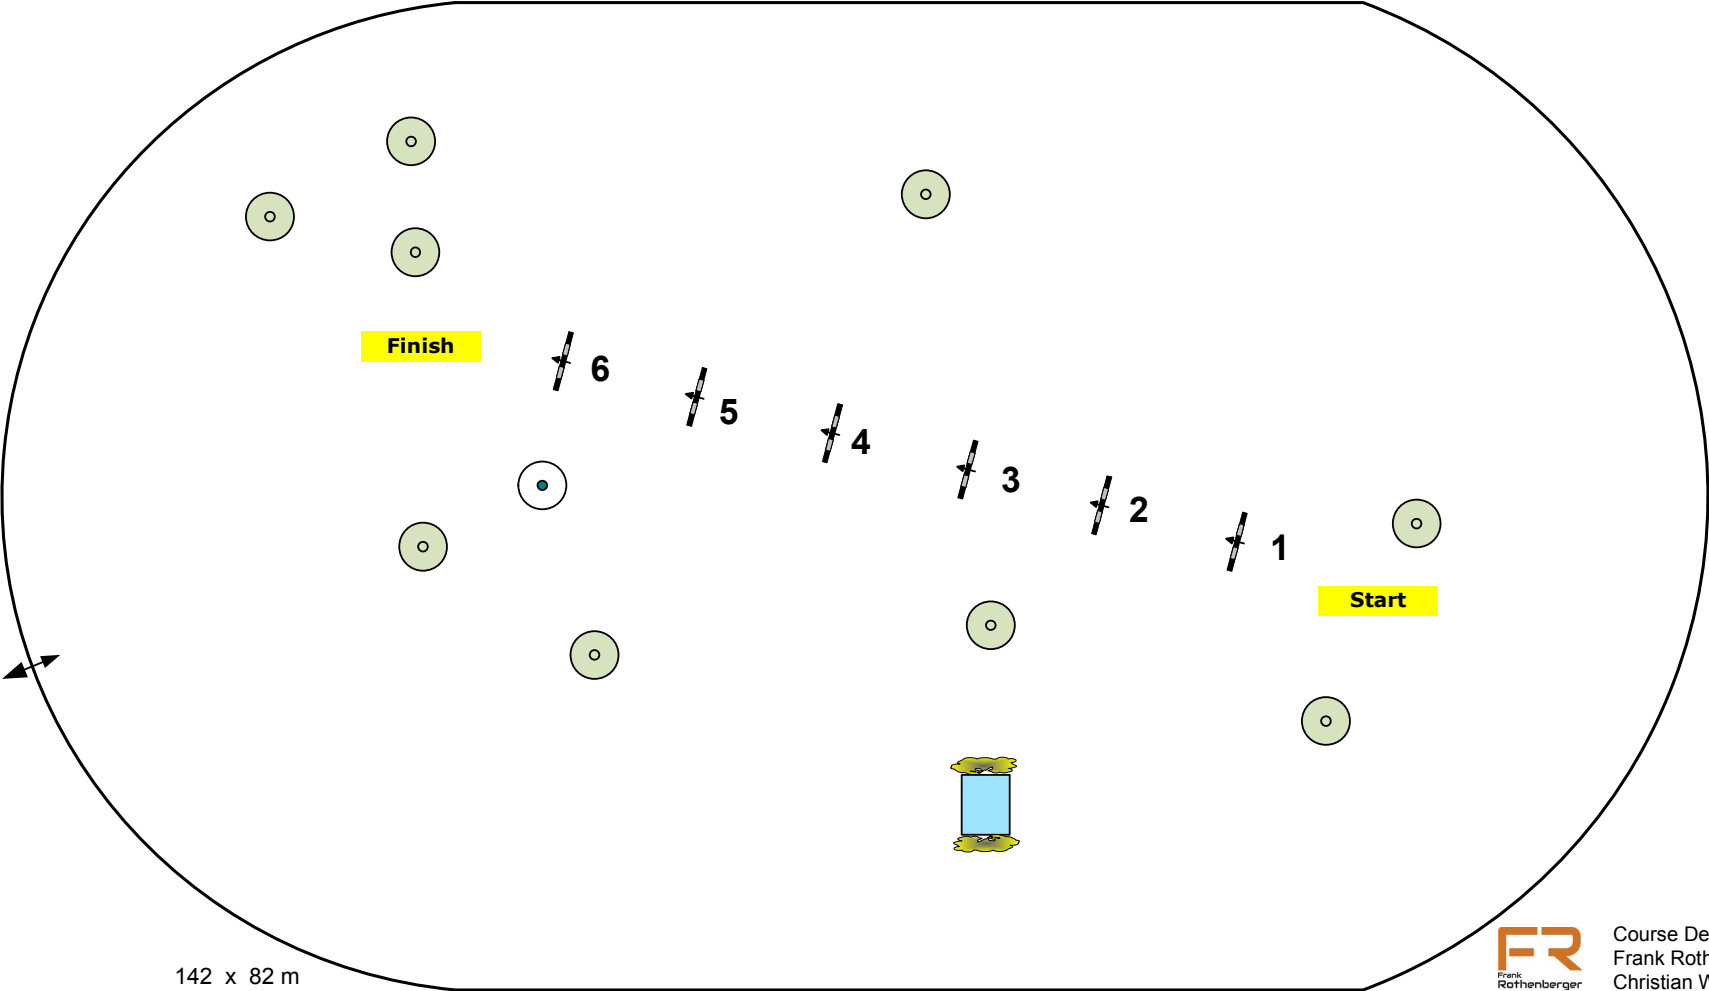

CSI***** Wiesbaden 2018

Class No.: 11

Six Bar

142 x 82 m

Course Designer:
Frank Rothenberger (GER)
Christian Wiegand (GER)