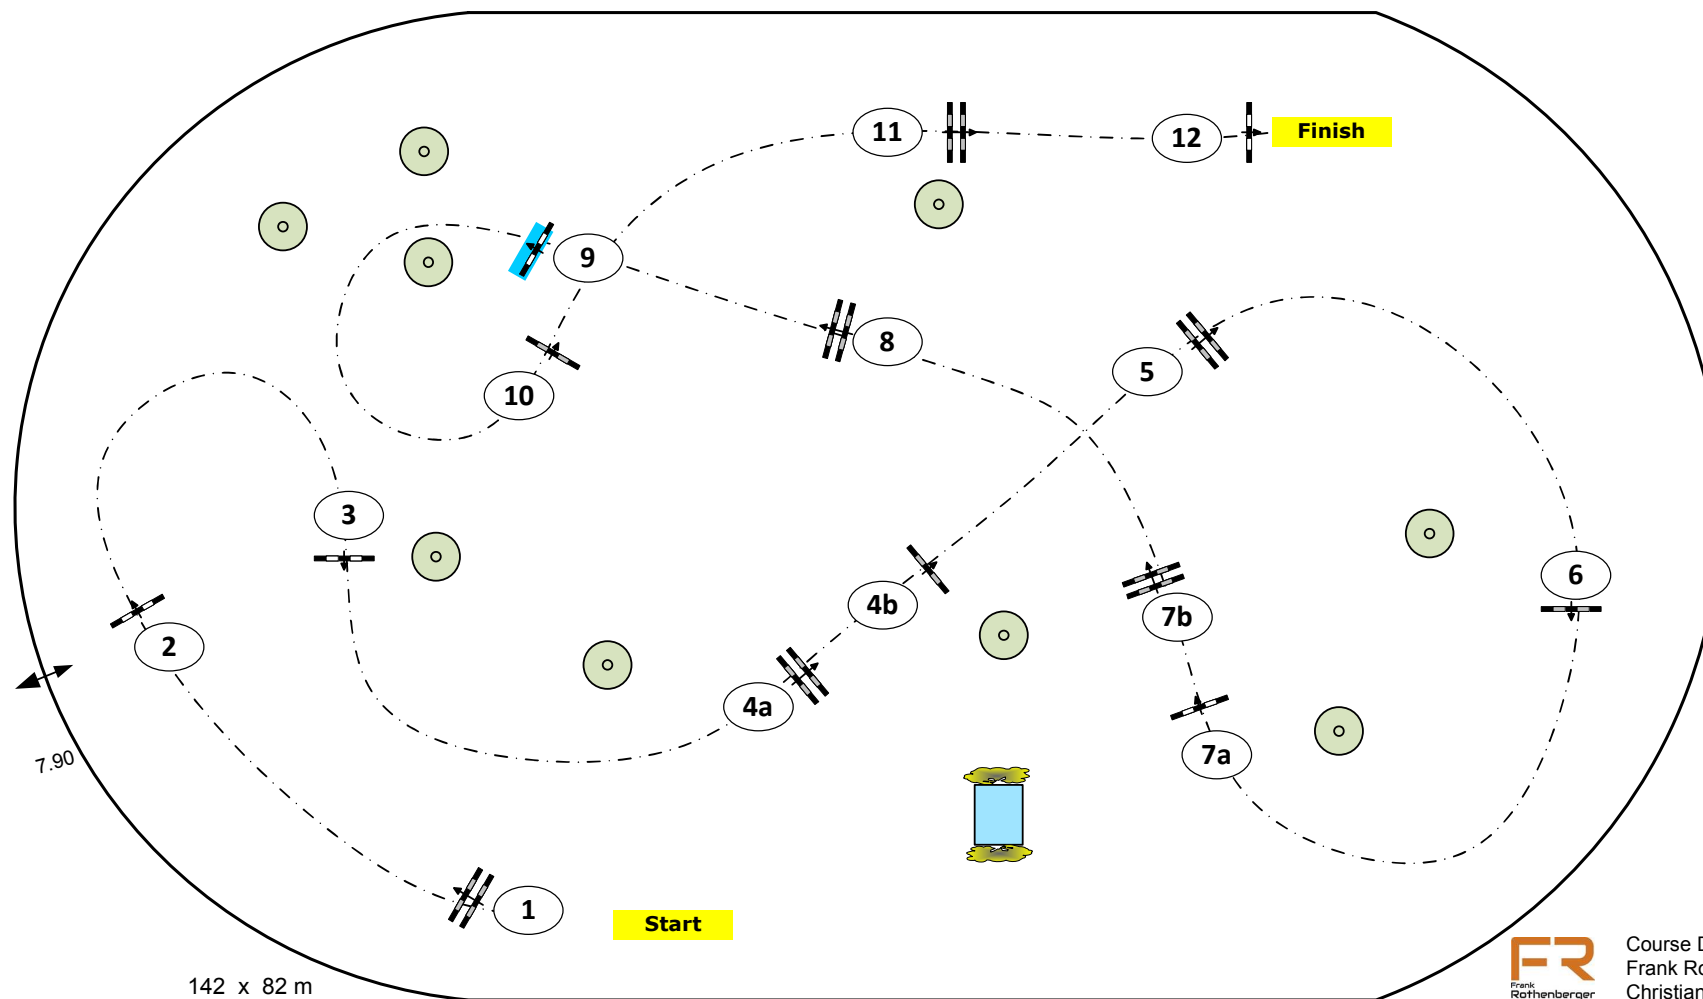

# CSI\*\*\*\*\* Wiesbaden 2018

Class No.: 14

Lotto Hessen Preis

Competition against the clock

Table: A  
National RG:  
FEI RG / Art. 238.2.1  
Height: 1,50 m

Speed: 375 m/min  
Length: 505 m  
Time allowed: 81 sec  
Time limit: 162 sec

Jump-off:  
Length: 0 m  
Time allowed: 0 sec  
Time limit: 0 sec

Course Designer:  
Frank Rothenberger (GER)  
Christian Wiegand (GER)