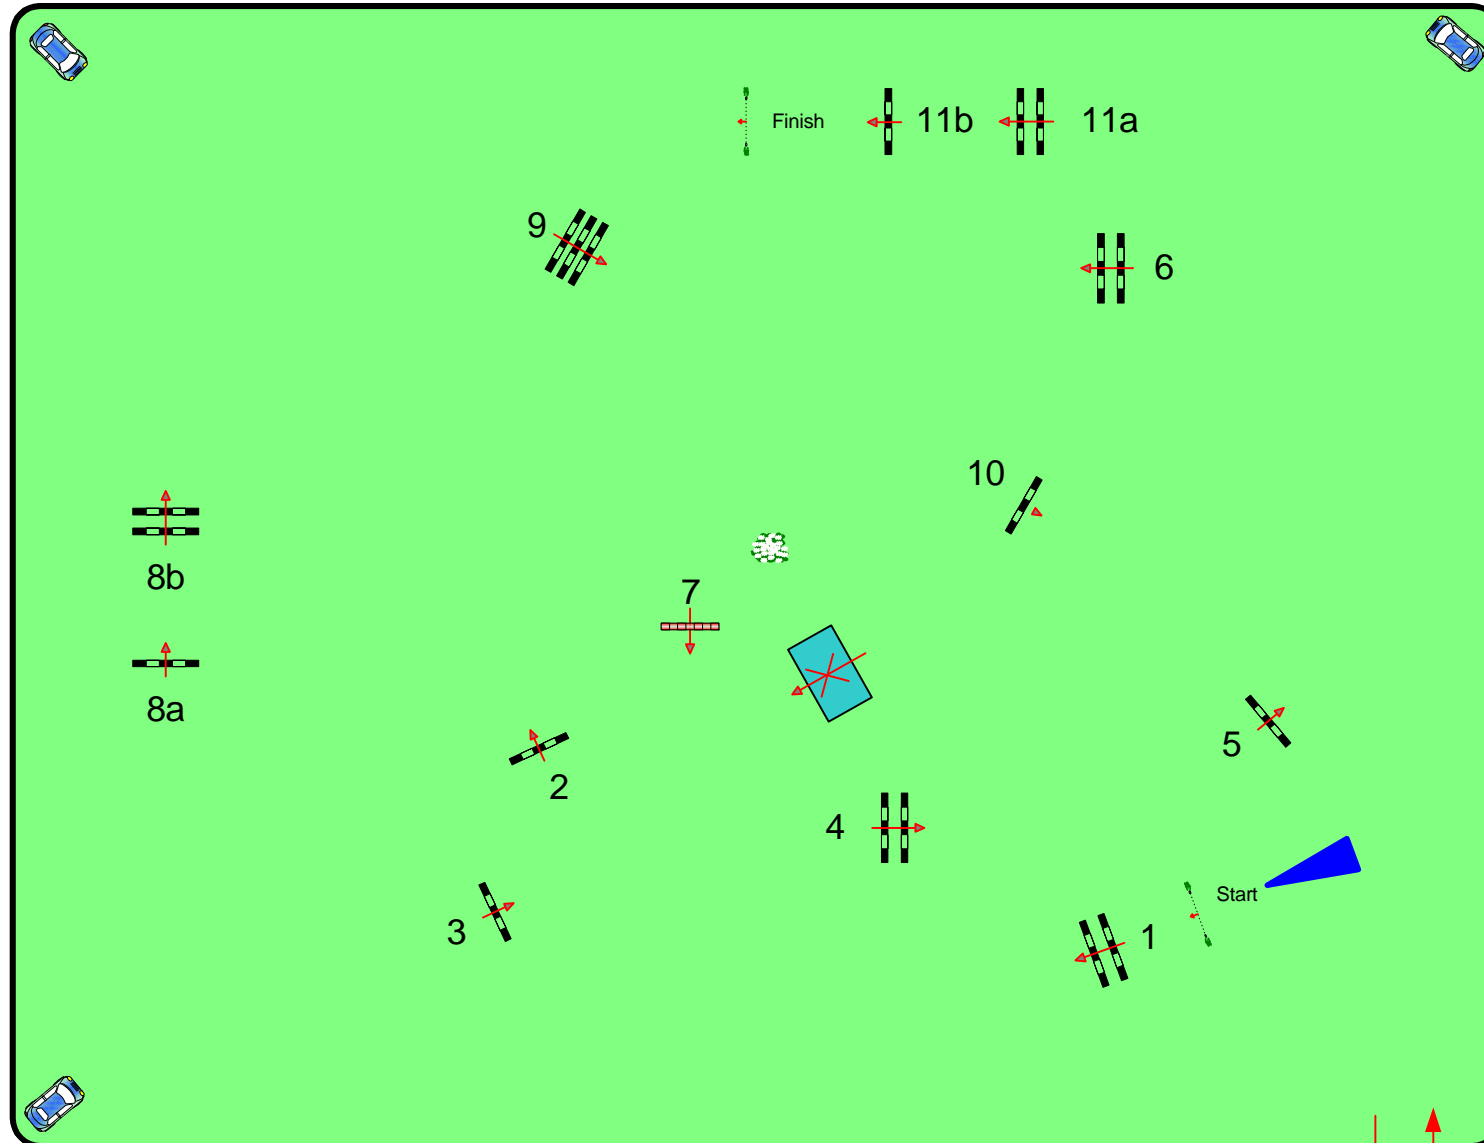

CSI2* / CSIYH1*

13-16.06.2013
REISER PÄERDSDEEG
CSI LUXEMBOURG

CSI**

Competition against the clock without jump-off

Prix KARP KNEIP

Table: A
 FEI RG / Art: 238.2.1
 max. height: 1,30 m
 Speed: 350 m/min

Length: 430 m
 Time allowed: 74 sec
 Time limit: 148 sec
 Obstacles: 11
 Efforts: 13

69 x 90 m

JURY

Course Designer: Peter Schumacher (GER)
Gilbert Remy (LUX)

Exit / Entry