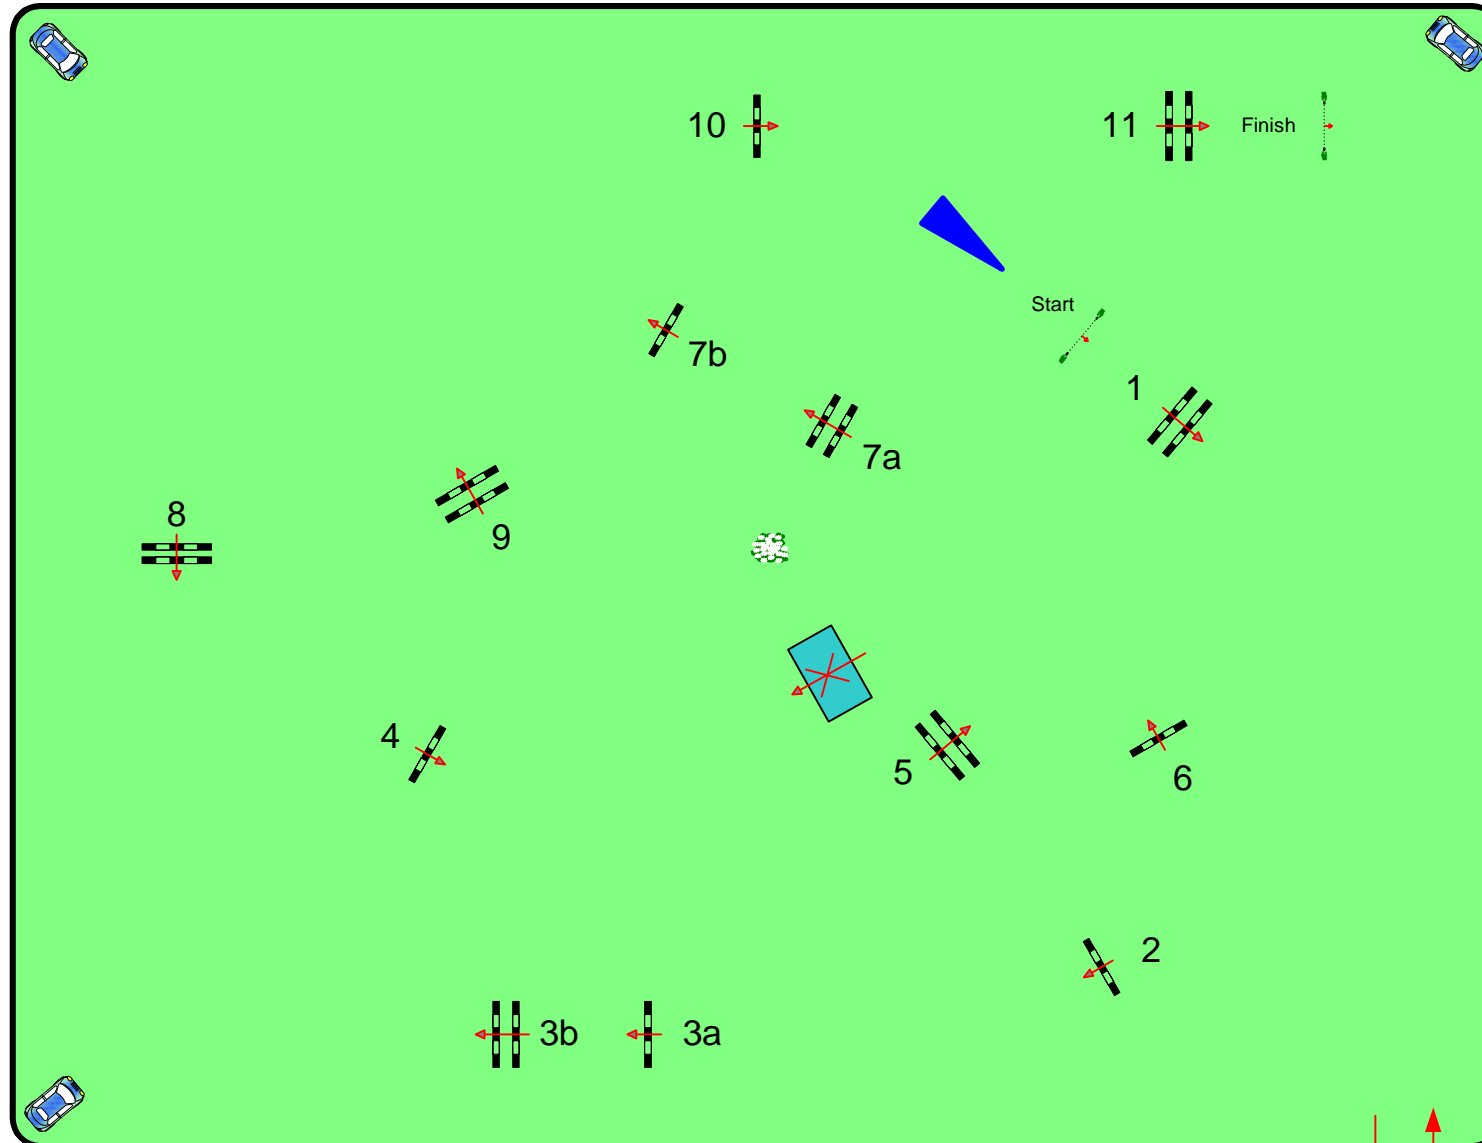

# CSI2\* / CSIYH1\*

CSI\*\*

Competition against the clock without jump-off

## Prix MAKO

Table: A  
 FEI RG / Art: 238.2.1  
 max. height: 1,35 m  
 Speed: 350 m/min

Length:	430 m
Time allowed:	74 sec
Time limit:	148 sec
Obstacles:	11
Efforts:	13

69 x 90 m

**JURY**

Course Designer: Peter Schumacher (GER)  
 Gilbert Remy (LUX)