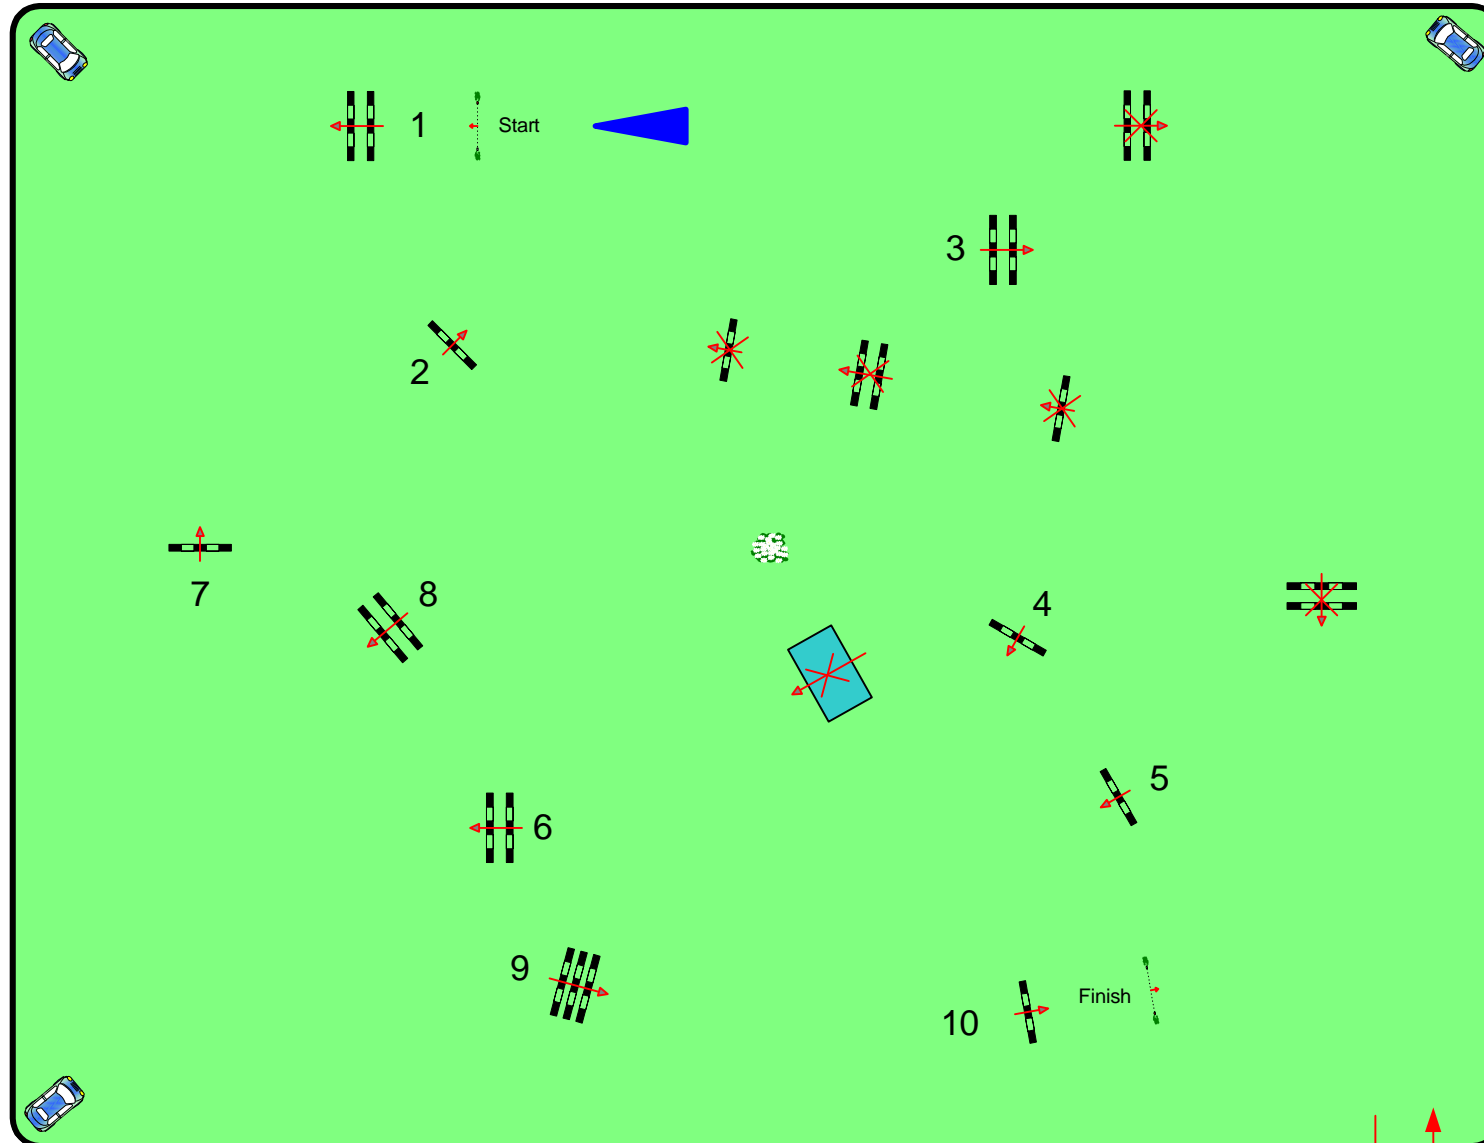

13-16.06.2013
 REISER PÄERDSDEEG
 CSI LUXEMBOURG

CSI2* / CSIYH1*

CSI**
 Accumulator Competition

14

Prix VEUVE
CLICQUOT

Table: A
 FEI RG / Art: 269
 max. height: 1,30 m
 Speed: 350 m/min

Length: 360 m
 Time allowed: 62 sec
 Time limit: 124 sec
 Obstacles: 10
 Efforts: 10

69 x 90 m

JURY

Course Designer: Peter Schumacher (GER)
 Gilbert Remy (LUX)

Exit / Entry