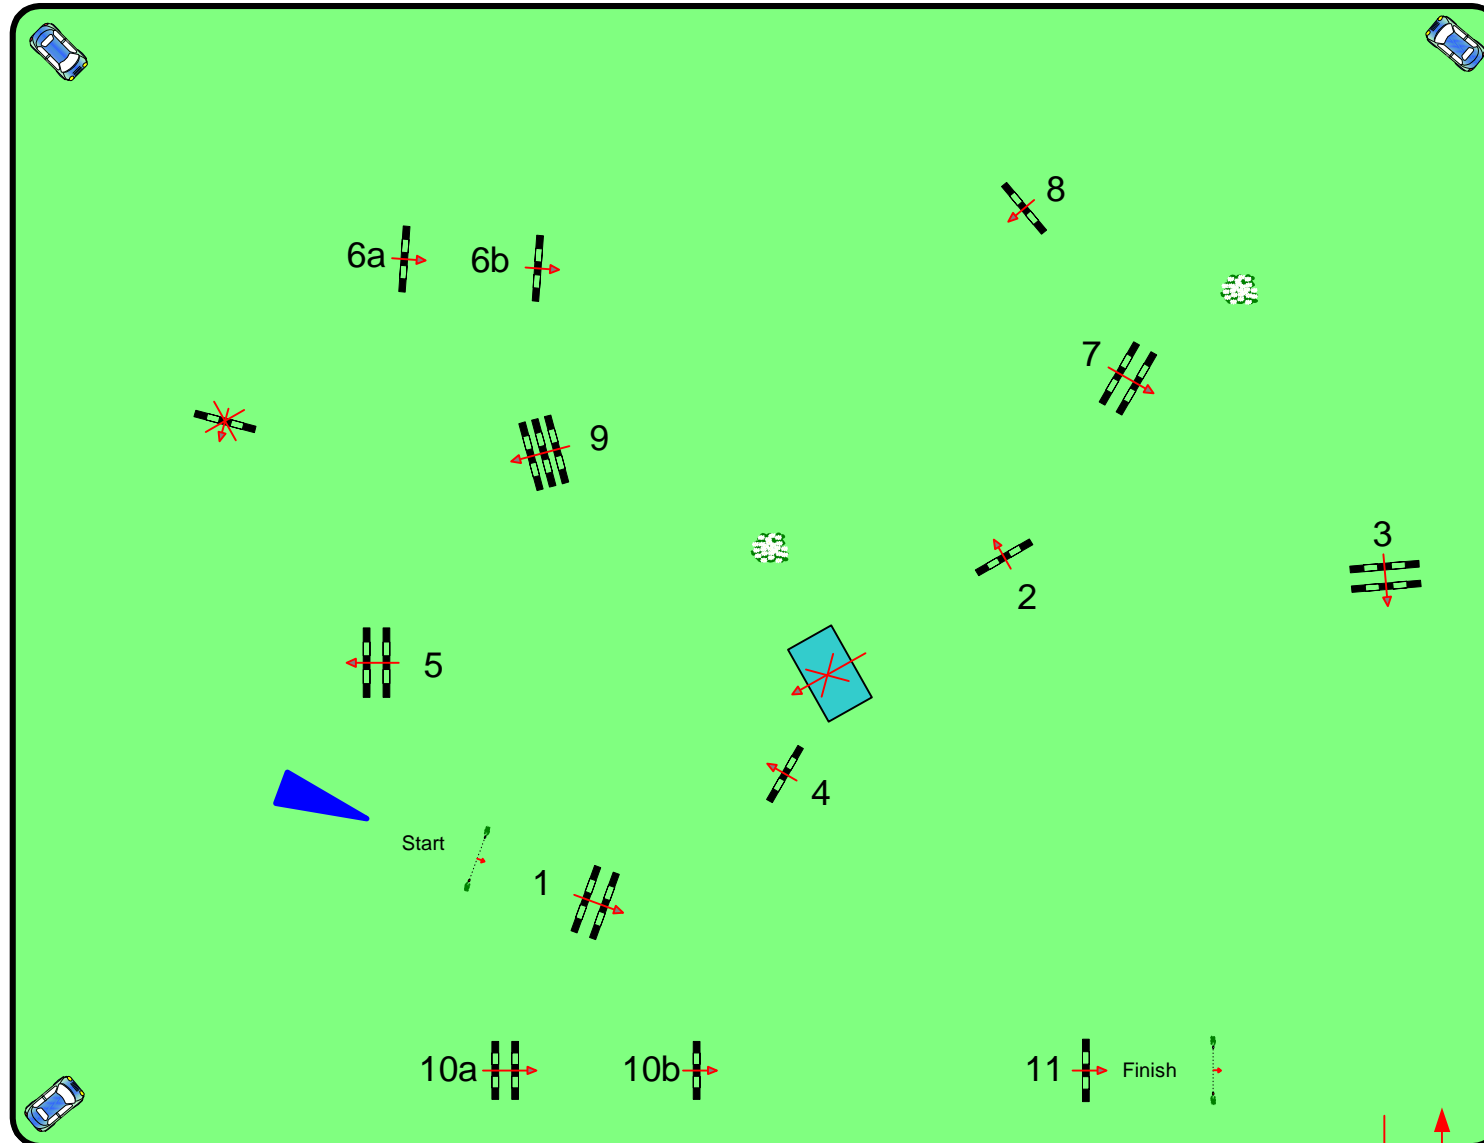

# CSI2\* / CSIYH1\*

CSI YH Tour - 6 years  
Competition against the clock without jump-off

1

13-16.06.2013  
REISER PÄERDSDEEG  
CSI LUXEMBOURG

## Prix Tageblatt

Table: A  
 FEI RG / Art: 238.2.1  
 max. height: 1,25 m  
 Speed: 350 m/min

Length:	480 m
Time allowed:	83 sec
Time limit:	166 sec
Obstacles:	11
Efforts:	13

69 x 90 m

**JURY**

Course Designer: Peter Schumacher (GER)  
Gilbert Remy (LUX)

Exit / Entry