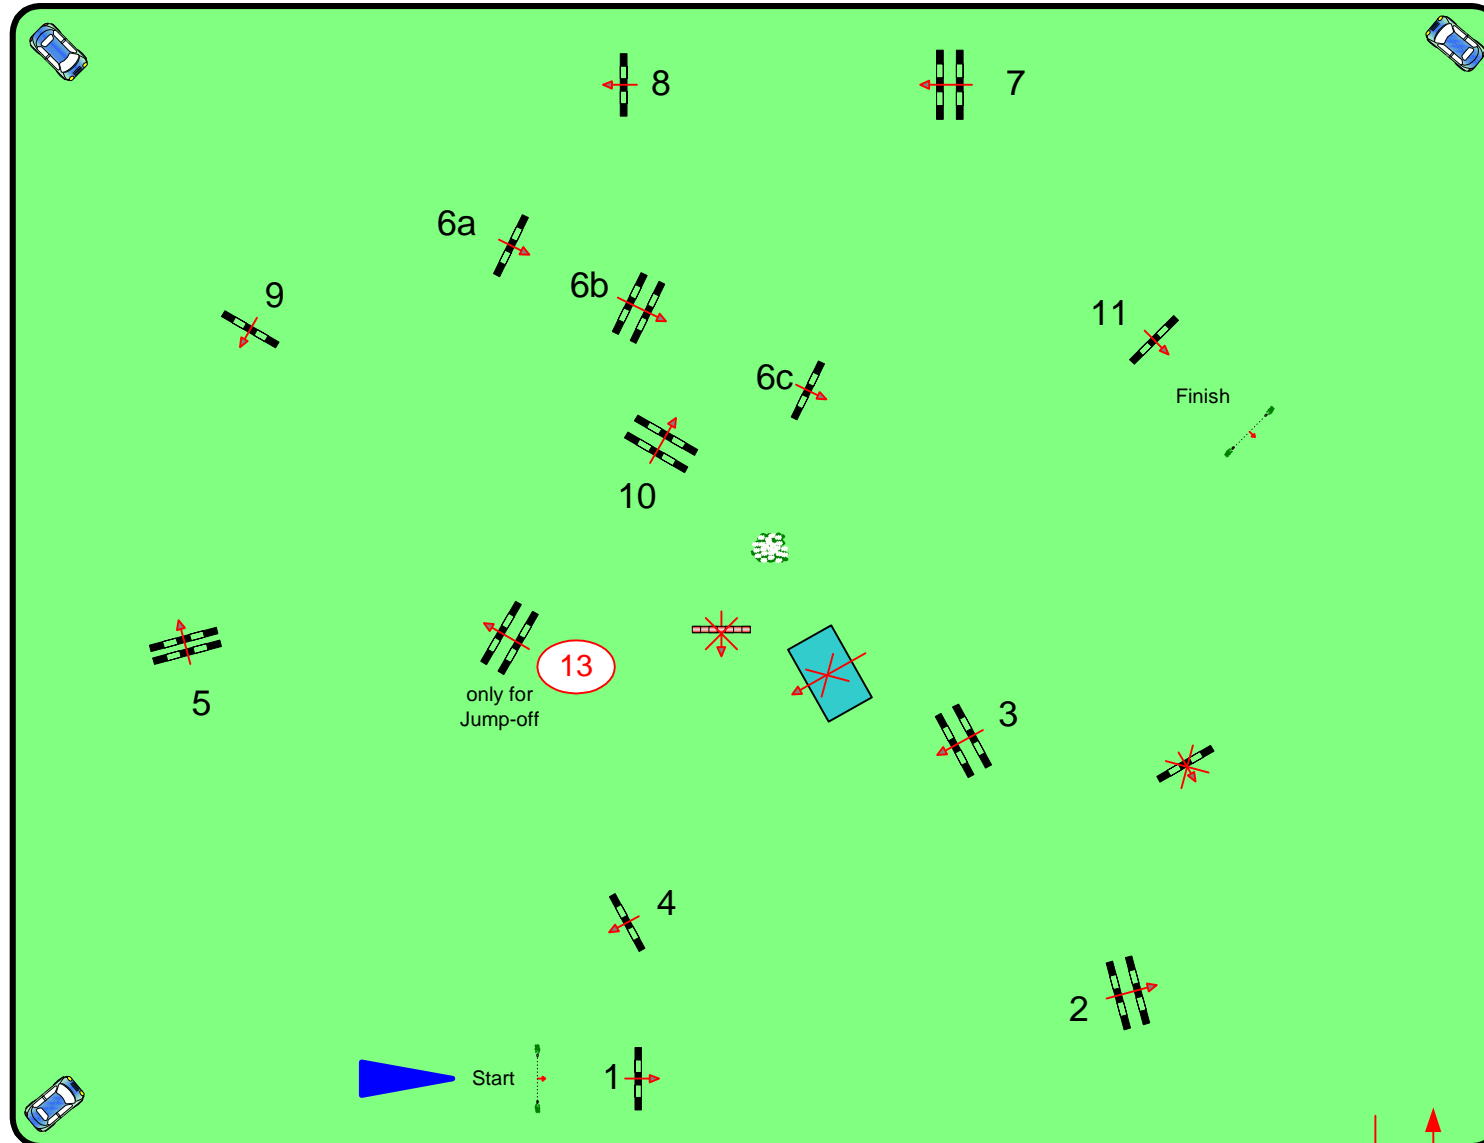

CSI2* / CSIYH1*

CSI YH Tour - 6 years
Competition against the clock with one jump-off

3

Prix VEREAL

Table: A
 FEI RG / Art: 238.2.2
 max. height: 1,25 m
 Speed: 350 m/min

Length:	430 m
Time allowed:	74 sec
Time limit:	148 sec
Obstacles:	11
Efforts:	13

Jump-off:

Obstacles:
1-13-6bc-7-9-10-11
 Length: 320 m
 Time allowed: 55 sec
 Time limit: 110 sec

69 x 90 m

JURY

Course Designer: Peter Schumacher (GER)
Gilbert Remy (LUX)

Exit / Entry