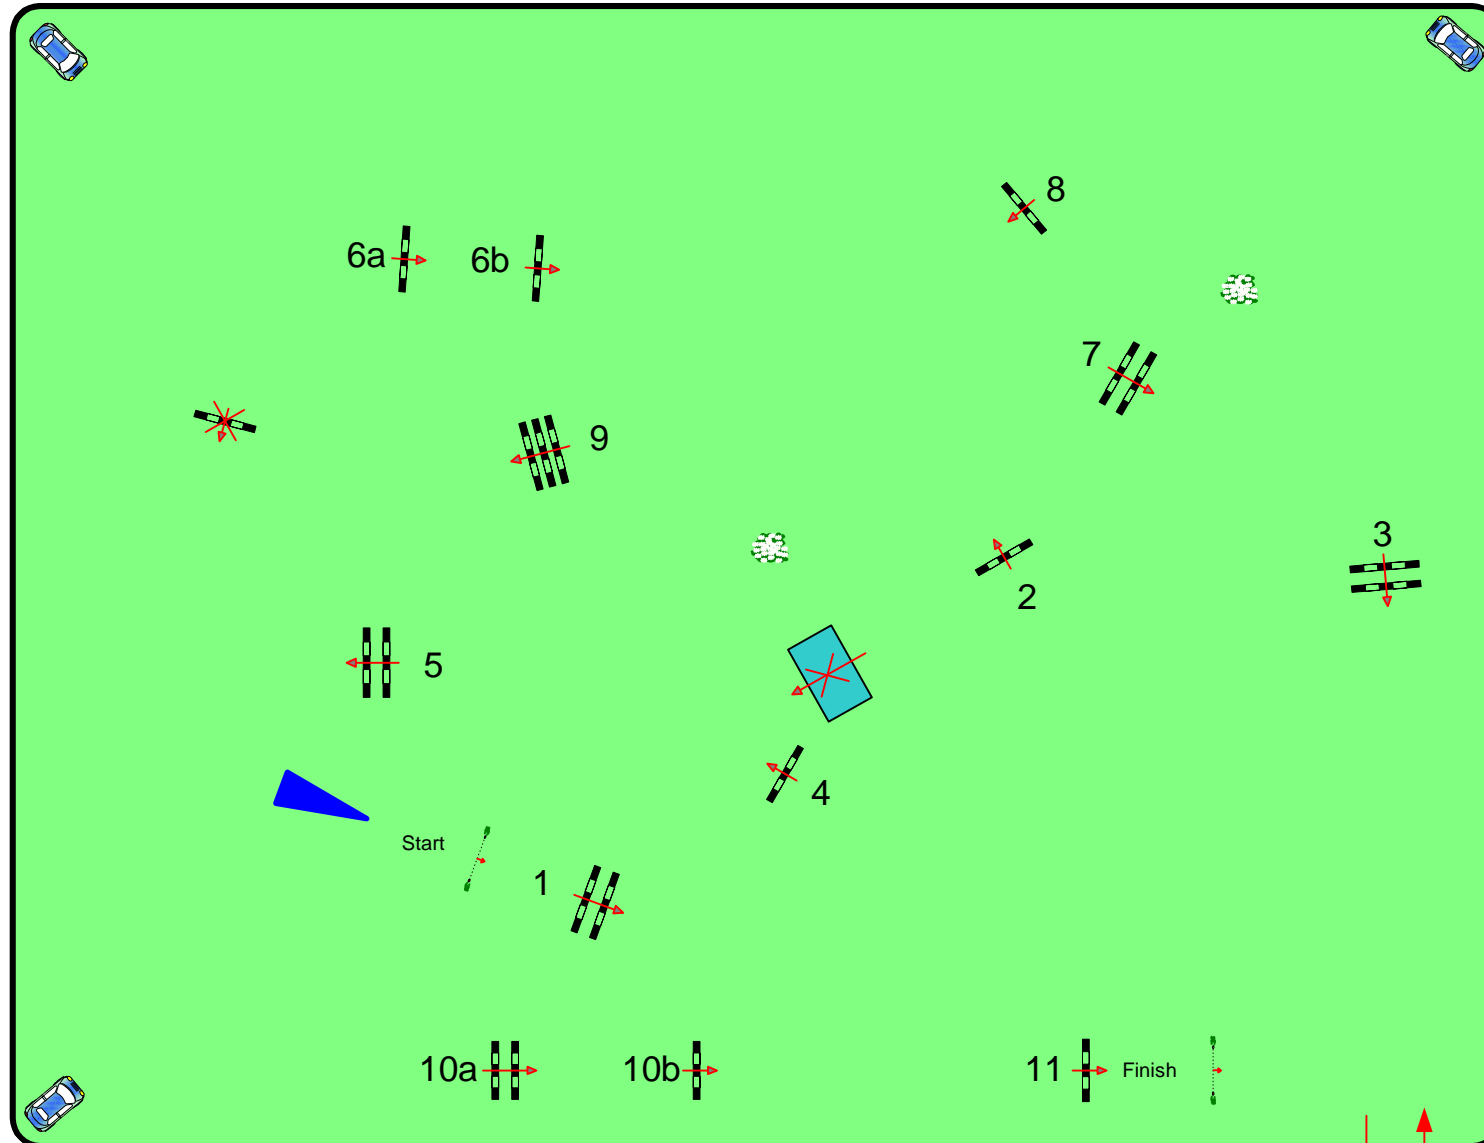

# CSI2\* / CSIYH1\*

13-16.06.2013  
REISER PÄERDSDEEG  
CSI LUXEMBOURG

CSI YH Tour - 7 years  
Competition against the clock without jump-off

## Prix Le Quotidien

Table: A  
FEI RG / Art: 238.2.1  
max. height: 1,35 m  
Speed: 350 m/min

Length: 480 m  
Time allowed: 83 sec  
Time limit: 166 sec  
Obstacles: 11  
Efforts: 13

69 x 90 m

**JURY**

Course Designer: Peter Schumacher (GER)  
Gilbert Remy (LUX)

Exit / Entry