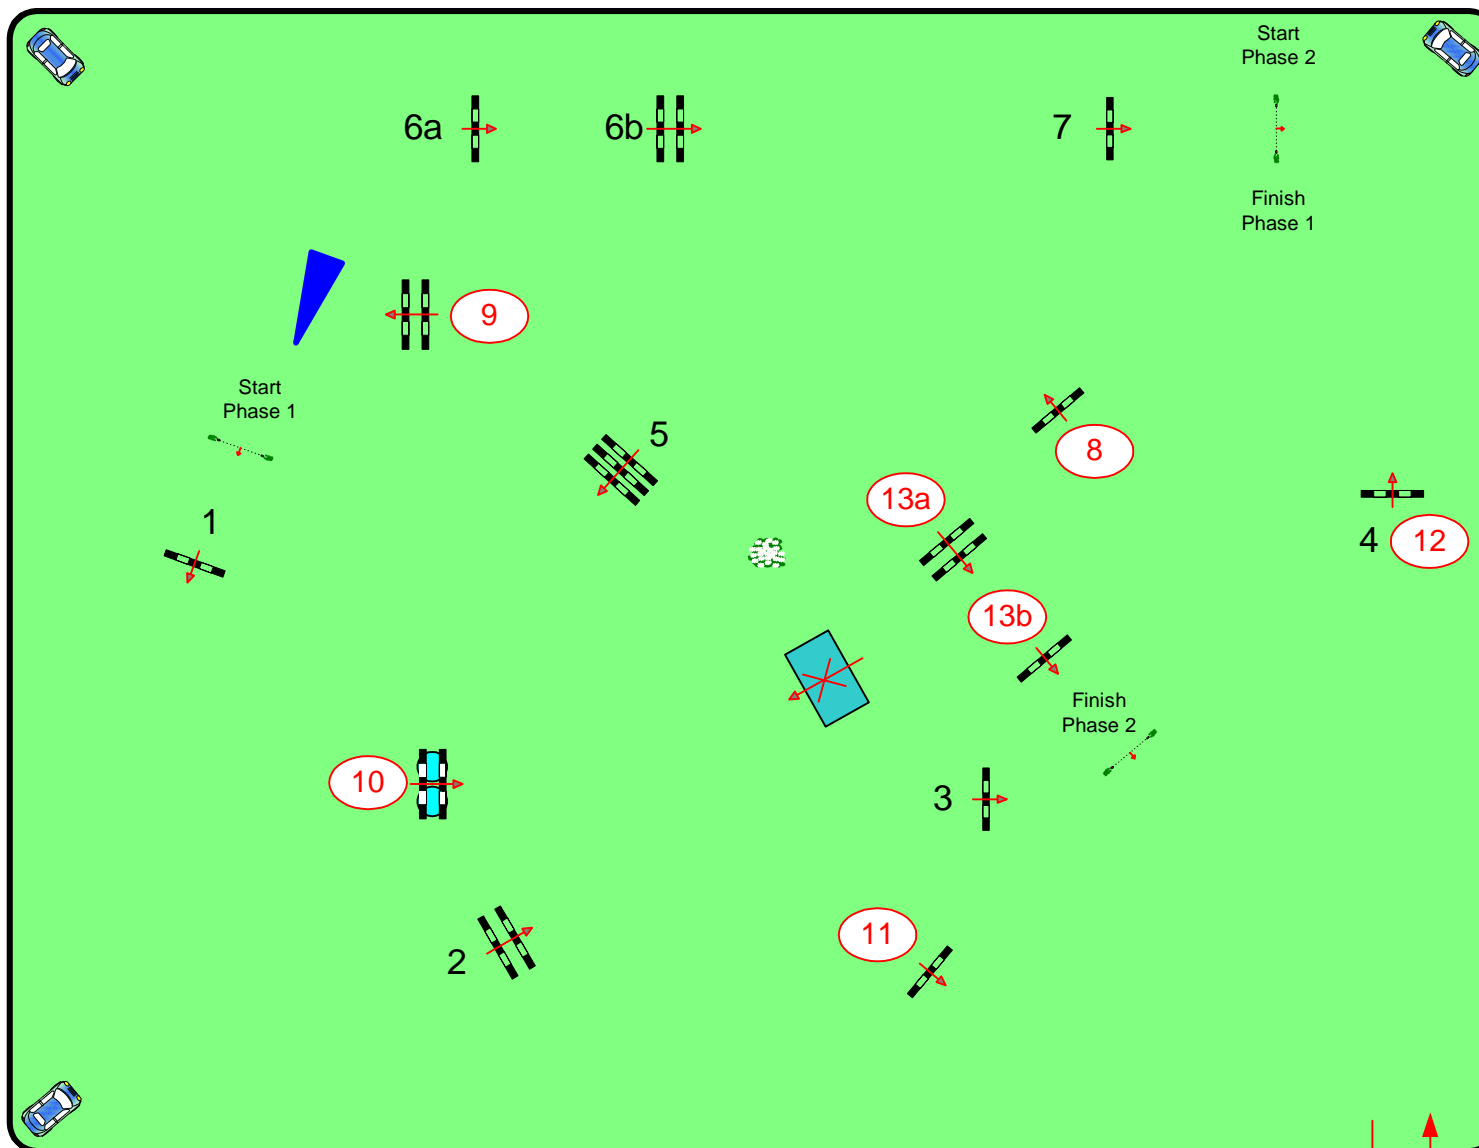

13-16.06.2013
 REISER PÄERDSDEEG
 CSI LUXEMBOURG

CSI2* / CSIYH1*

CSI YH Tour - 7 years
 Competition in two phases

5

Prix VERSIS

Table: A
 FEI RG / Art: 274.5.6
 max. height: 1,35 m
 Speed: 350 m/min

Length:	290 m
Time allowed:	50 sec
Time limit:	100 sec
Obstacles:	7
Efforts:	8

Second Phase:

Obstacles:
8-9-10-11-12-13ab
 Length: 290 m
 Time allowed: 50 sec
 Time limit: 100 sec

69 x 90 m

JURY

Course Designer: Peter Schumacher (GER)
 Gilbert Remy (LUX)

Exit / Entry