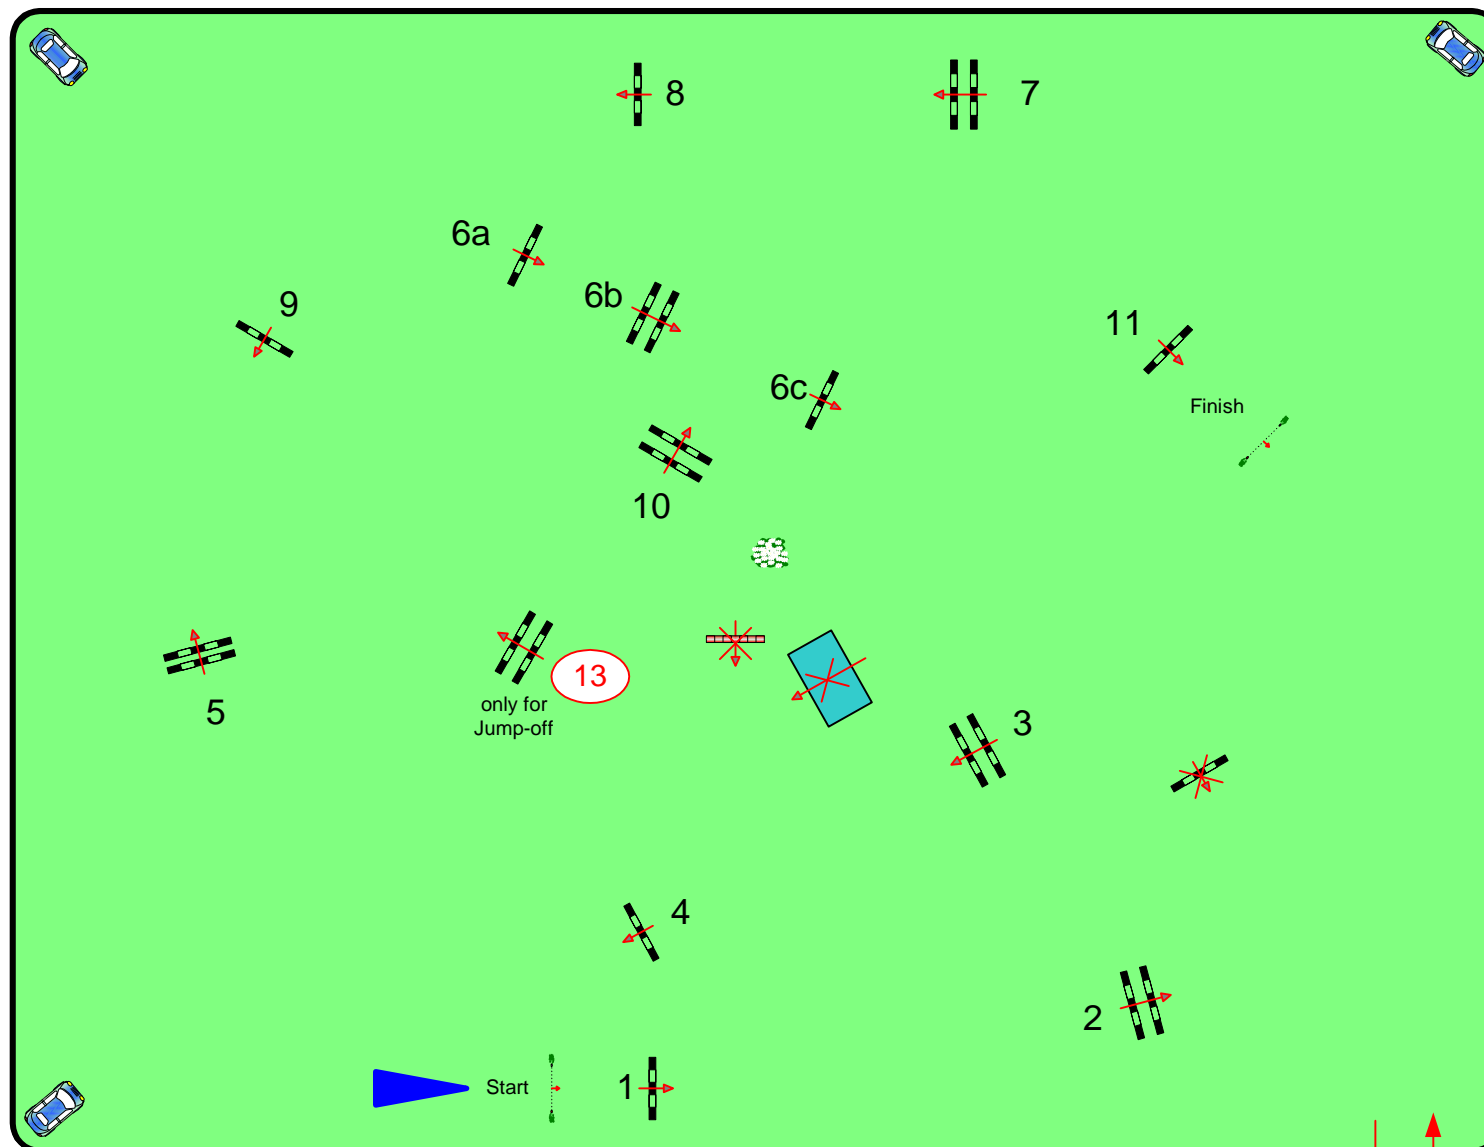

CSI2* / CSIYH1*

CSI YH Tour - 7 years
Competition against the clock with one jump-off

Prix LOTERIE NATIONALE

Table: A
FEI RG / Art: 238.2.2
max. height: 1,35 m
Speed: 350 m/min

Length: 480 m
Time allowed: 83 sec
Time limit: 166 sec
Obstacles: 11
Efforts: 13

Jump-off:
Obstacles:
5-6-7-10bc-11-12b-13
Length: 350 m
Time allowed: 53 sec
Time limit: 106 sec

69 x 90 m

JURY

Course Designer: Peter Schumacher (GER)
Gilbert Remy (LUX)

Exit / Entry