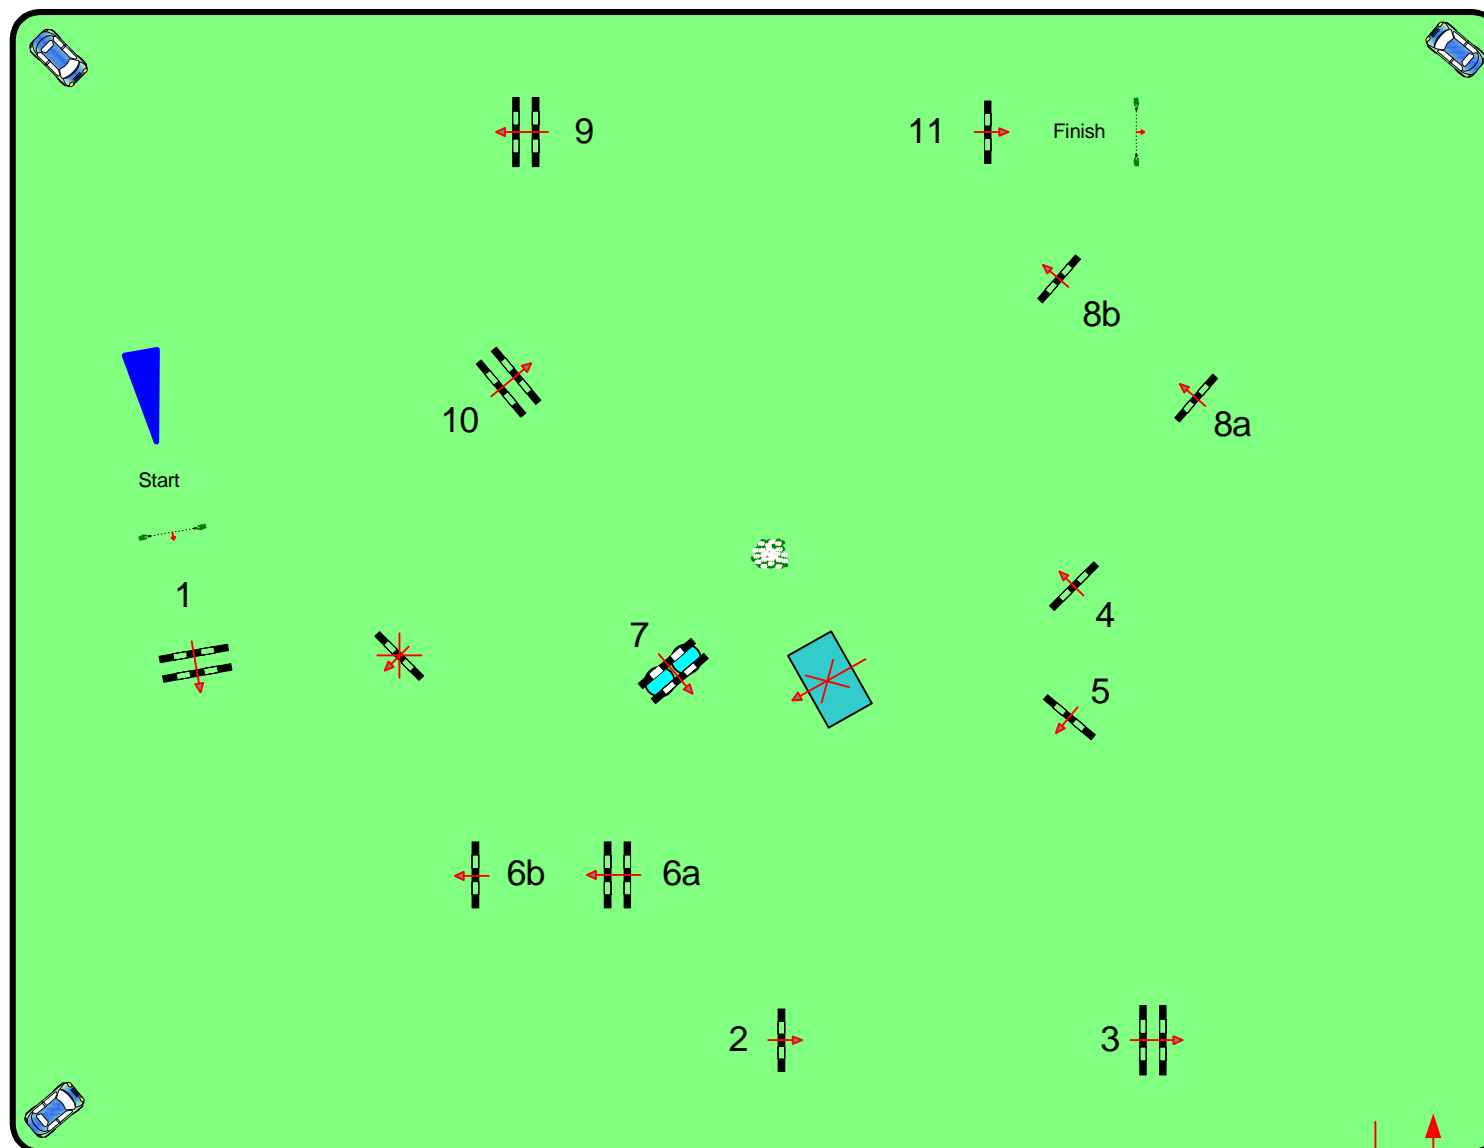

# CSI2\* / CSIYH1\*

CSI\*\*

Competition against the clock without jump-off

9

## Prix FARE

Table: A  
 FEI RG / Art: 238.2.1  
 max. height: 1,35 m  
 Speed: 350 m/min

Length:	450 m
Time allowed:	78 sec
Time limit:	156 sec
Obstacles:	11
Efforts:	13

69 x 90 m

**JURY**

Course Designer: Peter Schumacher (GER)  
 Gilbert Remy (LUX)

↓ ↑  
Exit / Entry