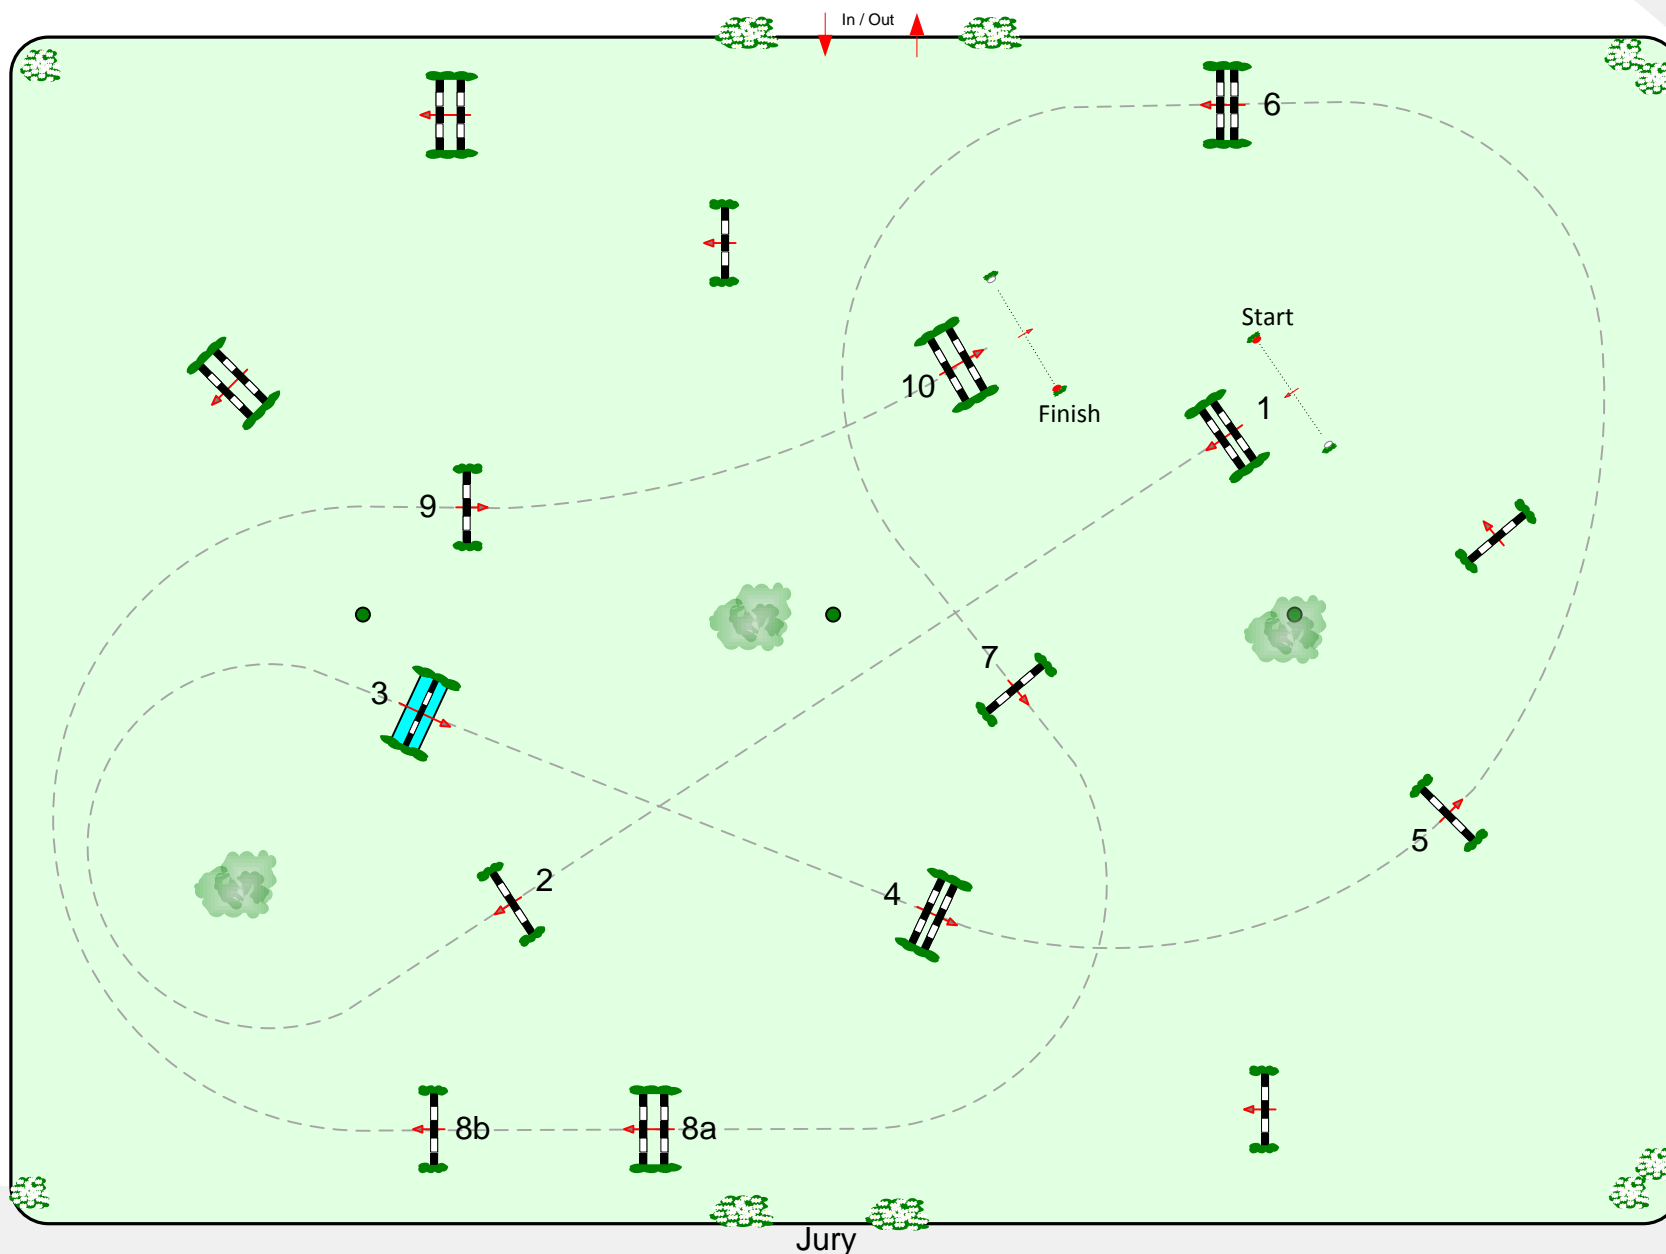

Internationales

Dressur- und Springfestival

Verden 2013

Class No.: 20-23-26

Gaudemus Equis Tour

Competition against the clock

Donnerstag, 8. August 2013

Start: 14:00

Table: A

National RG:

FEI RG / Art. 238.2.1

Height: 1,15-1,25-1,40 m

Speed: 350 m/min

Length: 380 m

Time allowed: 66 sec

Time limit: 132 sec

Obstacles: 10

Efforts: 11

Penalty sec

Closed combination:

1st Jump-off:

Length: 0 m

Time allowed: 0 sec

Time limit: 0 sec