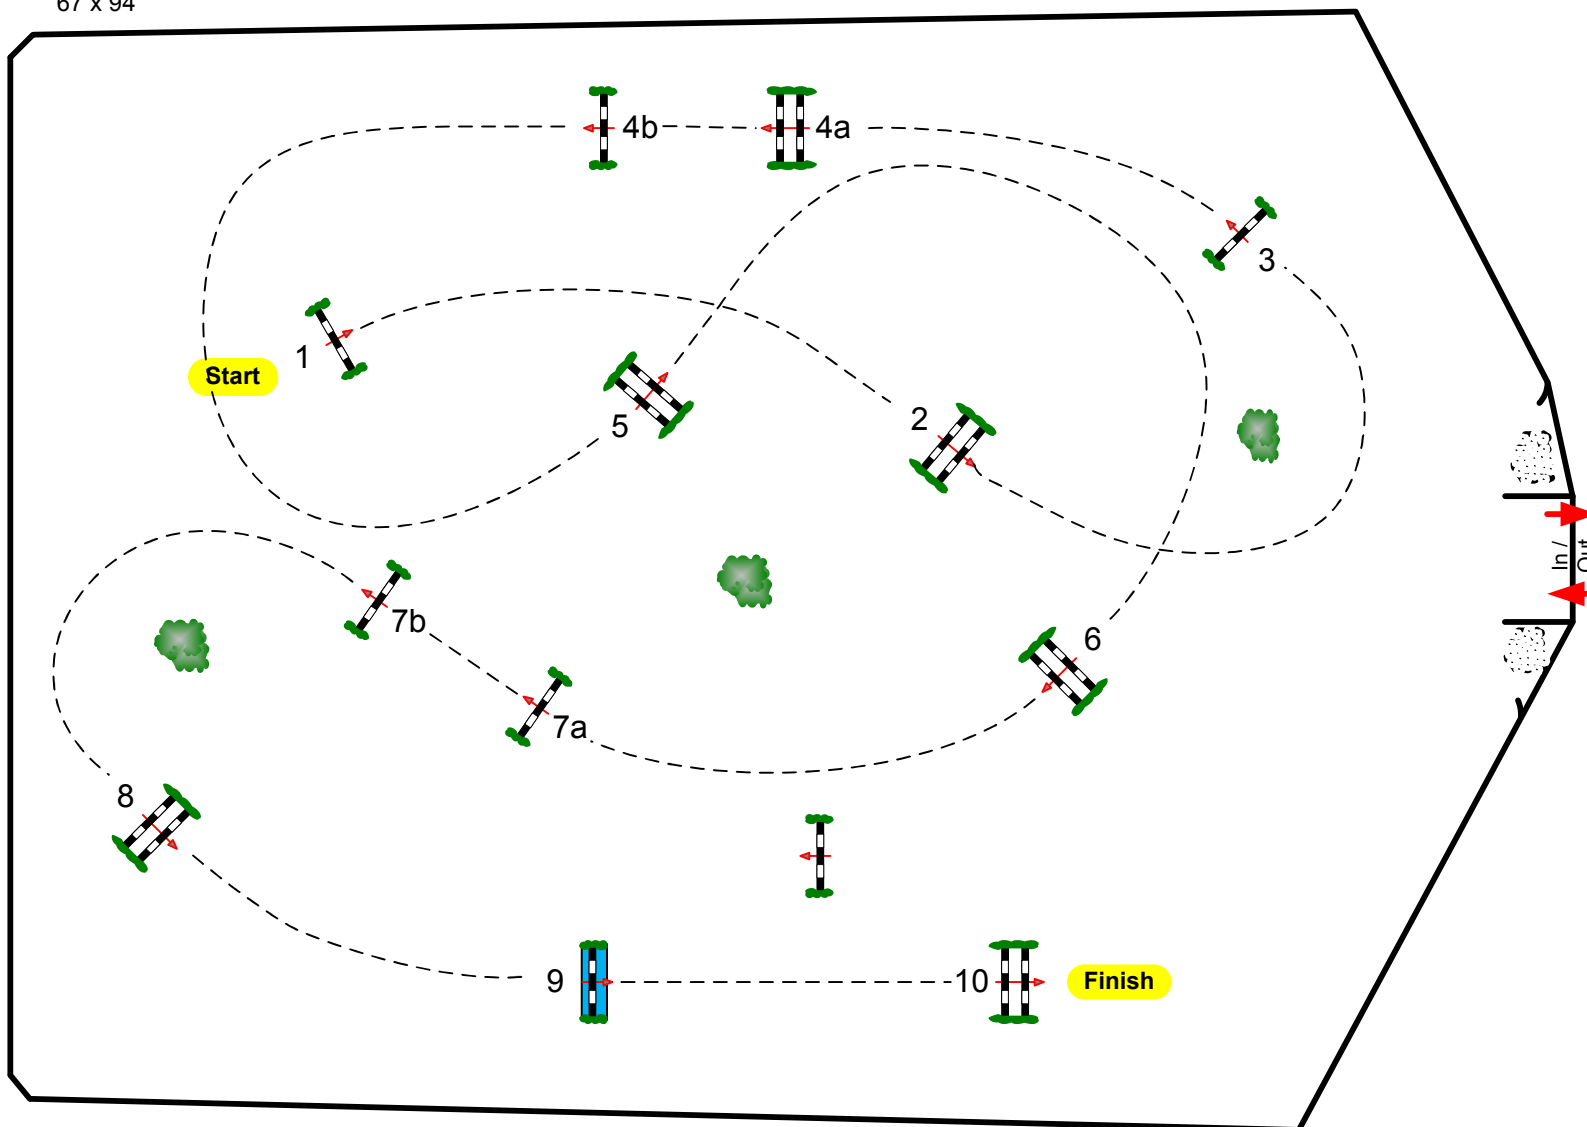

67 x 94

Table: A
 National RG:
 FEI RG / Art. 238.2.1
 Height: 1,25/1,35/1,40 m

Speed: 350 m/min

Length: 390 m
 Time allowed: 67 sec
 Time limit: 134 sec

Obstacles: 10
 Efforts: 12

Course Design:

 Klaus-W. Holle
 Olaf Herrmann