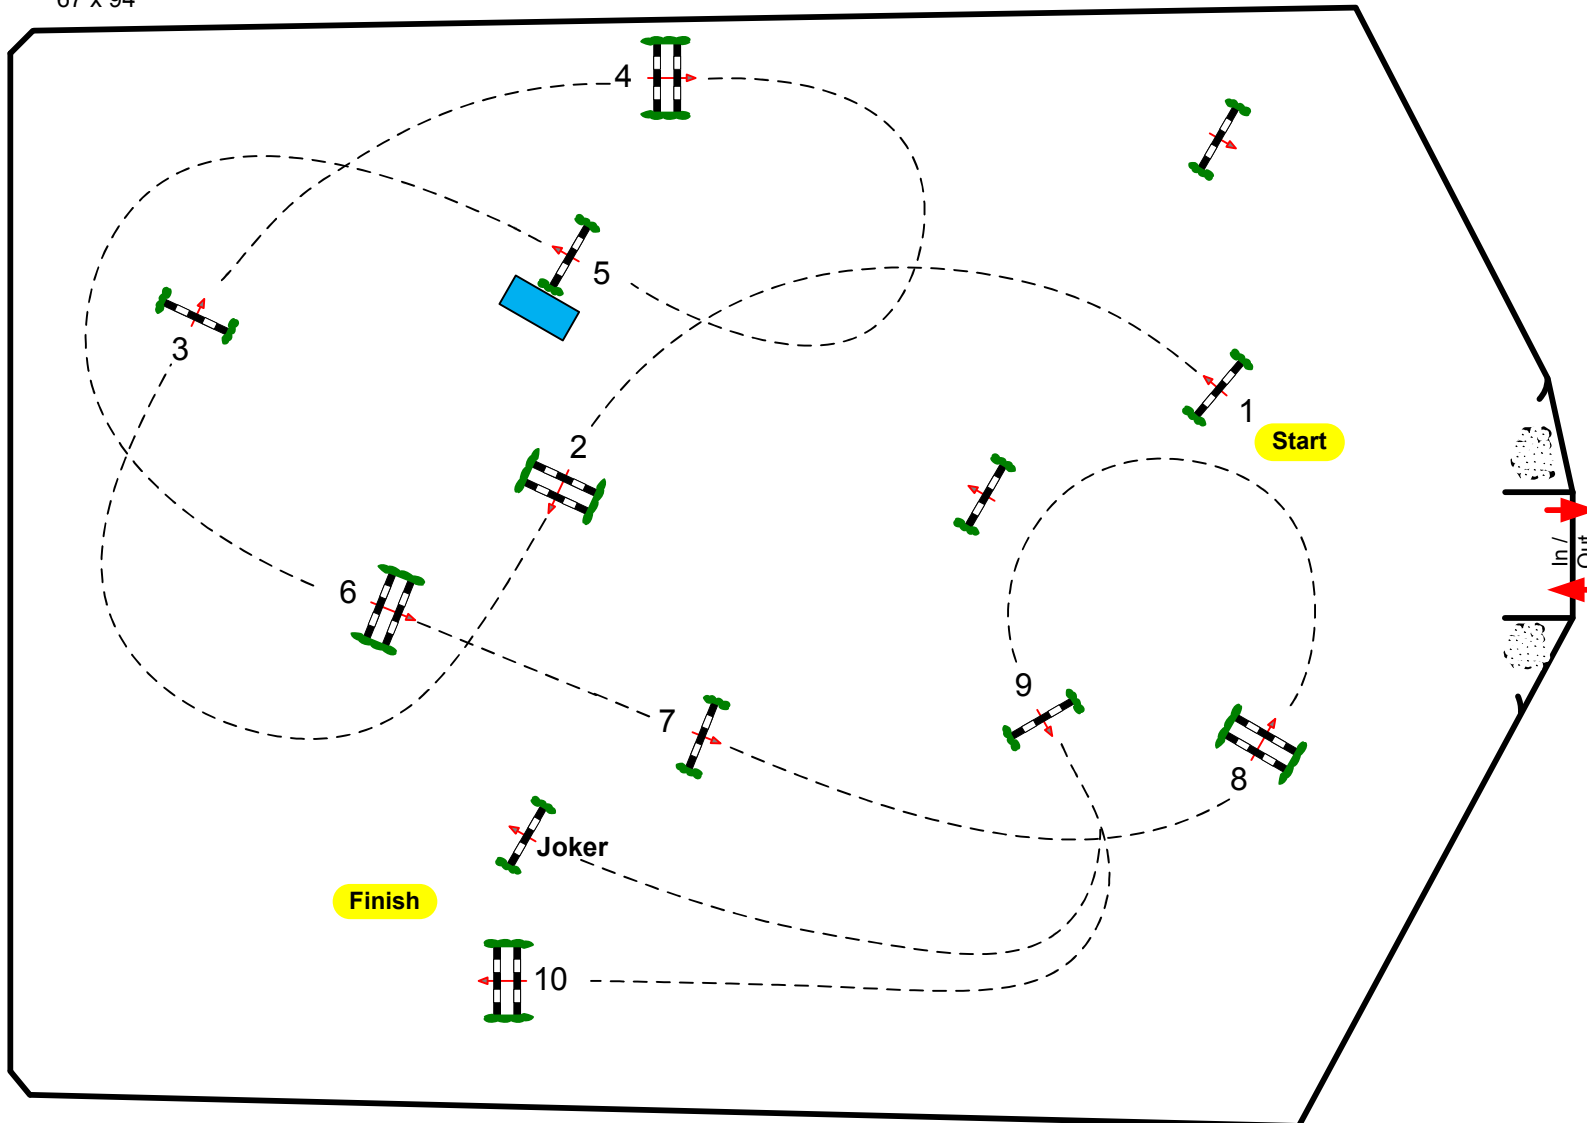

Class No.: 21/24/27

Preis der Sparkasse Osnabrück Amateur Tour
Accumulator Competitio Saturday, 26. April 2014

67 x 94

Table: A
National RG:
FEI RG / Art. 269.1,2,5 + 215,3 mit
Joker
Height: 1,25/1,35/1,40 m

Speed: 350 m/min

Length: 410 m
Time allowed: 71 sec
Time limit: 142 sec

Obstacles: 10
Efforts: 10

Course design:

Klaus-W. Holle
Olaf Herrmann
and Team