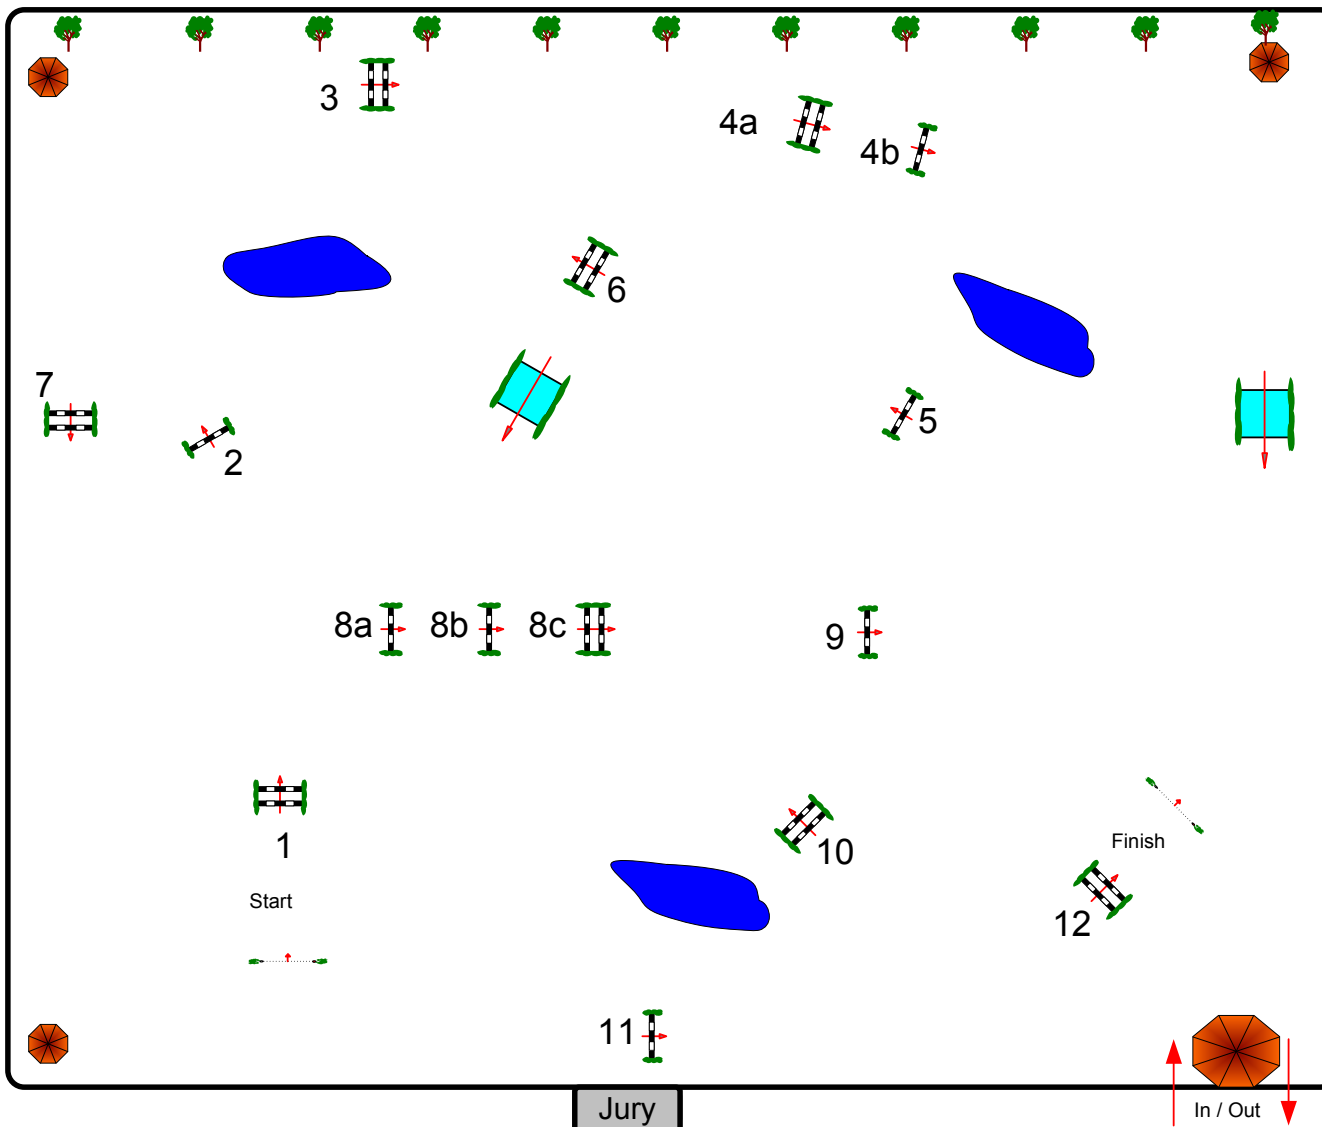

CSI*** Millstreet 2014

Class No.: One

International Competition

Competition against the clock

14 August 2014

Start: 12:00

Table: A
 National RG:
 FEI RG / Art. 238.2.1
 Height: 1,50 m

Speed: 350 m/min

Length: 460 m
 Time allowed: 79 sec
 Time limit: 158 sec

Obstacles: 12
 Efforts: 15
 Penalty sec
 Closed combination:

1st Jump-off:

Length: 0 m
 Time allowed: 0 sec
 Time limit: 0 sec

2nd Jump-off:

Length: 0 m
 Time allowed: 0 sec
 Time limit: 0 sec