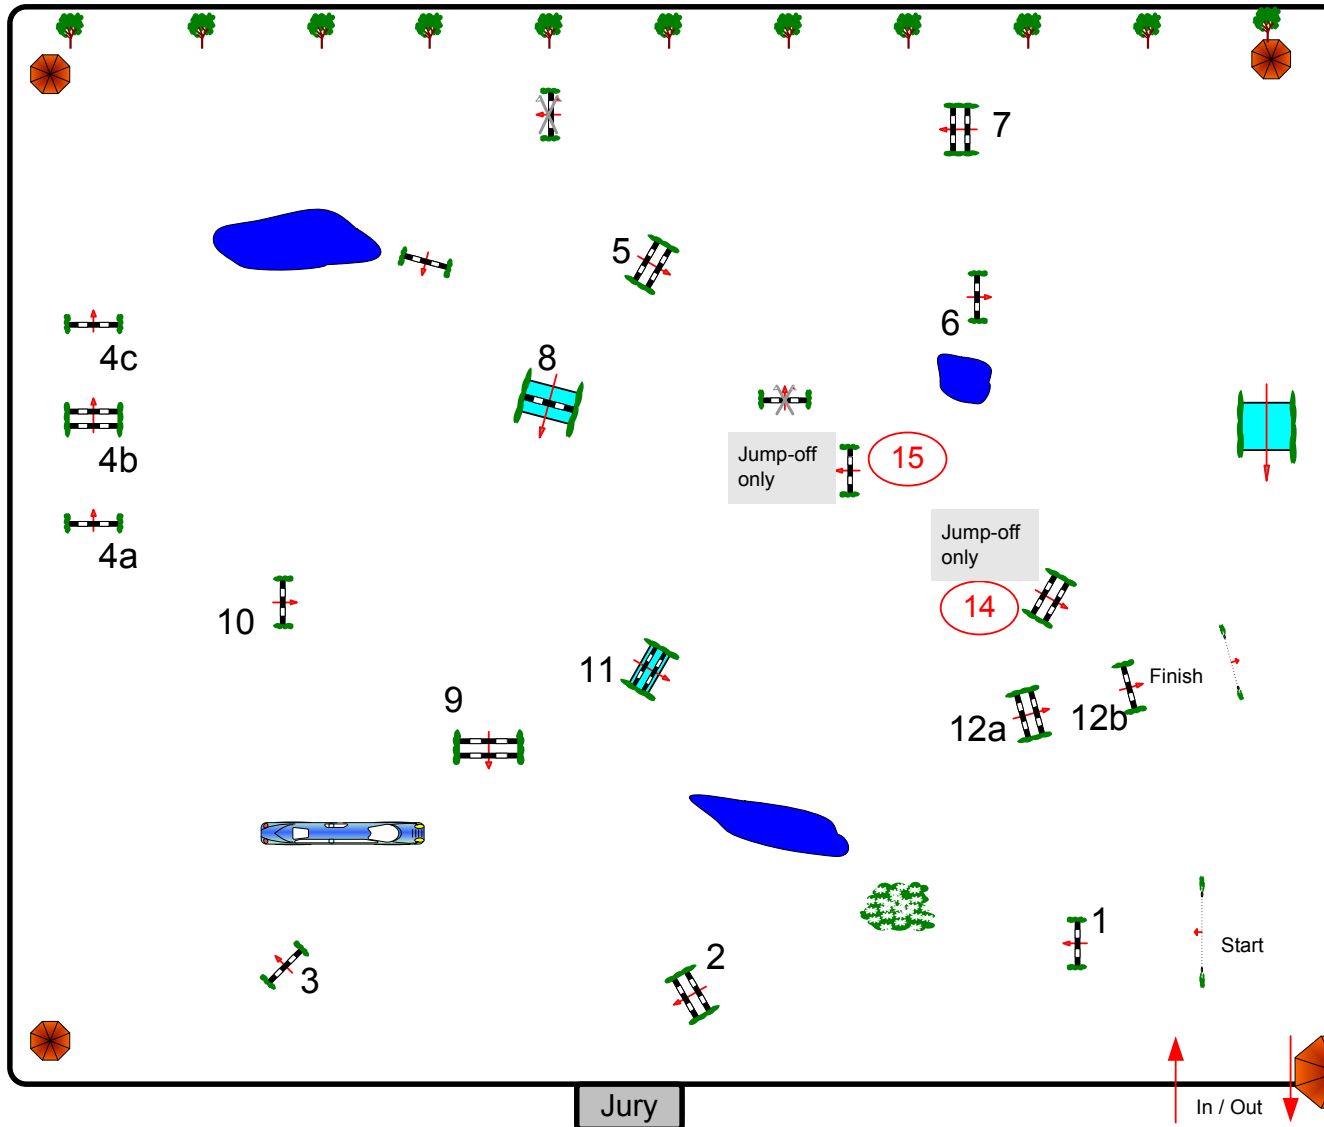

CSI* Millstreet 2014

Class No.: 3

1.50 Ranking Class

Competition with one jump-off

15 August 2014

Start: 12:30

Table: A
 National RG:
 FEI RG / Art. 238.2.2
 Height: 1,50 m

Speed: 350 m/min
 Length: 430 m
 Time allowed: 74 sec
 Time limit: 148 sec

Obstacles:
 Efforts:
 Penalty sec
 Closed combination:

1st Jump-off:
14, 1, 12a, 15, 11, 3, 4ab
 Length: 320 m
 Time allowed: 55 sec
 Time limit: 110 sec

2nd Jump-off:
 Length: 0 m
 Time allowed: 0 sec
 Time limit: 0 sec