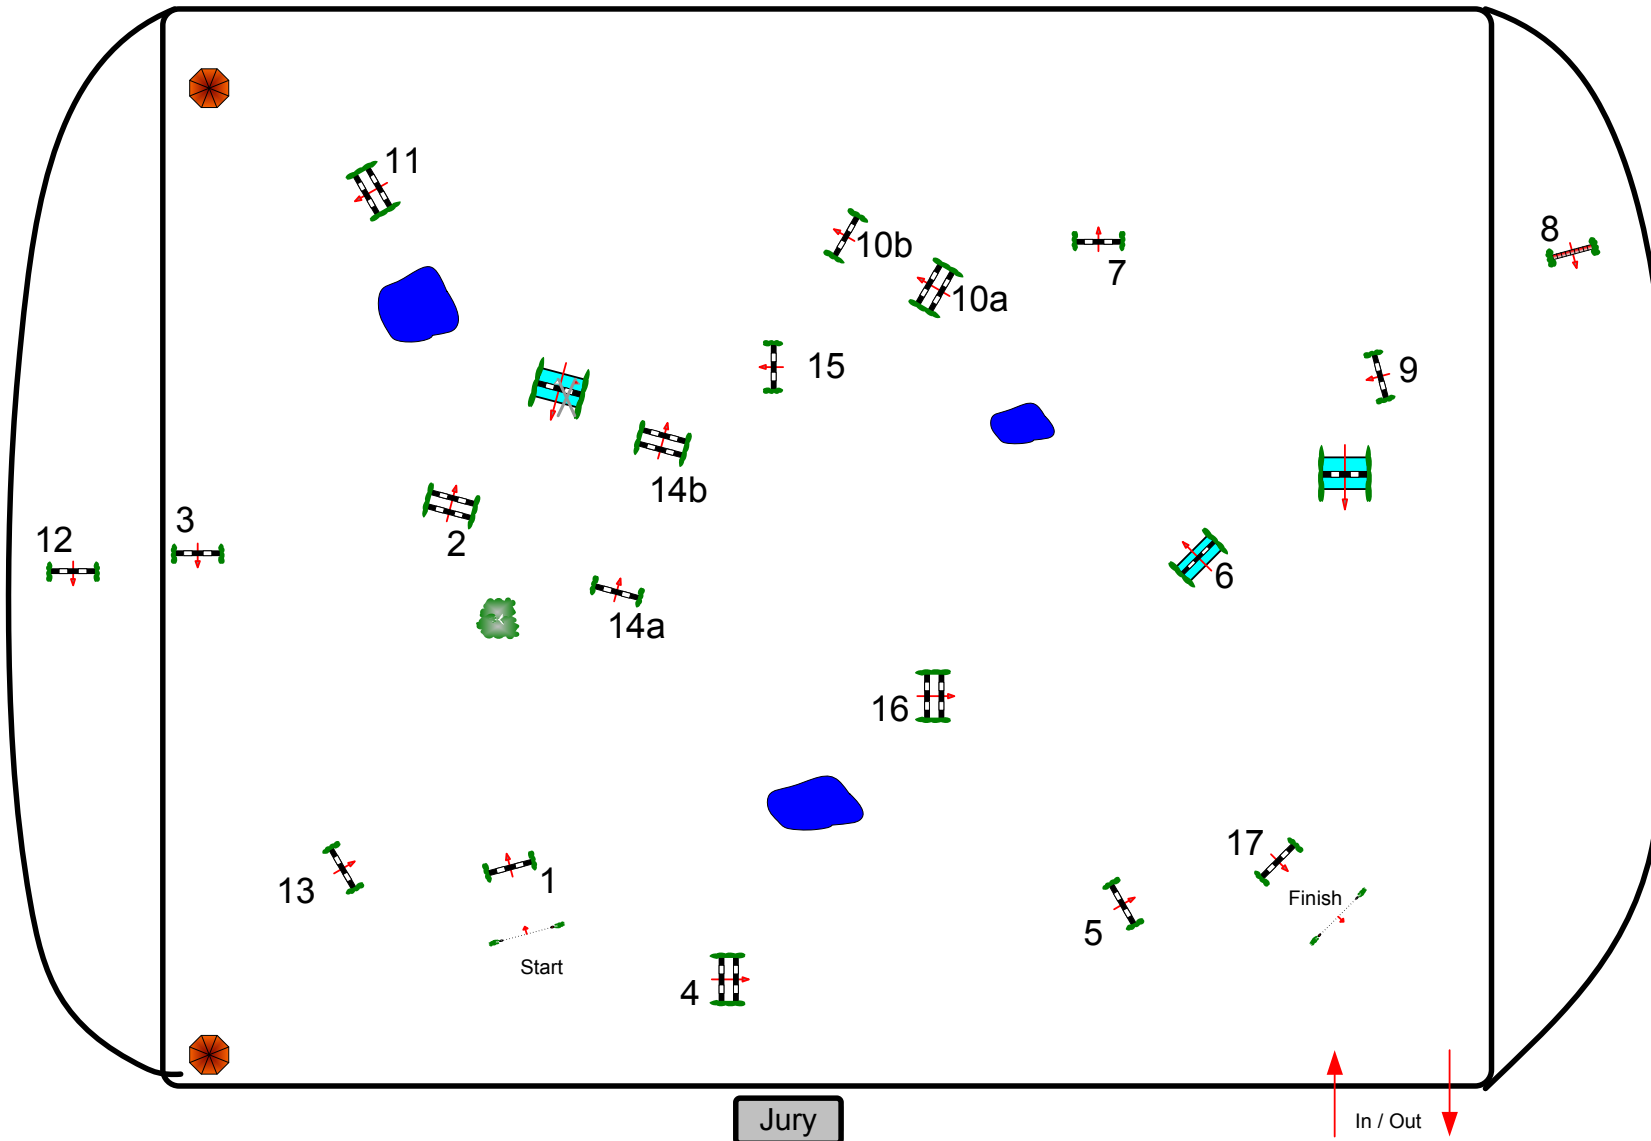

CSI*** Millstreet 2014

Class No.: 6

Millstreet Speed Derby

Competition against the clock

16 August 2014

Start: 15:00

Table: A
 National RG:
 FEI RG / Art. 238.2.1
 Height: 1,35 m

Speed: 350 m/min
 Length: 680 m
 Time allowed: 117 sec
 Time limit: 234 sec

Obstacles: 1 - 17
 Efforts: 19
 Penalty sec
 Closed combination:

Winning Round:

Length: 0 m
 Time allowed: 0 sec
 Time limit: 0 sec

2nd Jump-off:

Length: 0 m
 Time allowed: 0 sec
 Time limit: 0 sec