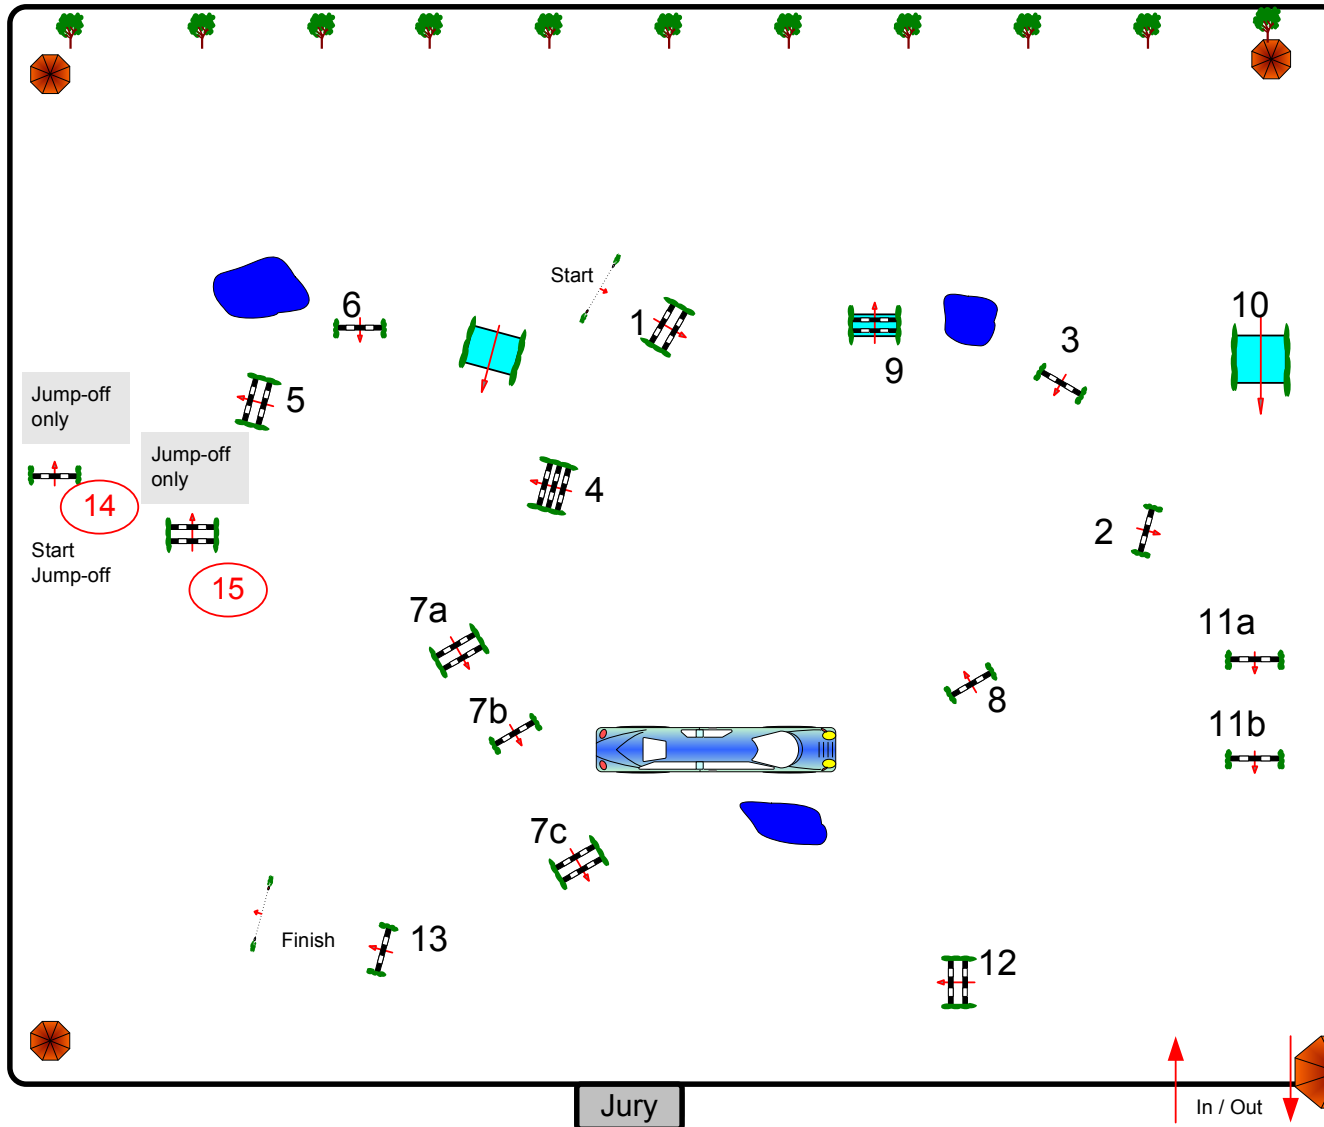

CSI* Millstreet 2014

Class No.: 7

Millstreet Grand Prix

Competition over two rounds

17 August 2014

Start: 15:30

Table: A
 National RG:
 FEI RG / Art. 273.3.3.1
 Height: 1,55 m

Speed: 375 m/min

Length: 510 m
 Time allowed: 82 sec
 Time limit: 164 sec

Obstacles: 1 - 13
 Efforts: 16
 Penalty sec: .
 Closed combination:

2nd Round:
14, 1, 2, 8, 9, 6, 7ab, 15

Length: 300 m
 Time allowed: 48 sec
 Time limit: 96 sec

2nd Jump-off:

Length: 0 m
 Time allowed: 0 sec
 Time limit: 0 sec