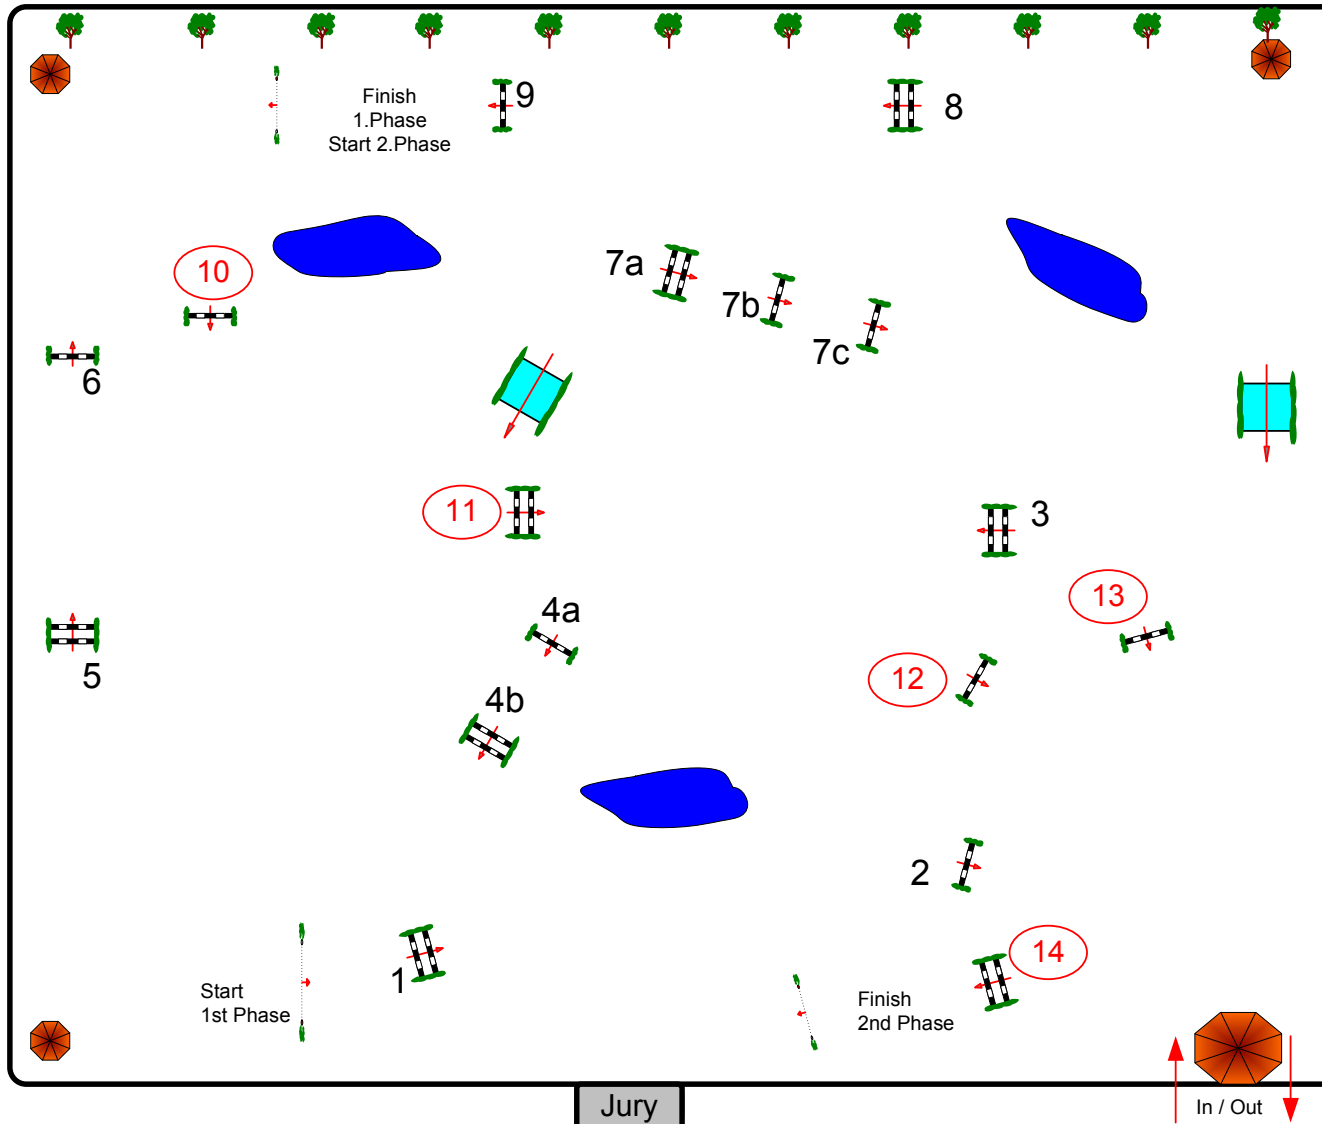

CSI*** Millstreet 2014

Class No.: Two

Boomerang 6&7 Year Old h'cap

Competition in two Phases

13 August 2014

Start: 12:00

Table: A
 National RG:
 FEI RG / Art. 274.5.3
 Height: 1,30/1,35 m

Speed: 350 m/min
 Length: 400 m
 Time allowed: 69 sec
 Time limit: 138 sec

Obstacles:
 Efforts:
 Penalty sec
 Closed combination:

1st Jump-off:
 Length: 220 m
 Time allowed: 38 sec
 Time limit: 76 sec

2nd Jump-off:
 Length: 0 m
 Time allowed: 0 sec
 Time limit: 0 sec