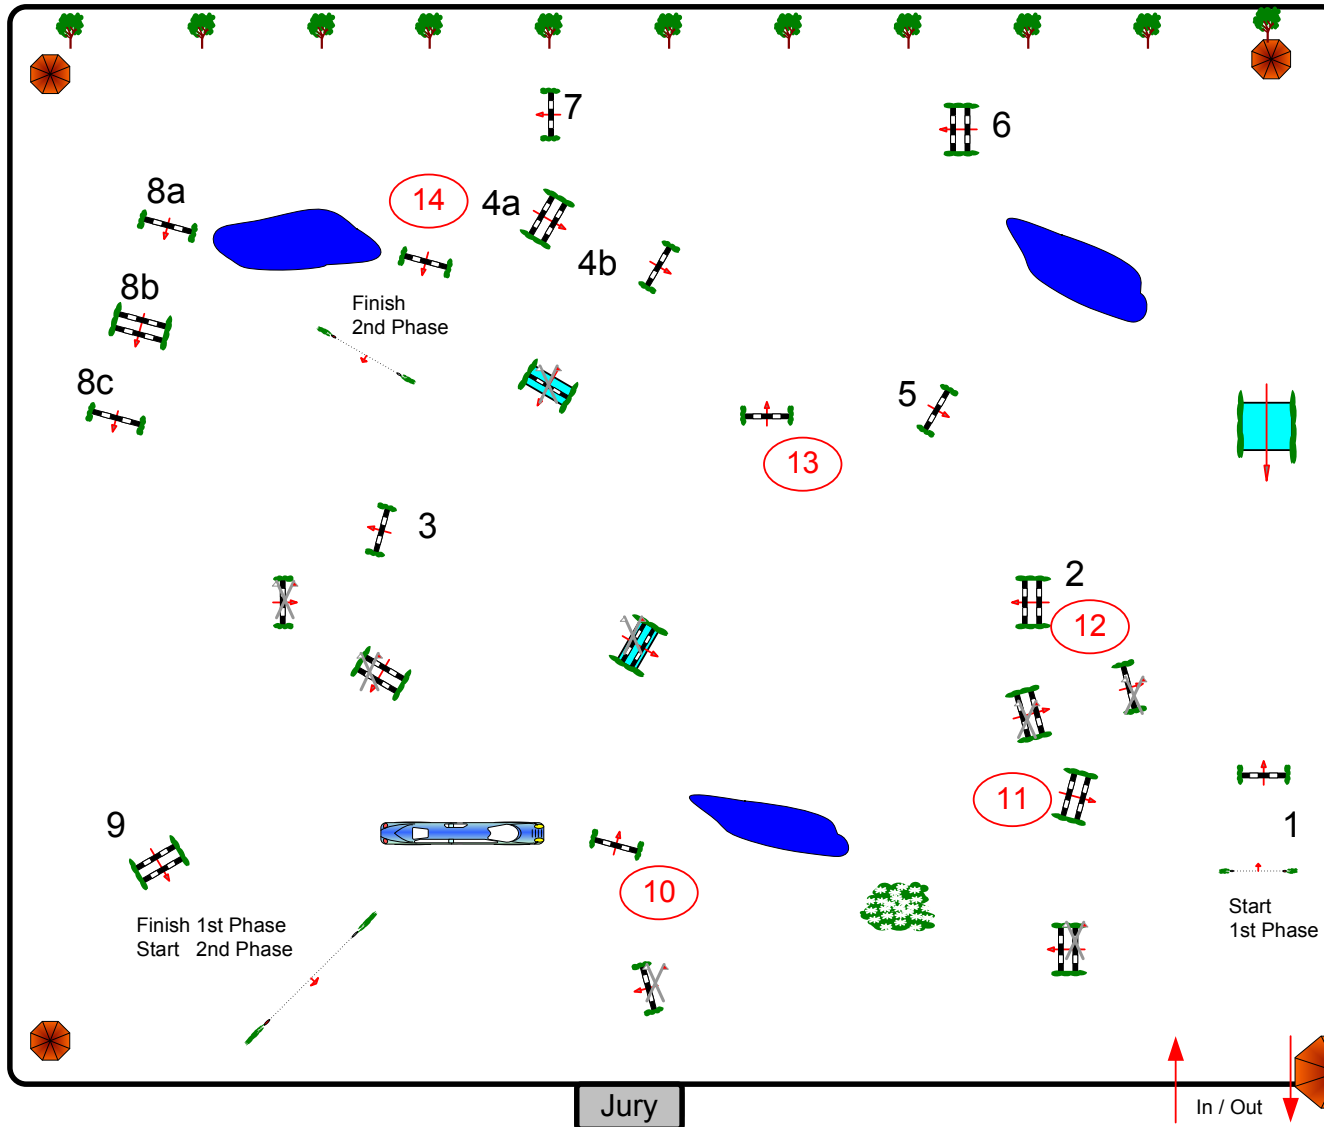

CSI* Millstreet 2014

Class No.: 38

Boomerang 6 & 7 Year old Qualifier

Competition in two Phases

15 August 2014

Start: 8:00

Table: A
National RG:
FEI RG / Art. 274.5.3
Height: 1,30 m

Speed: 350 m/min
Length: 340 m
Time allowed: 59 sec
Time limit: 118 sec

Obstacles:
Efforts:
Penalty sec
Closed combination:

2nd Phase:
10 - 14
Length: 200 m
Time allowed: 35 sec
Time limit: 70 sec

2nd Jump-off:
Length: 0 m
Time allowed: 0 sec
Time limit: 0 sec