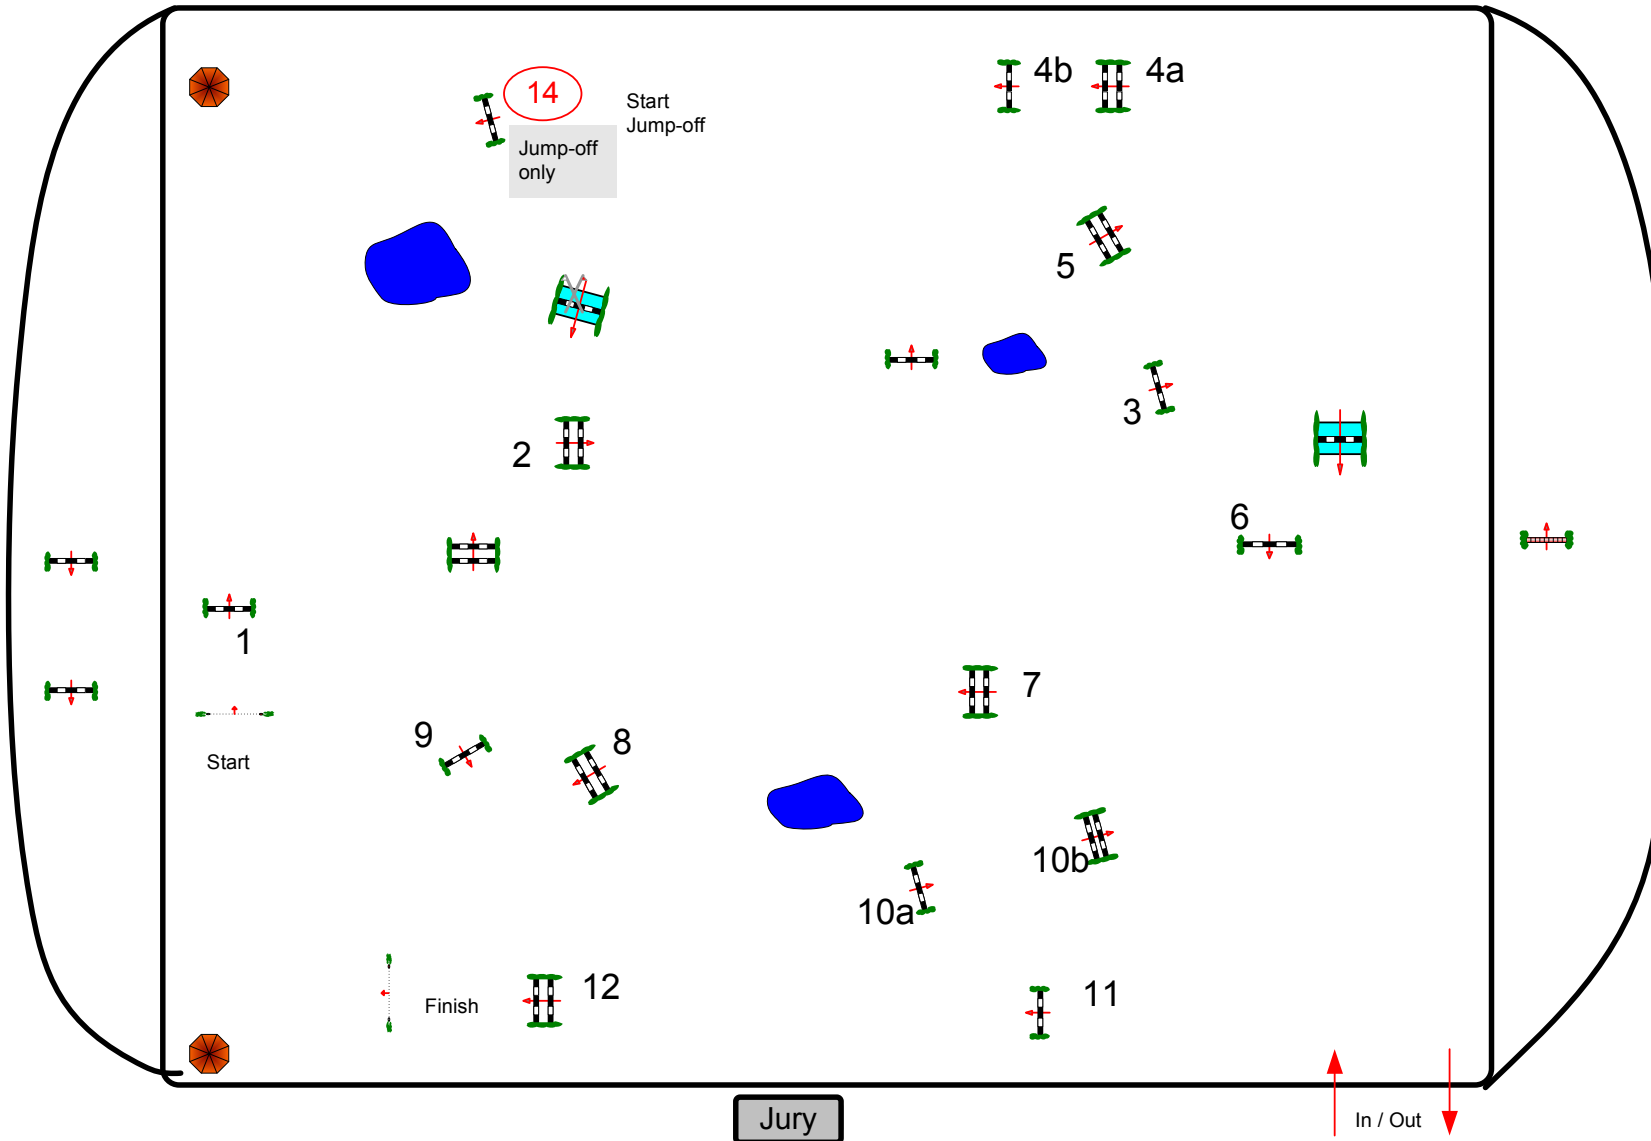

CSI*** Millstreet 2014

Class No.: 65

128cms 1.00m Grand Prix Final

Competition with one jump-off

16 August 2014

Start: 8:00

Table: A
National RG:
FEI RG / Art. 238.2.2
Height: 1,00 m

Speed: 325 m/min

Length: 480 m
Time allowed: 89 sec
Time limit: 178 sec

Obstacles: 1 - 12
Efforts: 14
Penalty sec
Closed combination:

1st Jump-off:
14, 2, 3, 7, 10ab, 11, 12
Length: 285 m
Time allowed: 53 sec
Time limit: 106 sec

2nd Jump-off:
Length: 0 m
Time allowed: 0 sec
Time limit: 0 sec