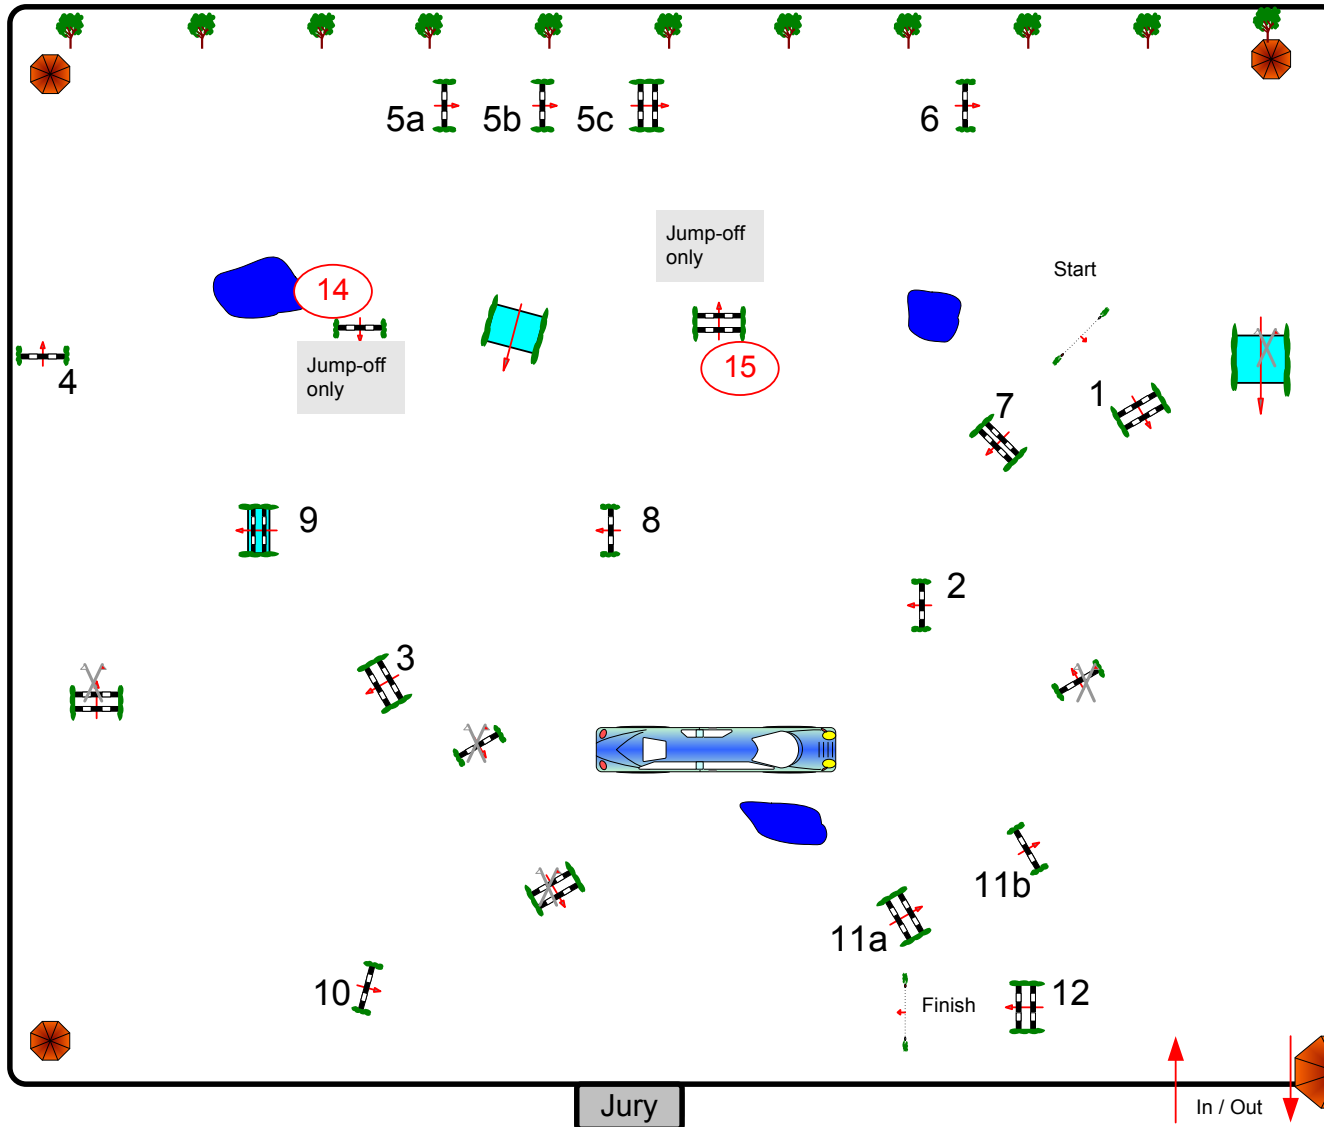

CSI* Millstreet 2014

Class No.: 91

148cms Grand Prix

Competition over two rounds

17 August 2014

Start: 8:00

Table: A
 National RG:
 FEI RG / Art. 238.2.2
 Height: 1,30 m

Speed: 350 m/min
 Length: 440 m
 Time allowed: 76 sec
 Time limit: 152 sec

Obstacles: 1 - 12
 Efforts: 15
 Penalty sec
 Closed combination:

1st Jump-off:
14, 15, 6, 7, 8, 11ab, 12
 Length: 295 m
 Time allowed: 51 sec
 Time limit: 102 sec

2nd Jump-off:
 Length: 0 m
 Time allowed: 0 sec
 Time limit: 0 sec