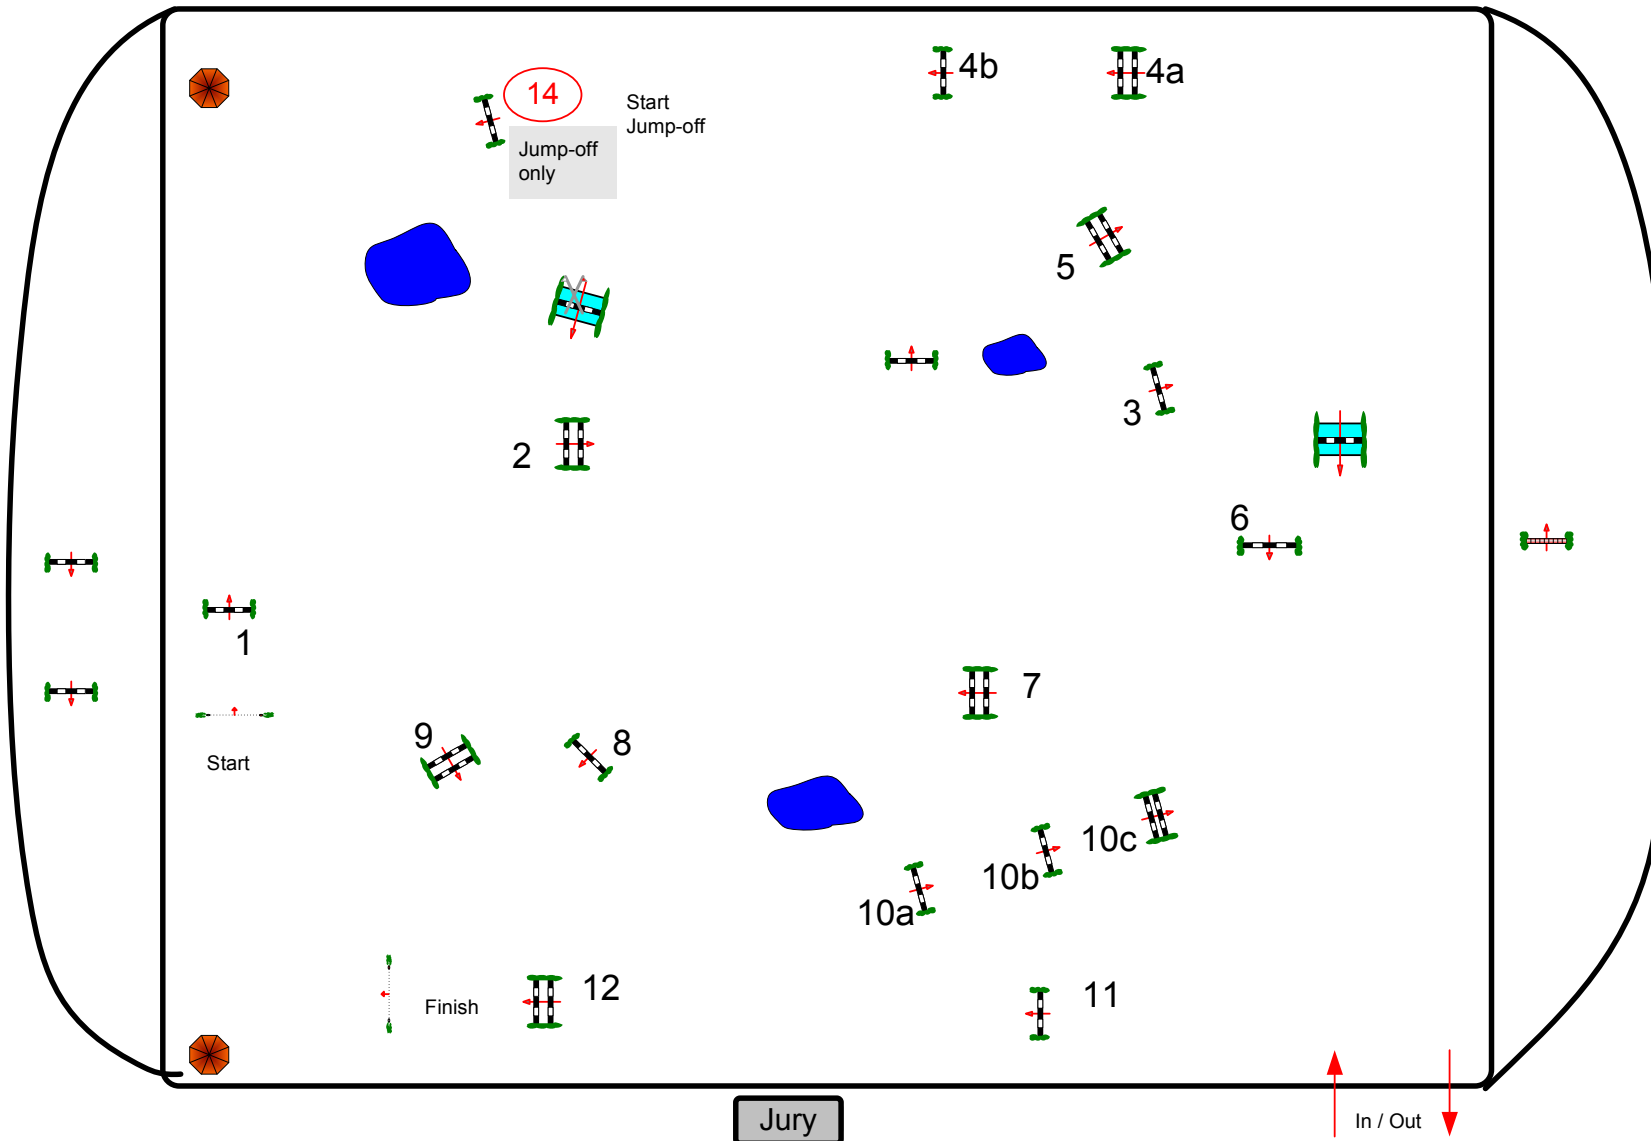

CSI*** Millstreet 2014

Class No.: 66

Young Rider Grand Prix Final

Competition with one jump-off

16 August 2014

Start: 10:30

Table: A
National RG:
FEI RG / Art. 238.2.2
Height: 1,30 m

Speed: 350 m/min

Length: 480 m
Time allowed: 83 sec
Time limit: 166 sec

Obstacles: 1 - 12
Efforts: 14
Penalty sec
Closed combination:

1st Jump-off:
14, 2, 3, 7, 10bc, 11, 12
Length: 285 m
Time allowed: 49 sec
Time limit: 98 sec

2nd Jump-off:
Length: 0 m
Time allowed: 0 sec
Time limit: 0 sec