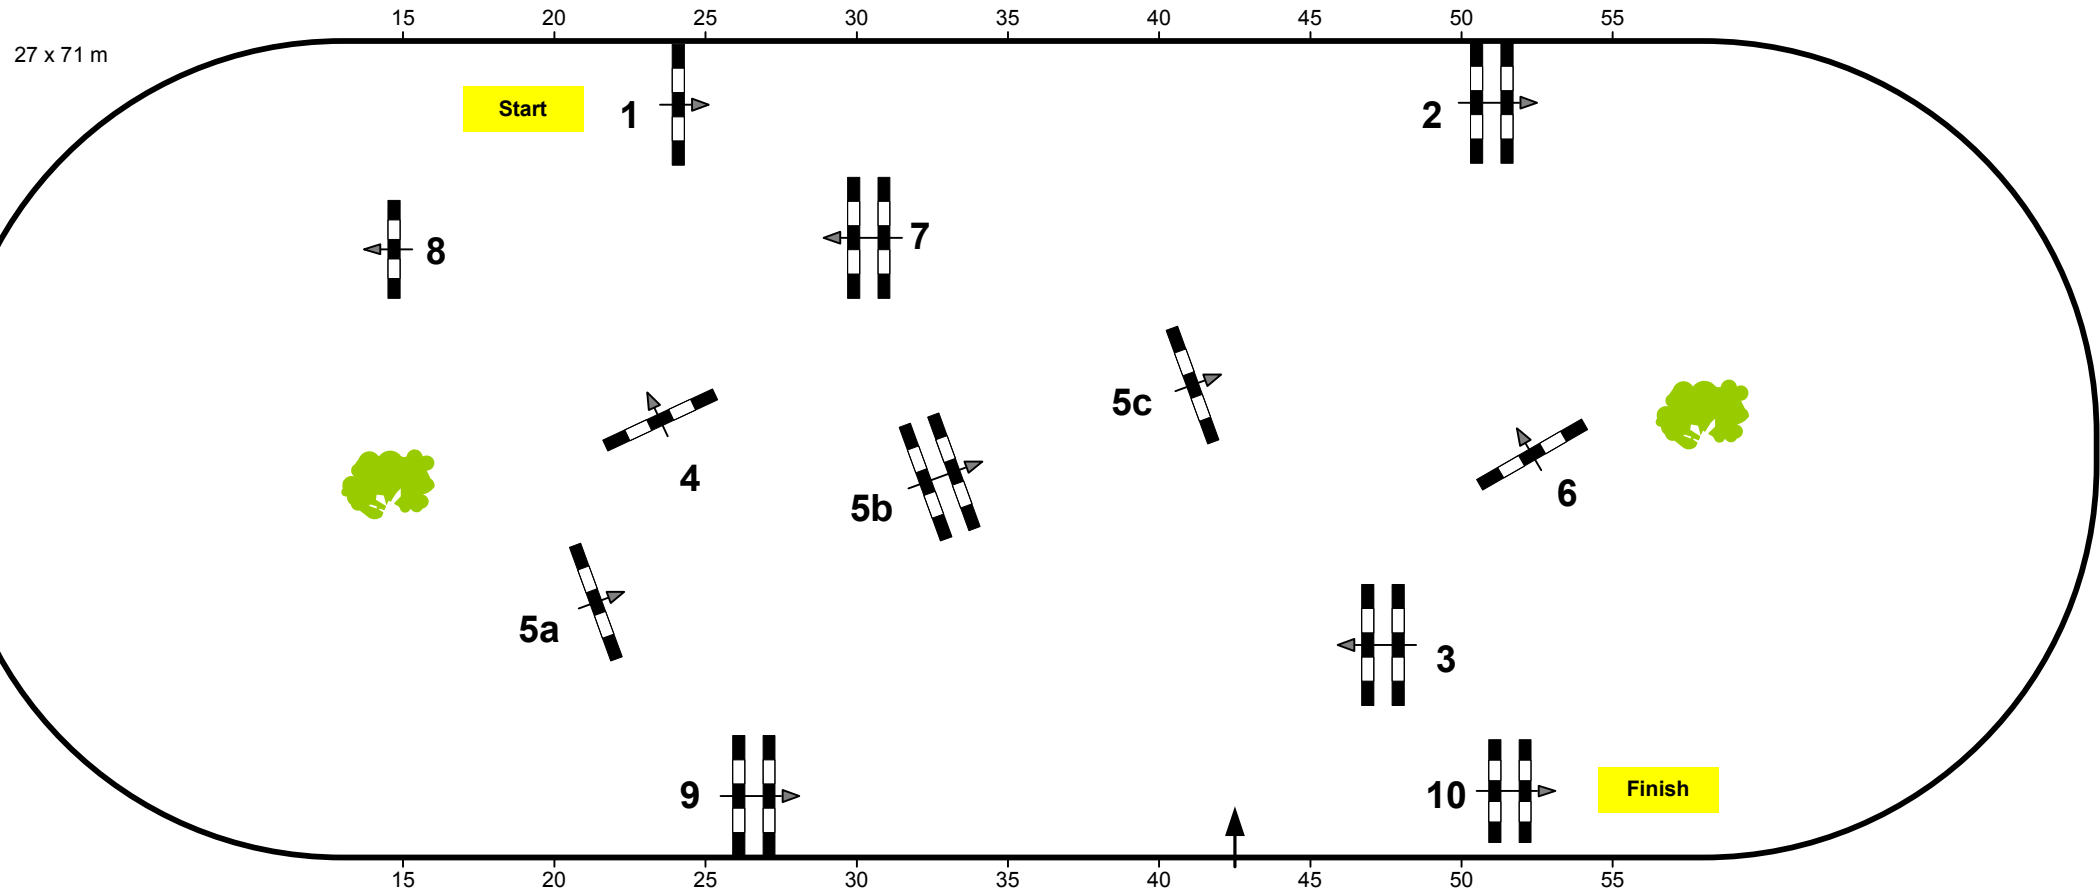

# CSI3\* / CSI1\*YH Neumünster 2014

**Class No.: 12 Youngster Tour**

**Competition against the clock**

Table: A  
National RG:  
FEI RG / Art. 238.2.1  
Height: 1,40 m

Speed: 350 m/min  
Length: 330 m  
Time allowed: 57 sec  
Time limit: 114 sec

Obstacles: 10  
Efforts: 12  
Penalty sec:  
Closed combination:

1st Jump-off:  
Length: 0 m  
Time allowed: 0 sec  
Time limit: 0 sec

Course Designer  
Frank Rothenberger (GER)  
Christian Wiegand (GER)