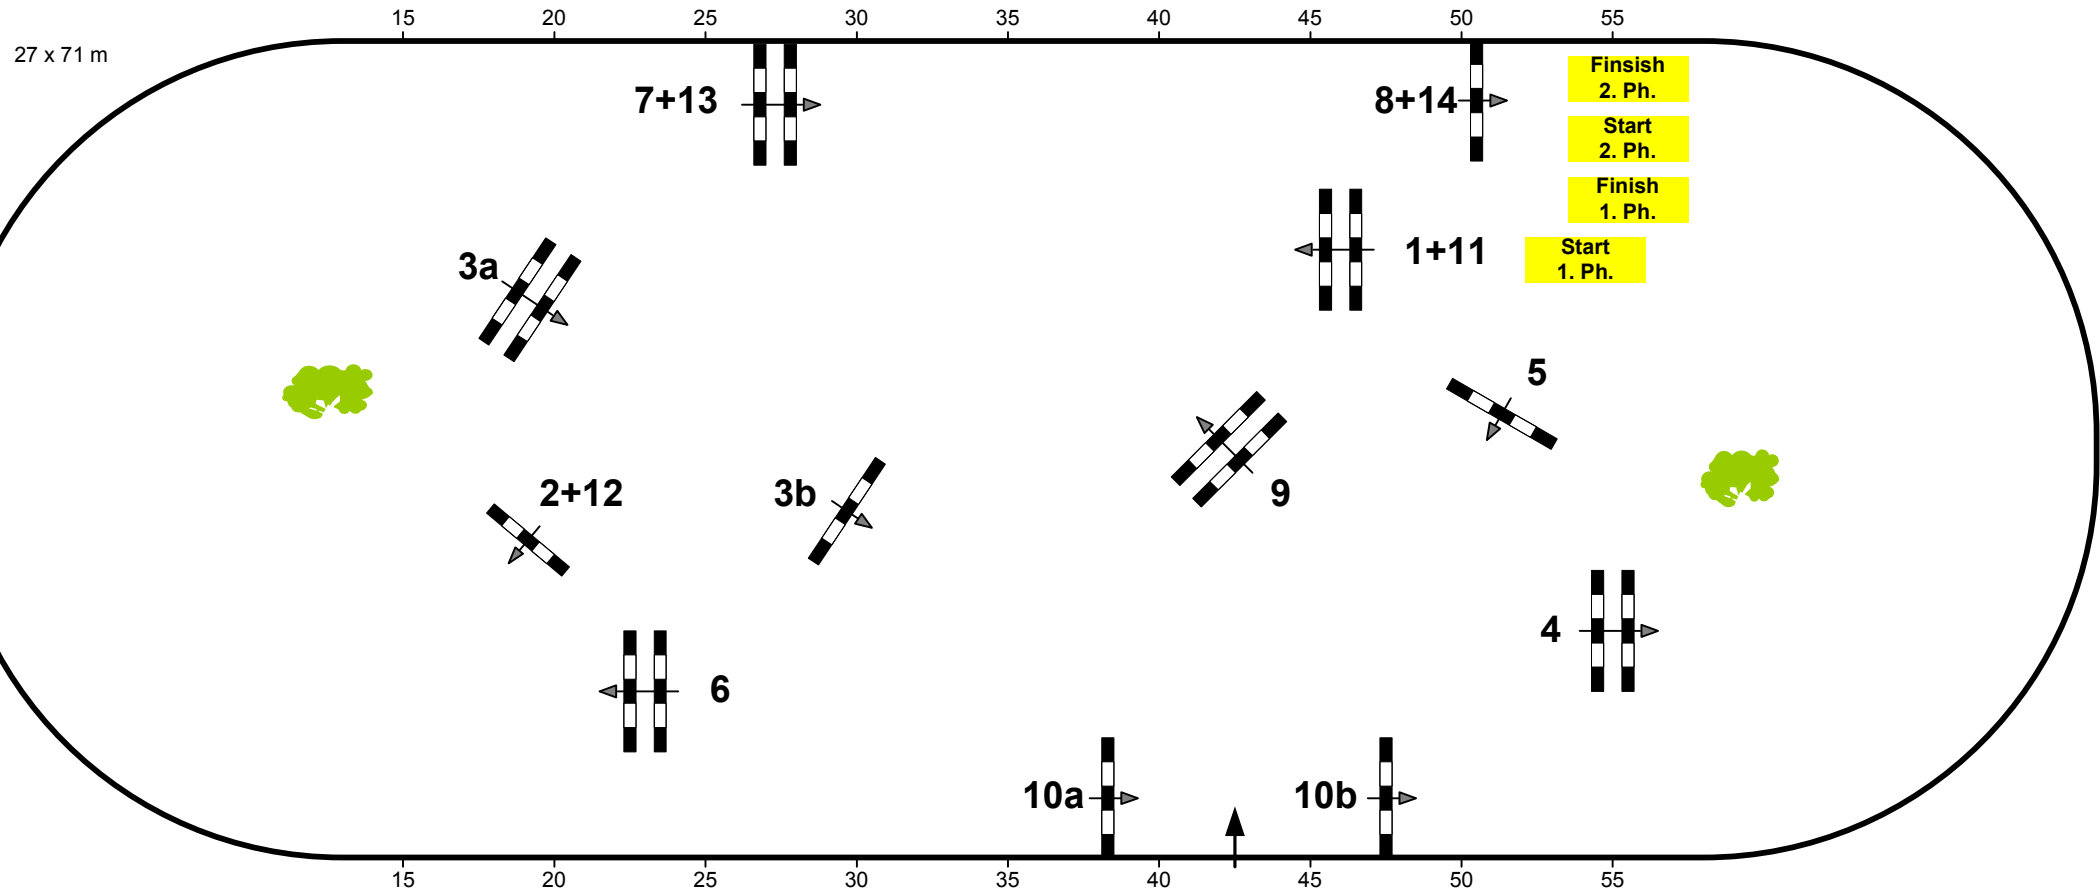

CSI3* / CSI1*YH Neumünster 2014

Class No.: 13

Youngster Finale

Competition in two Phases

Table: A
National RG: 274-5-3
FEI RG / Art.
Height: 1,40 m

Speed: 350 m/min
Length: 290 m
Time allowed: 50 sec
Time limit: 100 sec

Obstacles: 8
Efforts: 9
Penalty sec:
Closed combination:

2nd Phase: 9 - 14
Length: 260 m
Time allowed: 45 sec
Time limit: 90 sec

Course Designer
Frank Rothenberger (GER)
Christian Wiegand (GER)