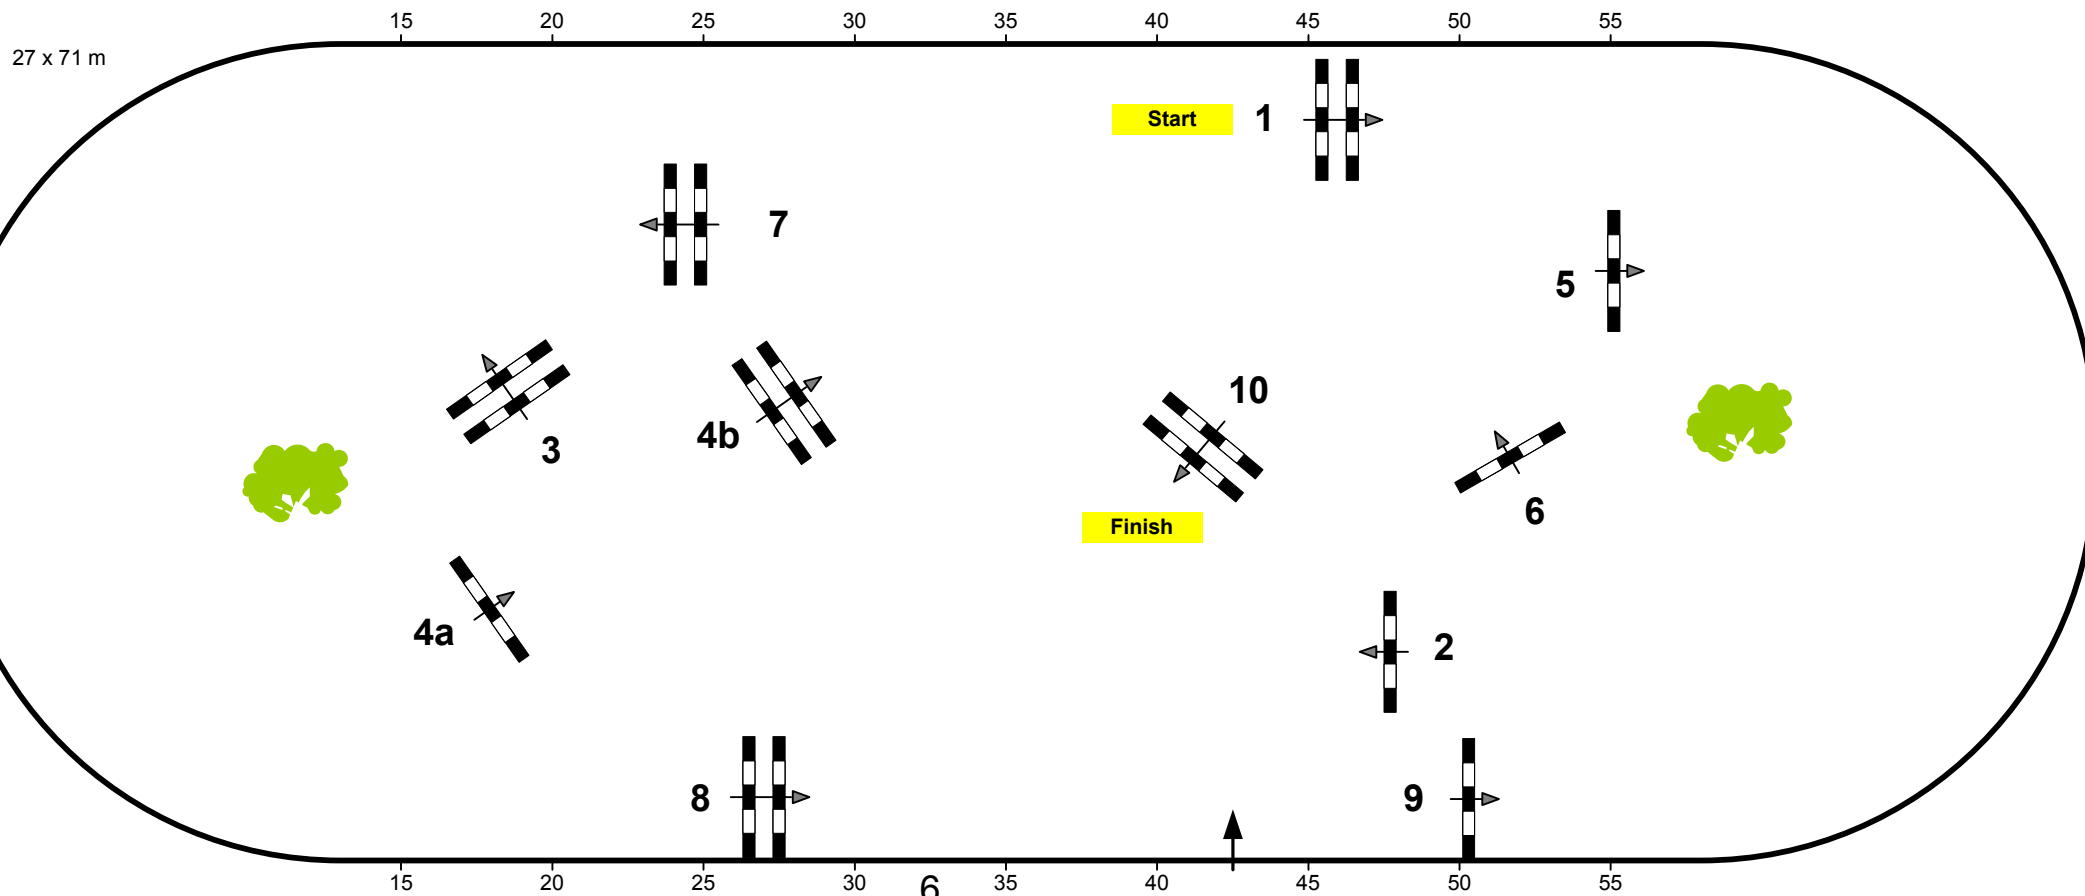

# CSI3\* / CSI1\*YH Neumünster 2014

Class No.: 22 Jugend Team Cup Einlaufprüfung

Springprüfung Kl. M\*\* FZ

Table: A  
National RG: 501 A 1  
FEI RG / Art.  
Height: 1,25 m

Speed: 350 m/min  
Length: 360 m  
Time allowed: 62 sec  
Time limit: 124 sec

Obstacles: 10  
Efforts: 11  
Penalty sec:  
Closed combination:

1st Jump-off: 0  
Length: 0 m  
Time allowed: 0 sec  
Time limit: 0 sec

Course Designer  
Frank Rothenberger (GER)  
Christian Wiegand (GER)