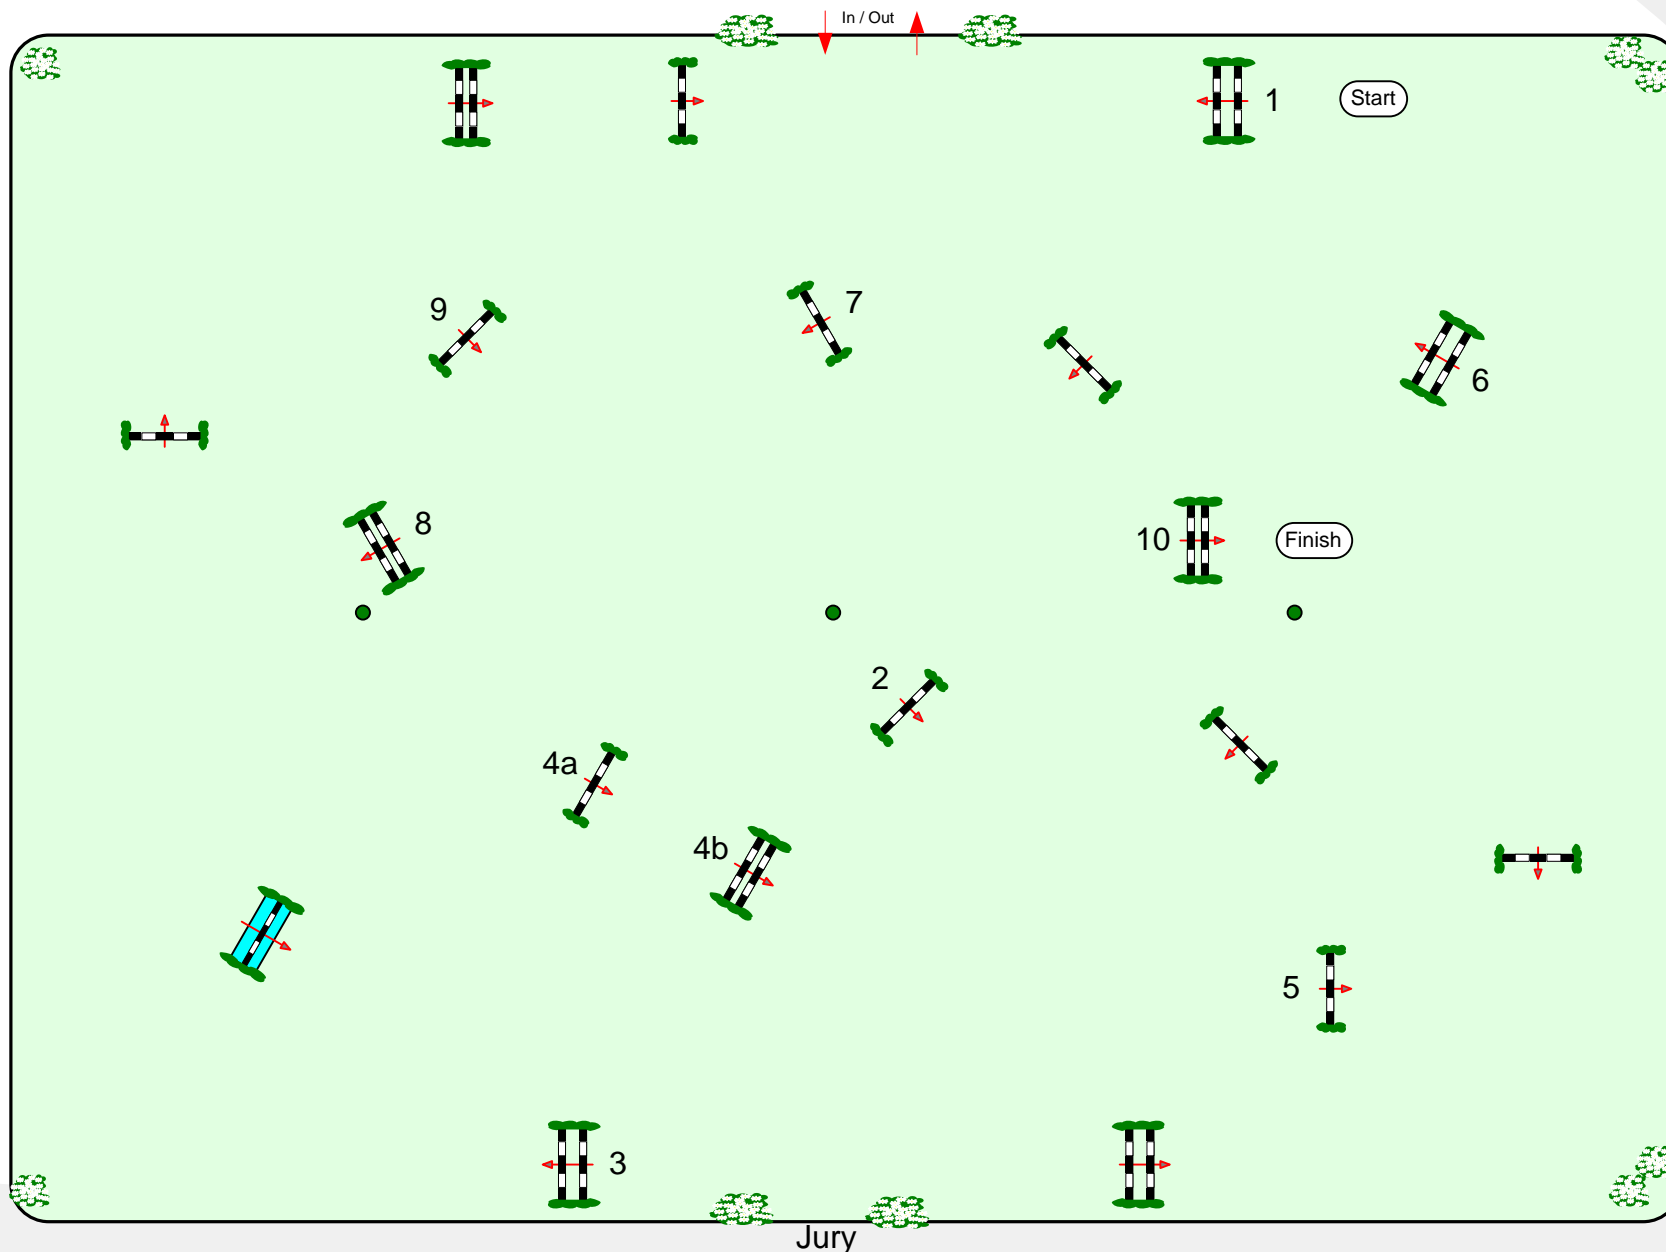

Internationales

Dressur- und Springfestival

Verden 2014

Class No.: 22-25-28

Gaudemus Equis Tour

Competition against the clock

Donnerstag, 7. August 2014

Start: 14:00

Table: A
National RG:
FEI RG / Art. 238.2.1
Height: 1,15-1,25-1,40 m

Speed: 350 m/min

Length: 400 m

Time allowed: 69 sec

Time limit: 138 sec

Obstacles: 10

Efforts: 11

Penalty sec

Closed combination:

1st Jump-off:

Length: 0 m

Time allowed: 0 sec

Time limit: 0 sec

Course Designer
Hans Sattler & Team