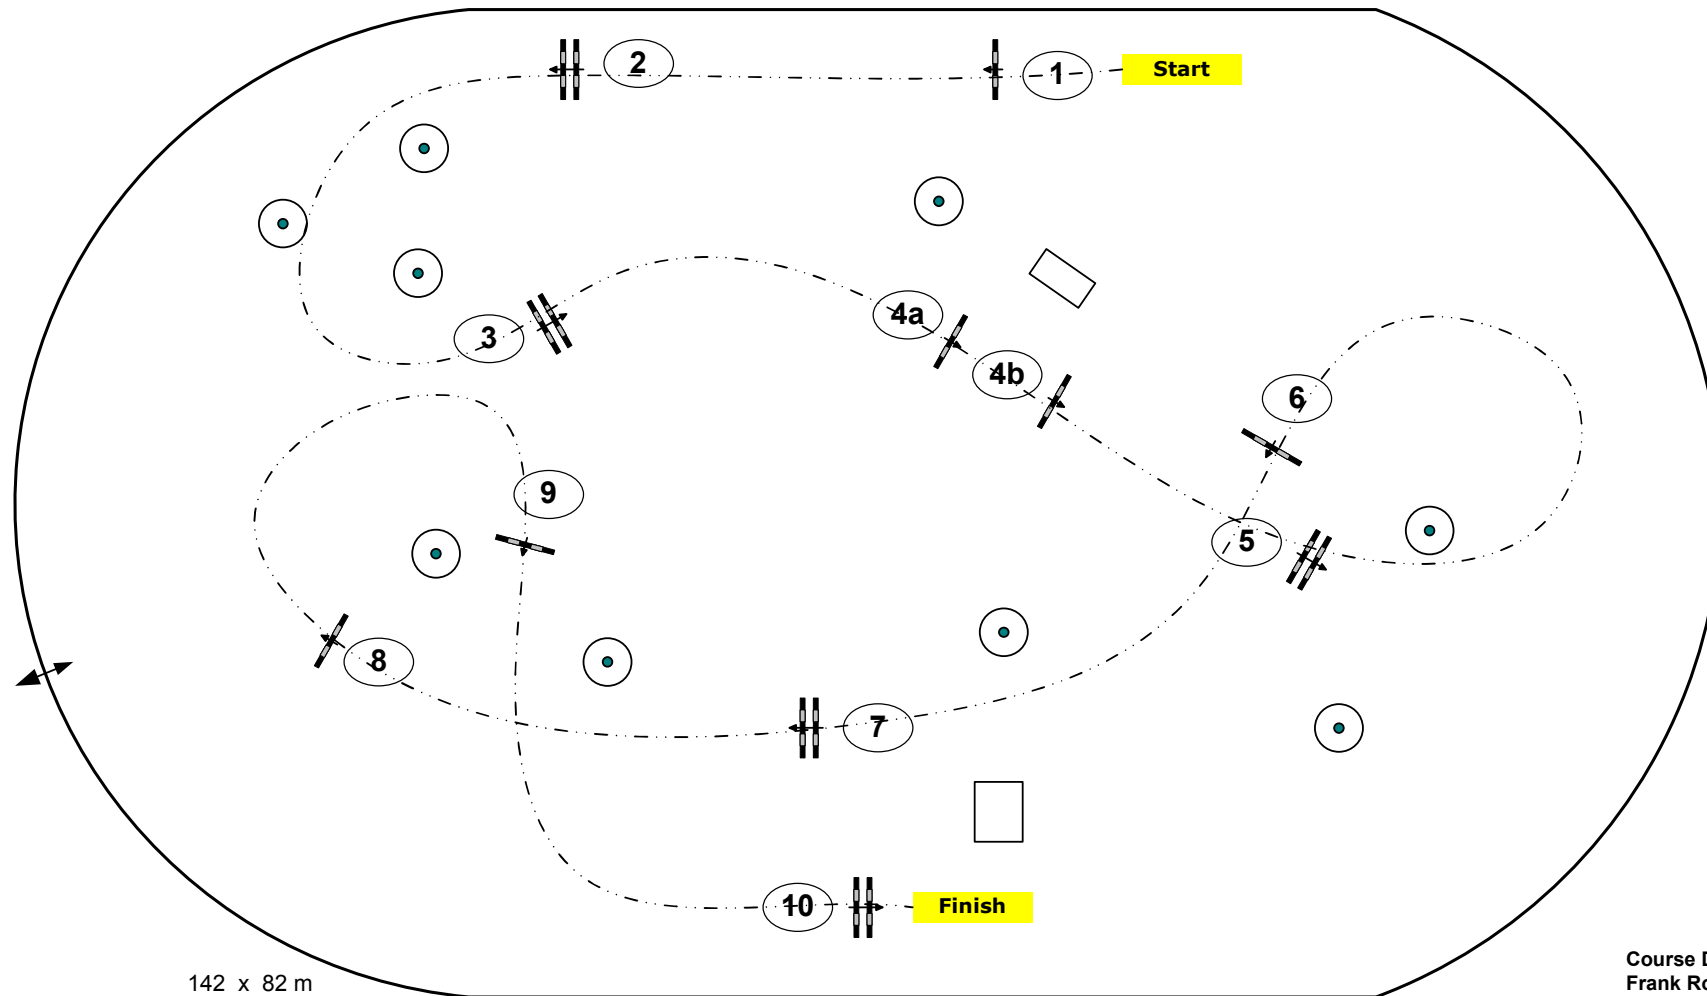

# CSI\*\*\* Wiesbaden 2014

INTERNATIONALES  
**PFINGST  
TURNIER**  
WIESBADEN

Class No.: 11/14/17

SML Tour

Competition against the clock

Table: A  
National RG:  
FEI RG / Art. 238.2.1  
Height: 1,15/1,25/1,40 m

Speed: 350 m/min  
Length: 420 m  
Time allowed: 72 sec  
Time limit: 144 sec

Jump-off: 0  
Length: 0 m  
Time allowed: 0 sec  
Time limit: 0 sec

Course Designer:  
Frank Rothenberger (GER)  
Christian Wiegand (GER)