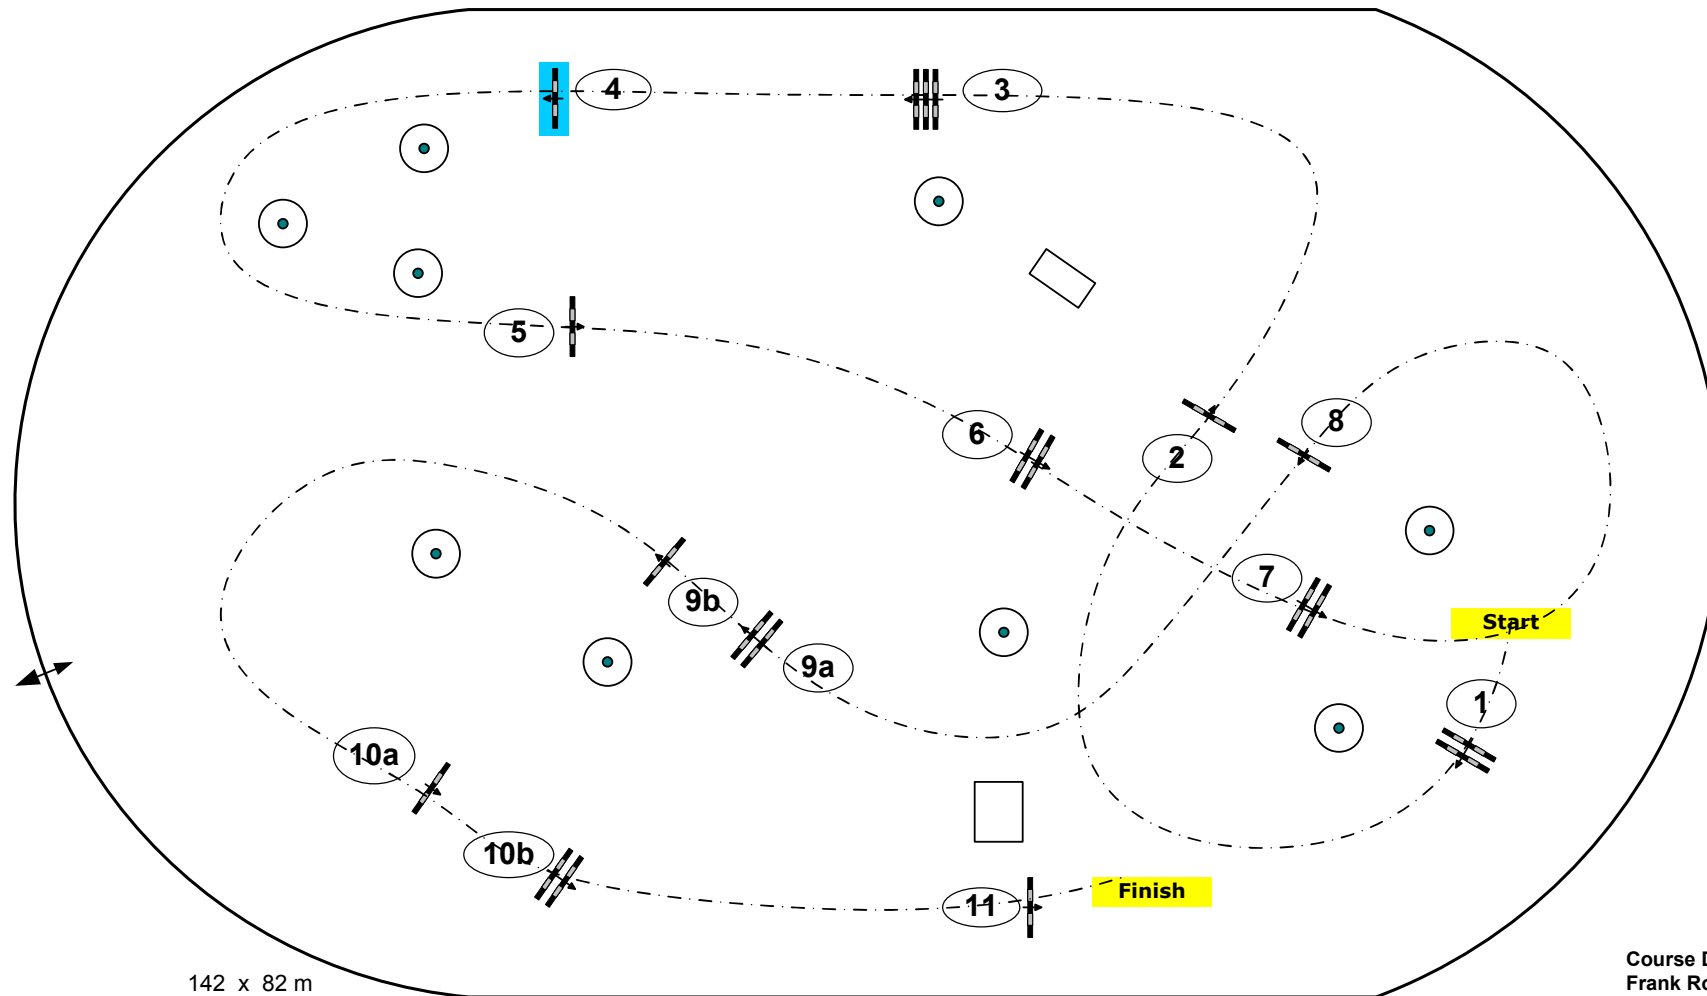

CSI*** Wiesbaden 2014

INTERNATIONALES
**PFINGST
TURNIER**
WIESBADEN

Class No.: 3

Internation Competition

Competition against the clock

Table: A
National RG:
FEI RG / Art. 238.2.1
Height: 1,50 m

Speed: 375 m/min
Length: 490 m
Time allowed: 79 sec
Time limit: 158 sec

Jump-off: 0
Length: 0 m
Time allowed: 0 sec
Time limit: 0 sec

142 x 82 m

Course Designer:
Frank Rothenberger (GER)
Christian Wiegand (GER)