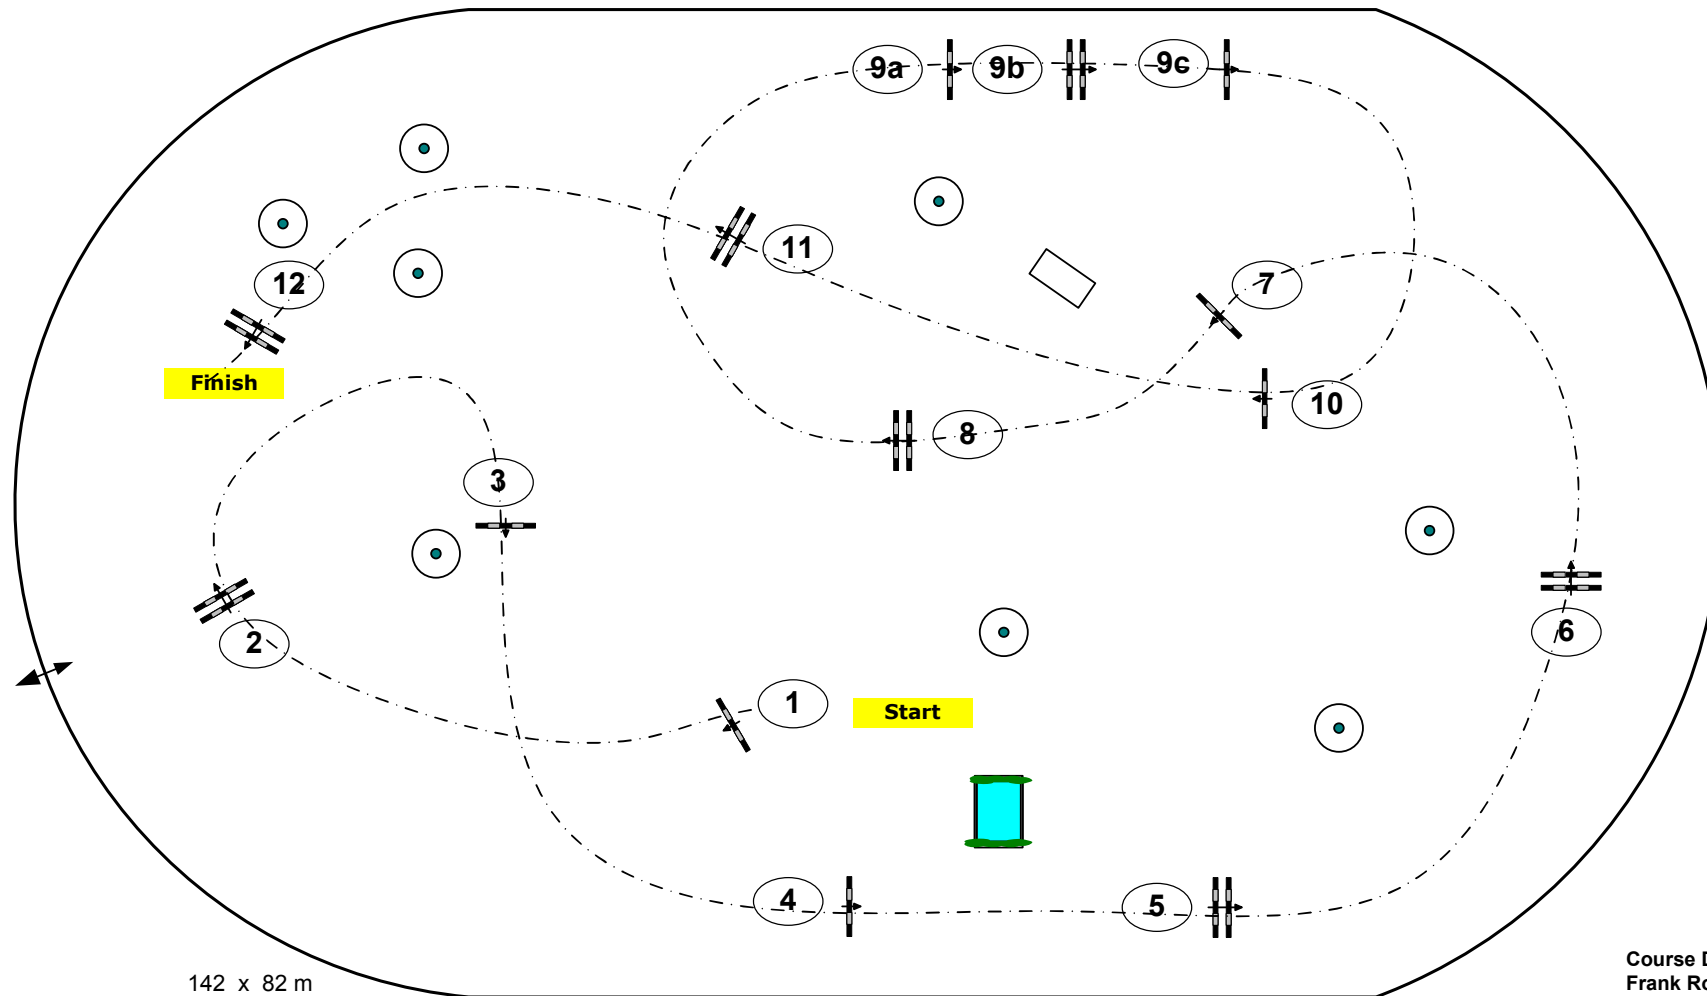

CSI*** Wiesbaden 2014

INTERNATIONALES
**PFINGST
TURNIER**
WIESBADEN

Class No.: 6

International Competition

Competition against the clock

Table: A
National RG:
FEI RG / Art. 238.2.2
Height: 1,45 m

Speed: 350 m/min
Length: 470 m
Time allowed: 81 sec
Time limit: 162 sec

Jump-off:
Length: 0 m
Time allowed: 0 sec
Time limit: 0 sec

142 x 82 m

Course Designer:
Frank Rothenberger (GER)
Christian Wiegand (GER)