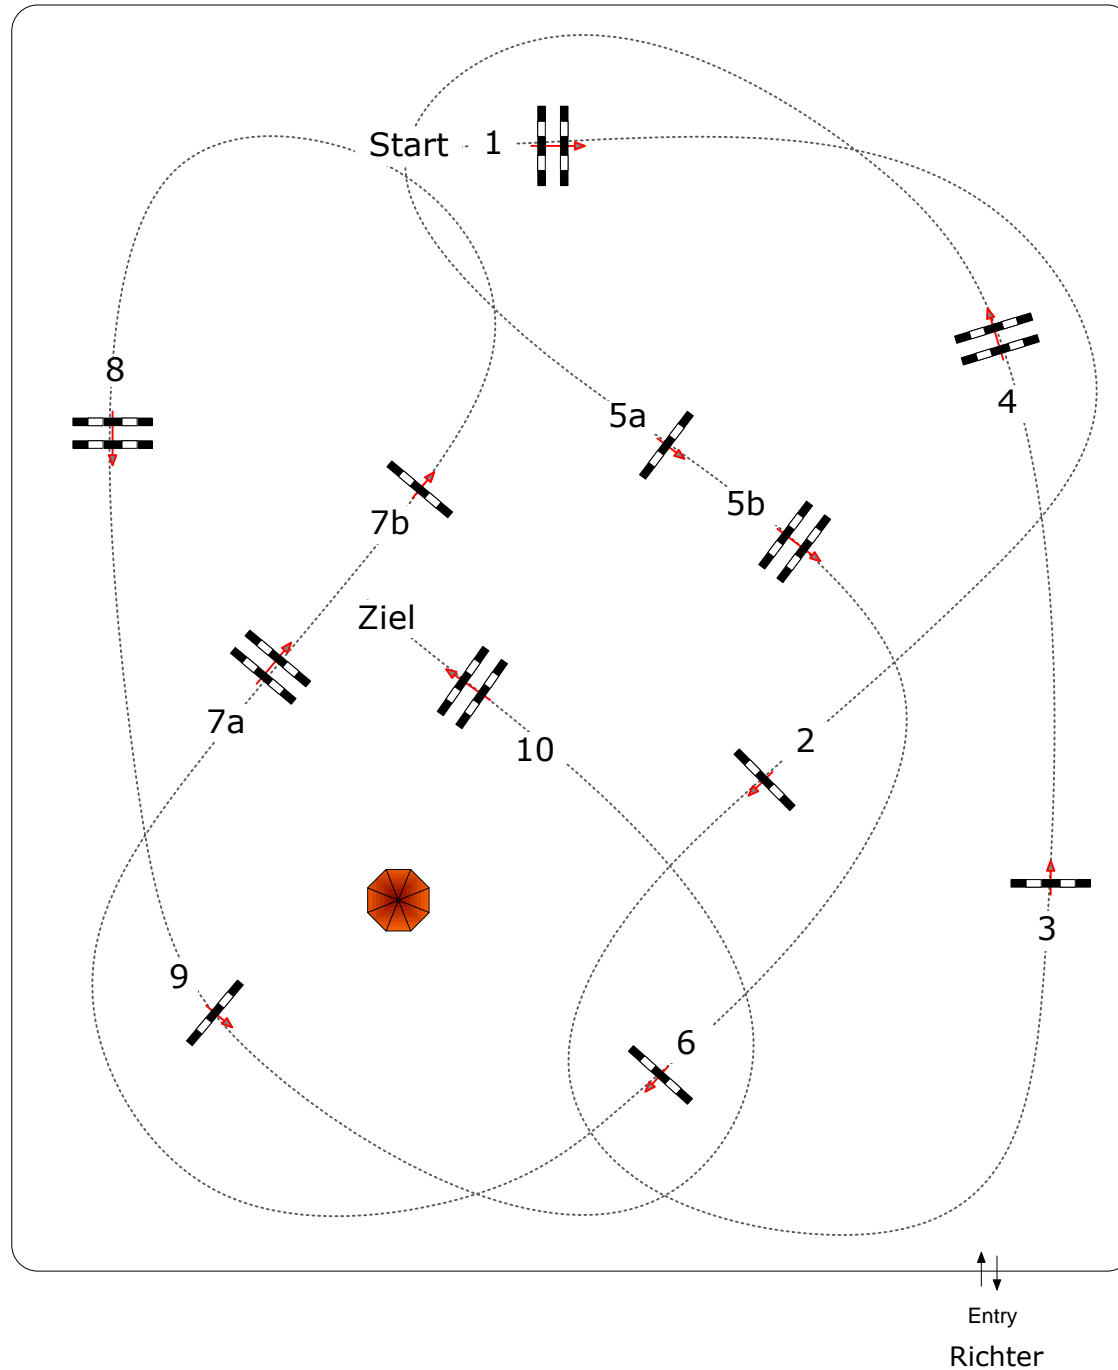

## Class No.: 11

CSIYH1 - Youngster Tour

Competition against the clock

30.07.2015

Start: 10:30

Table:

National RG:

FEI RG / Art. 238.2.1

Height: 1,30 m

Speed: 350 m/min

Length: 430 m

Time allowed: 74 sec

Time limit: 148 sec

Obstacles: 10

Efforts: 12

Penalty sec

1st Jump-off:

Length: 0 m

Time allowed: 0 sec

Time limit: 0 sec