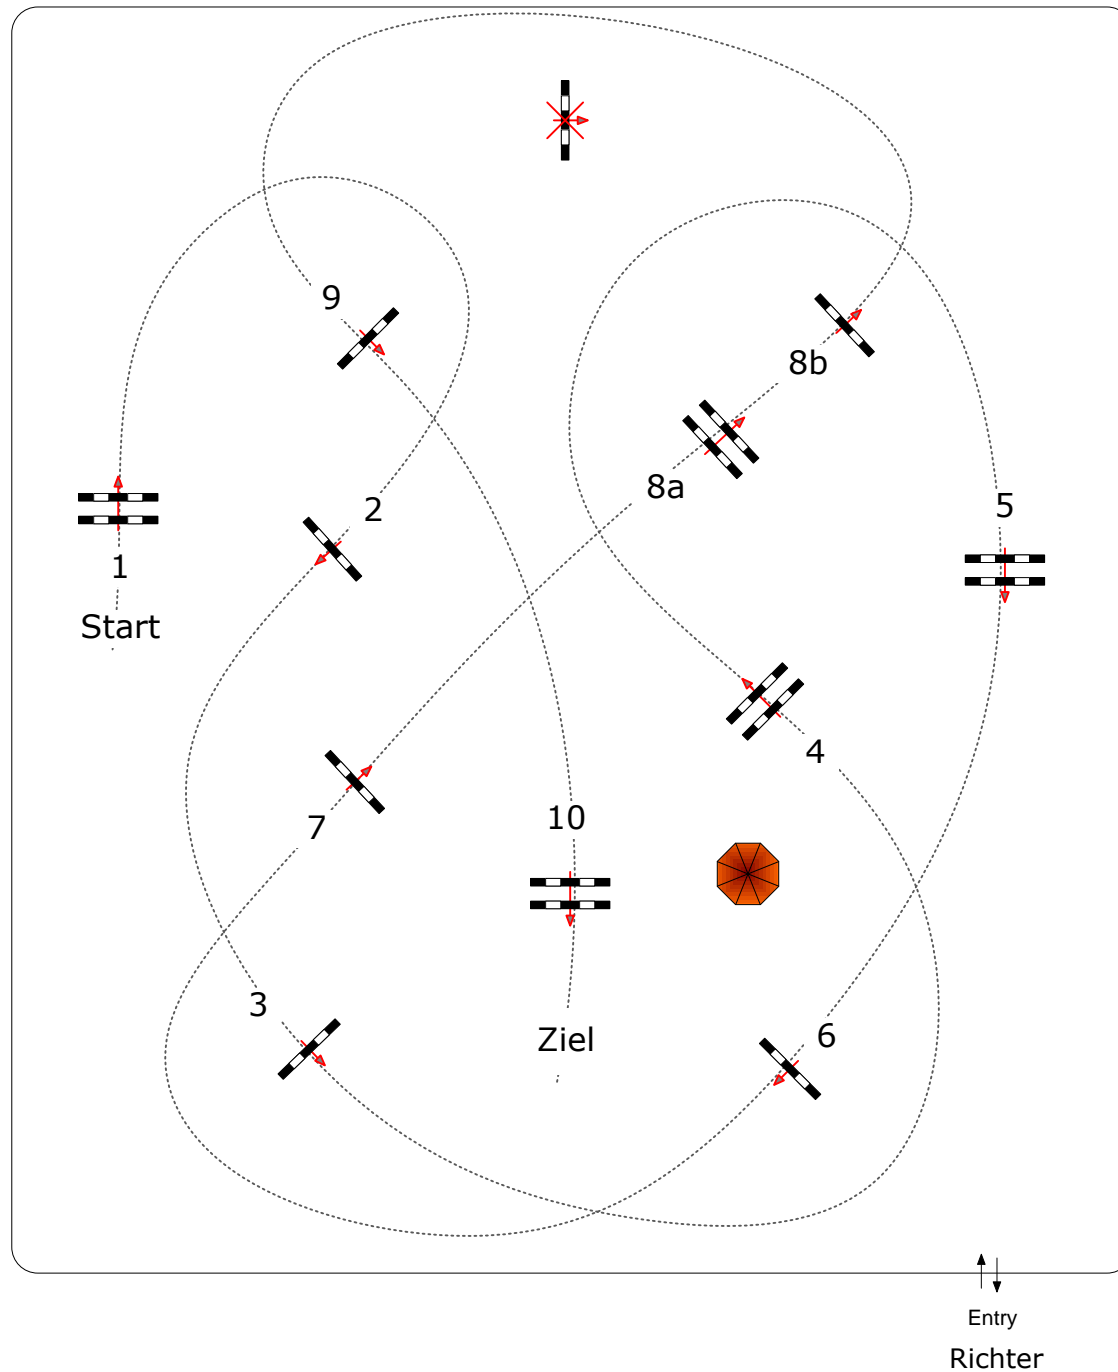

Immenhöfe 2015

Fest der Pferde 30.07. - 02.08.2015

14

Class No.: 14

CSIAm A

Competition against the clock

30.07.2015

Start: 12:15

Table:

National RG:

FEI RG / Art. 238.2.1

Height: 1,30 m

Speed: 350 m/min

Length: 410 m

Time allowed: 71 sec

Time limit: 142 sec