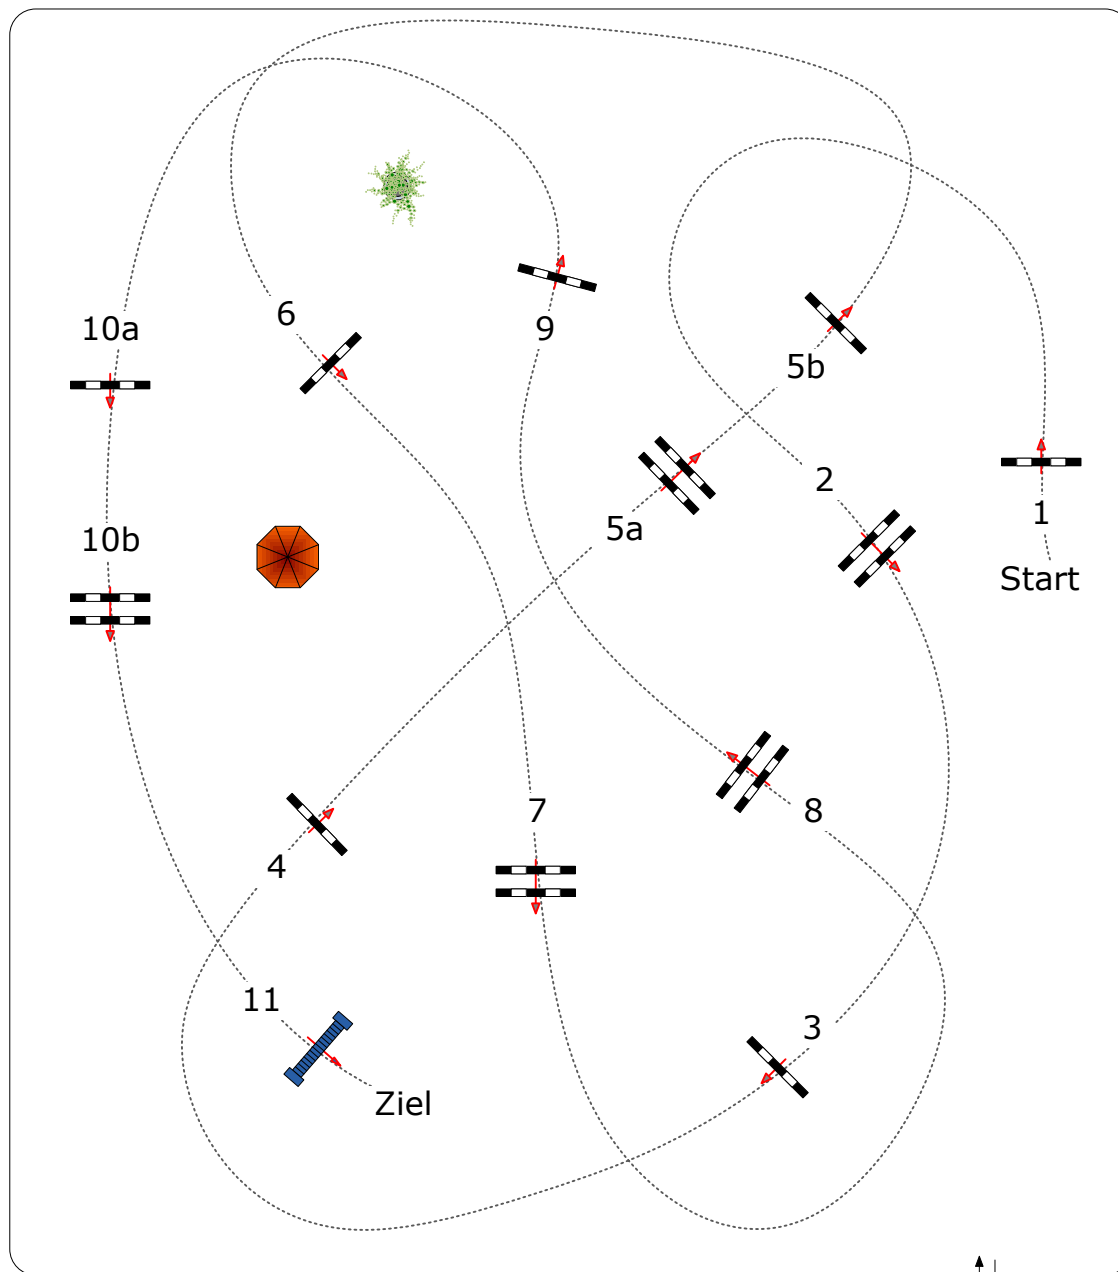

Obstacles: 11

Efforts: 13

Penalty sec

1st Jump-off:

Length: 0 m

Time allowed: 0 sec

Time limit: 0 sec

↑↓
Entry
Richter