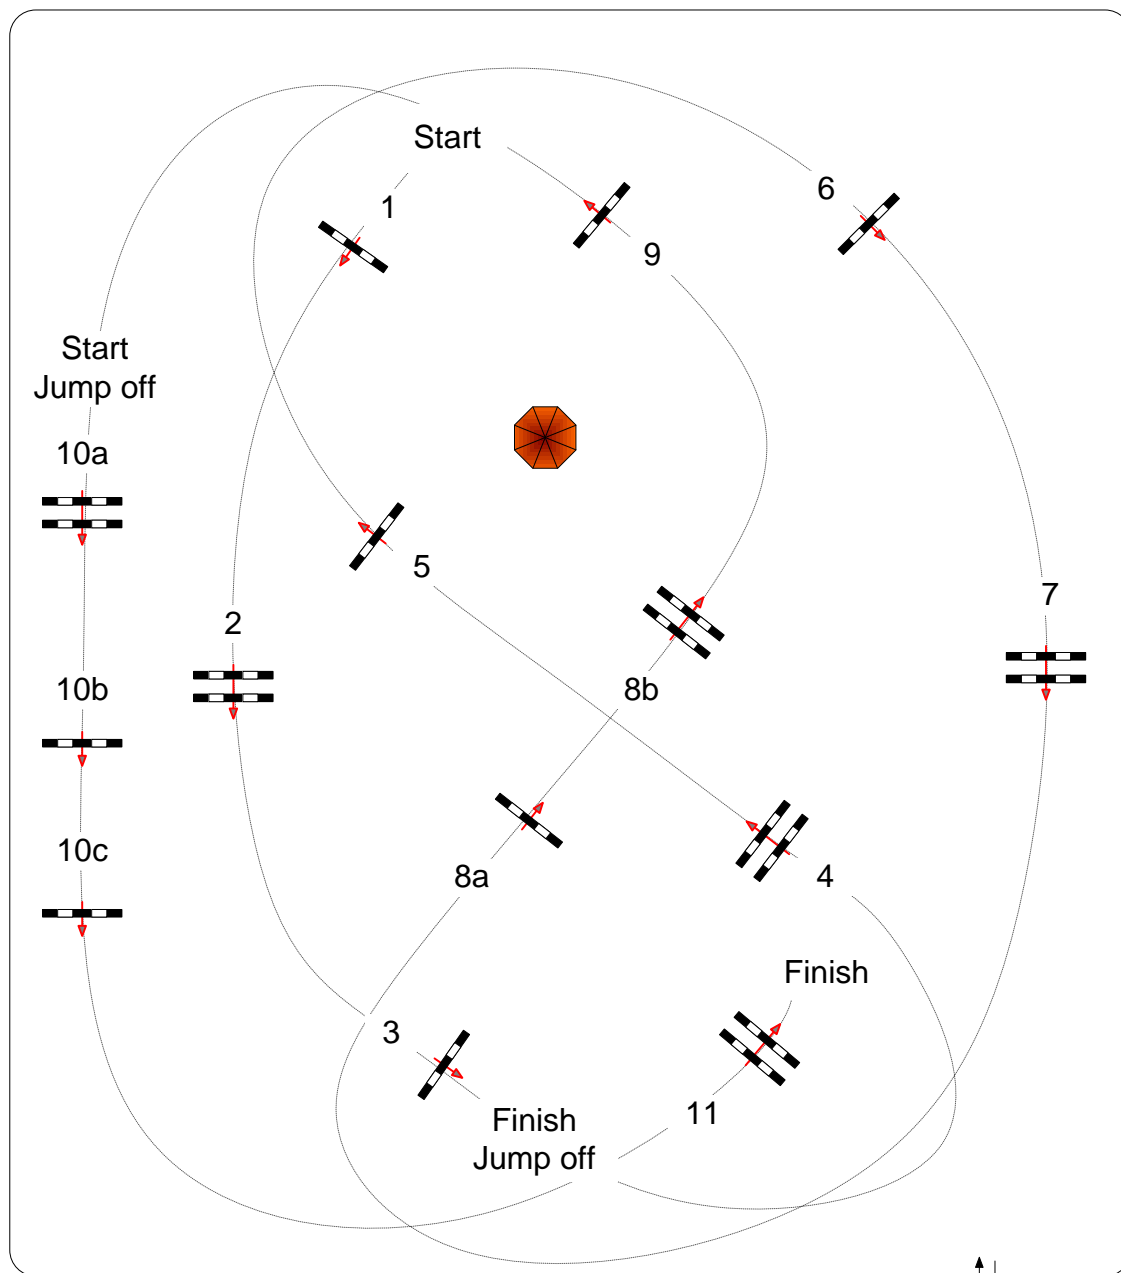

Height: 1,40 m

Speed: 350 m/min

Length: 430 m

Time allowed: 74 sec

Time limit: 148 sec

Obstacles: 11

Efforts: 14

Penalty sec

1st Jump-off:

10a, 5, 6, 7, 8a, 8b, 2, 3

Length: 300 m

Time allowed: 52 sec

Time limit: 104 sec

Jump off: 10a, 5, 6, 7, 8a, 8b, 2, 3

Entry  
Richter