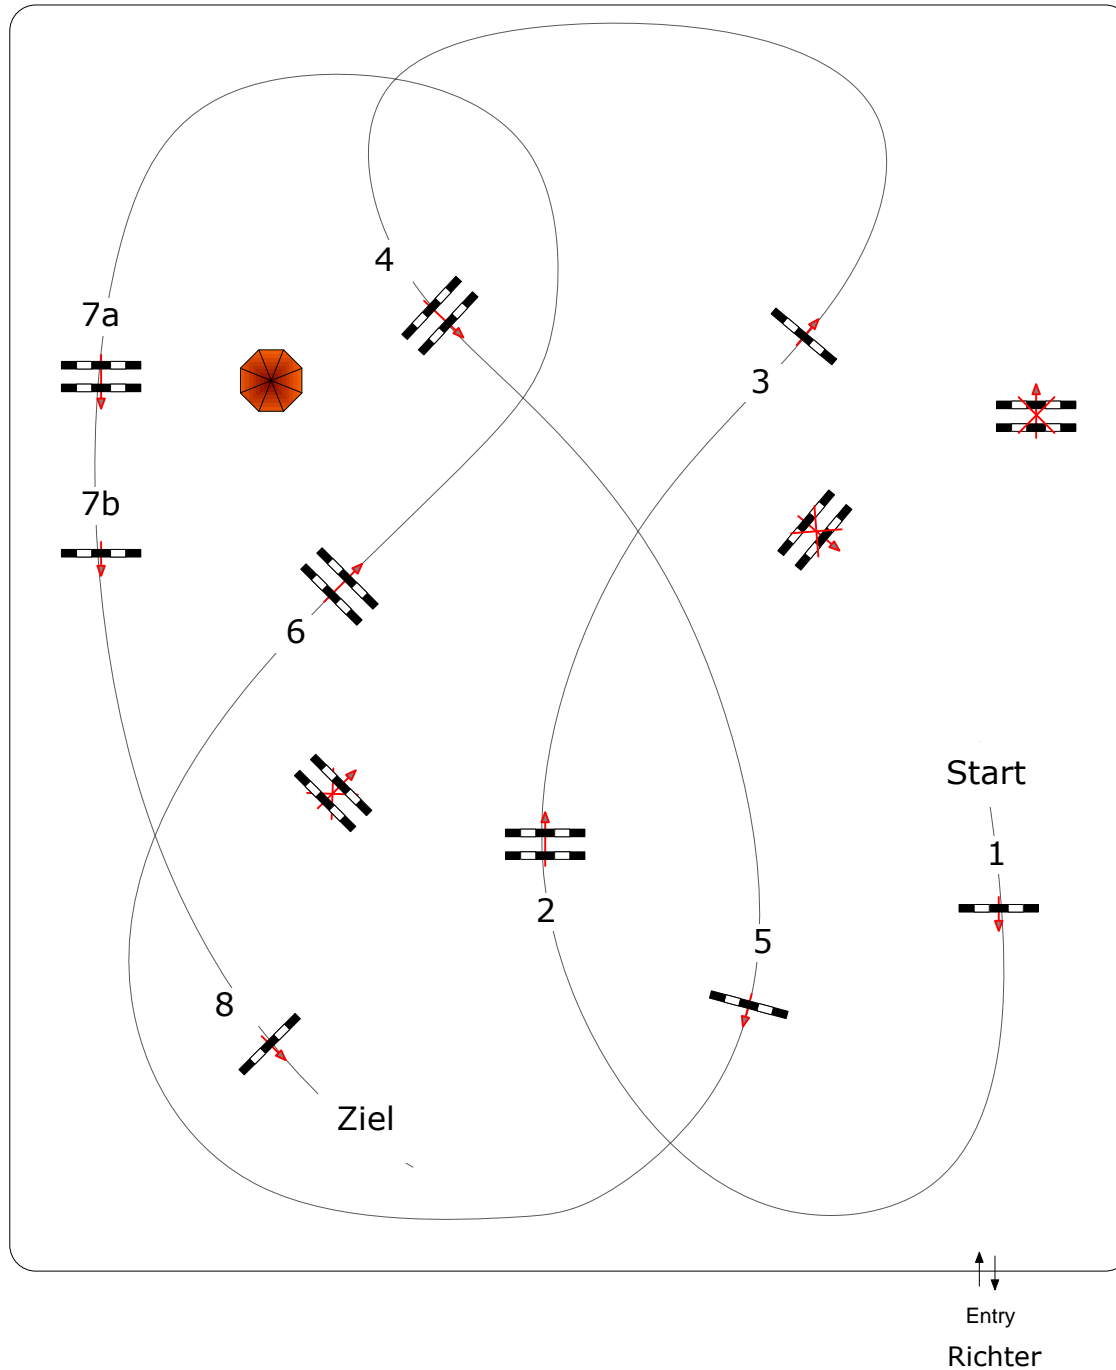

Immenhöfe 2015

Fest der Pferde 30.07. - 02.08.2015

25

Class No.: 25

National Competition

Competition against the clock

31.07.2015

Start: 9:30 + 10:30

Table: A

National RG: 501 A 1

FEI RG / Art.

Height: 1,05 m

Speed: 350 m/min

Length: 350 m

Time allowed: 60 sec

Time limit: 120 sec

Obstacles: 8

Efforts: 9

Penalty sec

1st Jump-off:

Length: 0 m

Time allowed: 0 sec

Time limit: 0 sec