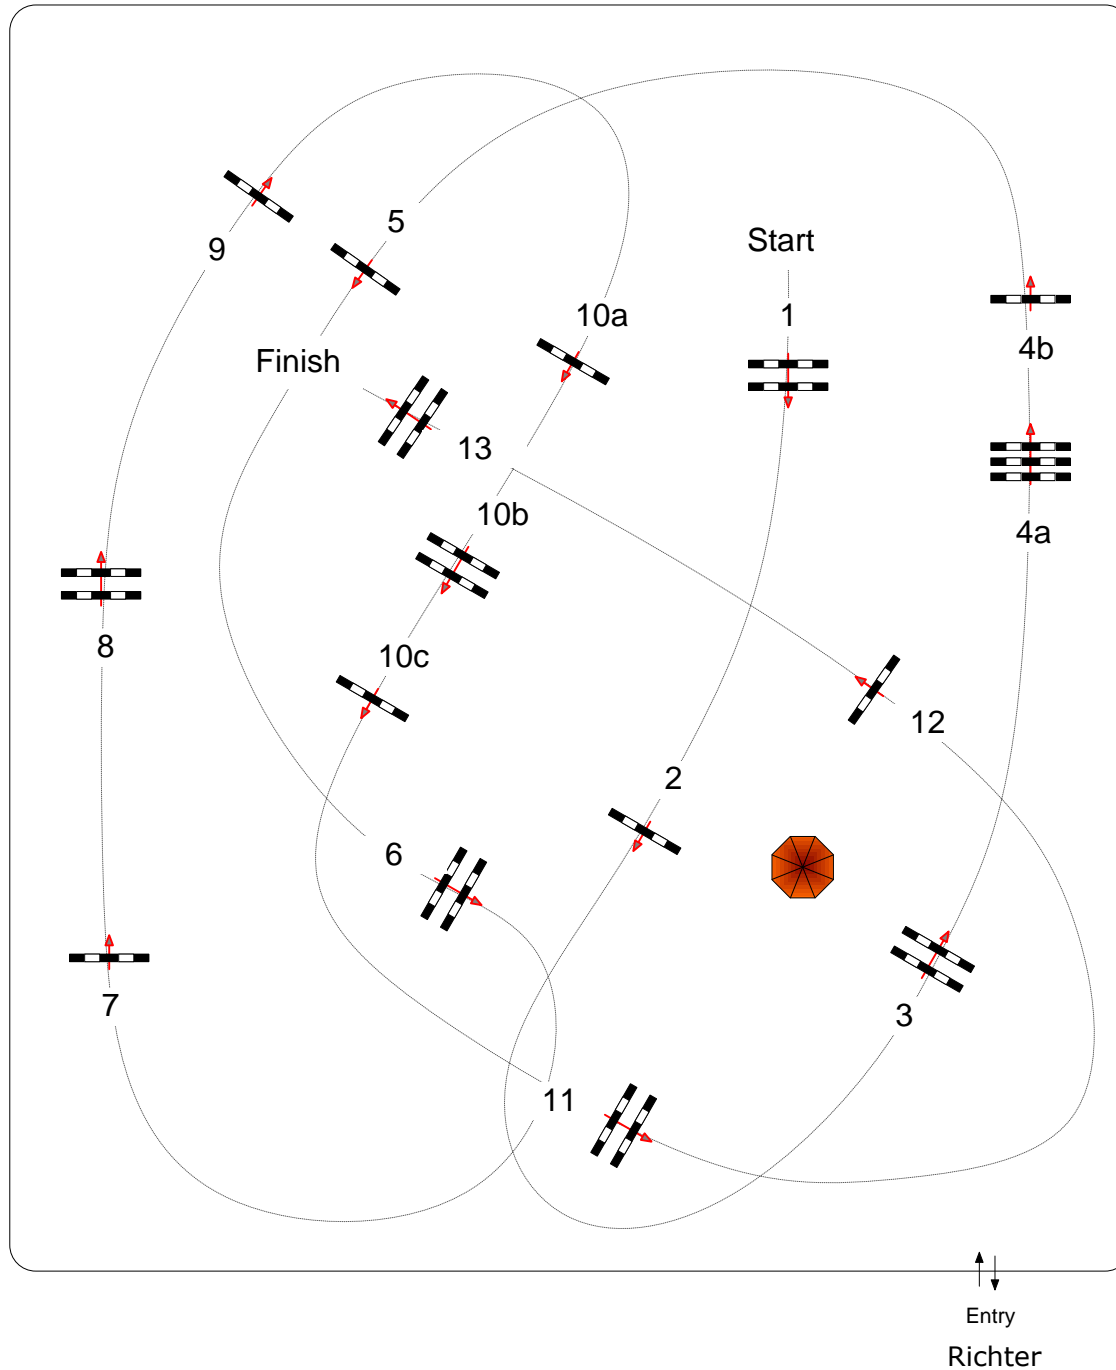

Immenhöfe 2015

Fest der Pferde 30.07. - 02.08.2015

2

Class No.: 02

Medium / Big Tour

Competition with Winning Round

01.08.2015

Start: 14:30

Table:

National RG:

FEI RG / Art. 276.2

Height: 1,45 m

Speed: 400 m/min

Length: 480 m

Time allowed: 72 sec

Time limit: 144 sec

Obstacles: 13

Efforts: 16

Penalty sec

1st Jump-off:

Length: 0 m

Time allowed: 0 sec

Time limit: 0 sec