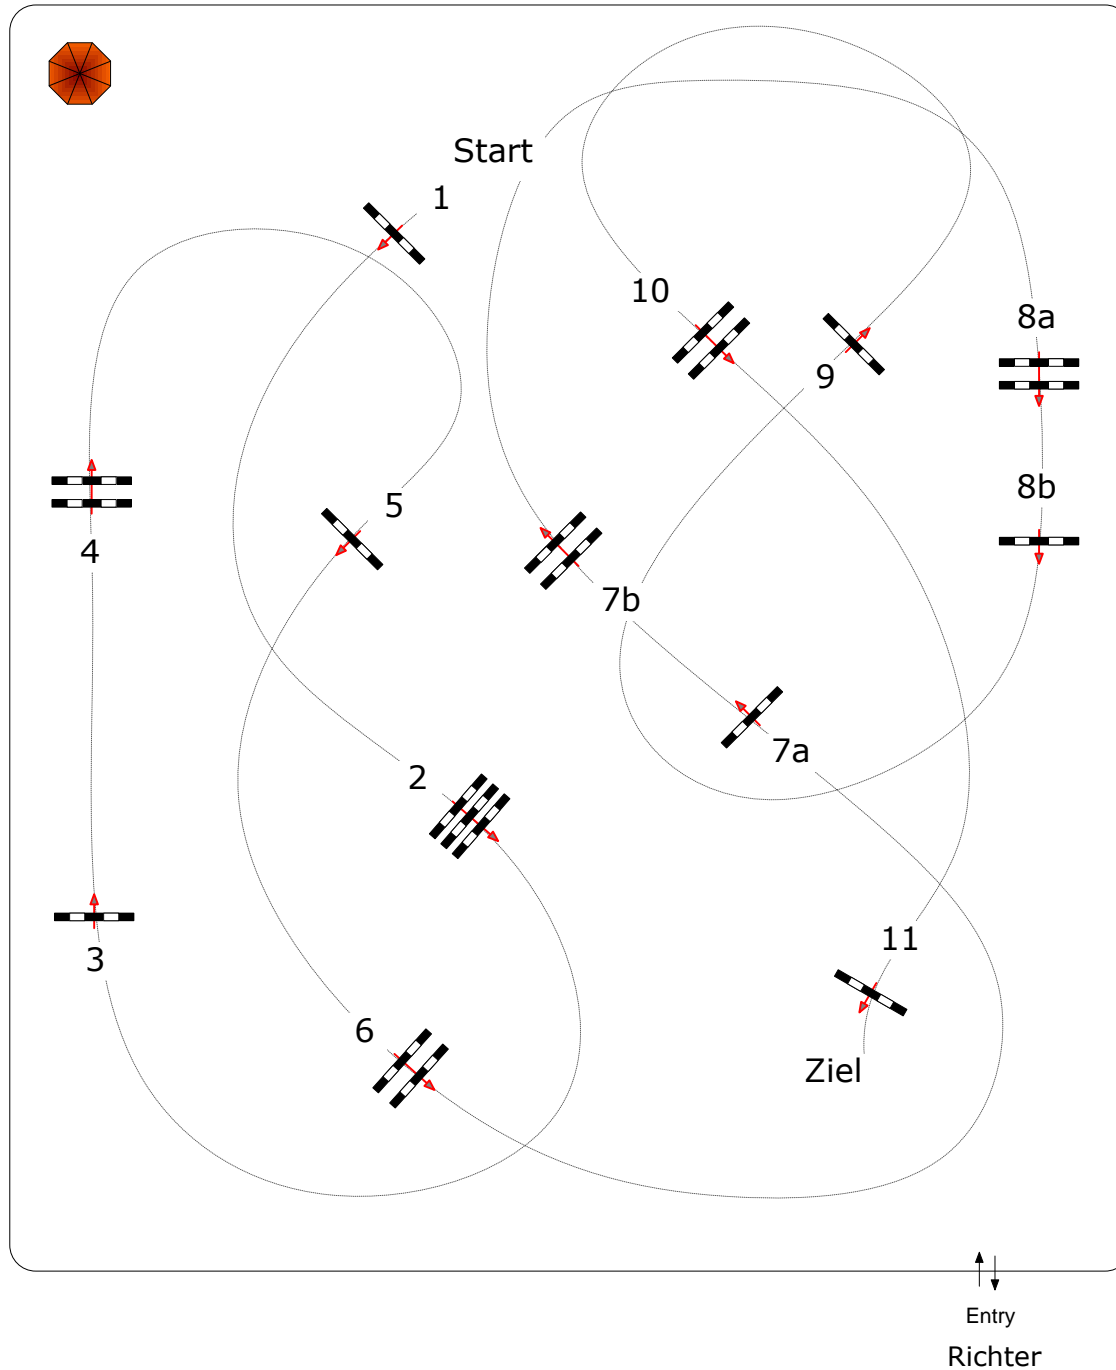

# Immenhöfe 2015

Fest der Pferde 30.07. - 02.08.2015

5

**Class No.: 05**

Medium Tour

Competition against the clock

01.08.2015

Start: 10:45

Table: C

National RG:

FEI RG / Art. 239/263

Height: 1,40 m

Speed: 400 m/min

Length: 0 m

Time allowed: 0 sec

Time limit: 120 sec

Obstacles: 11

Efforts: 13

Penalty sec 4

1st Jump-off:

Length: 0 m

Time allowed: 0 sec

Time limit: 0 sec