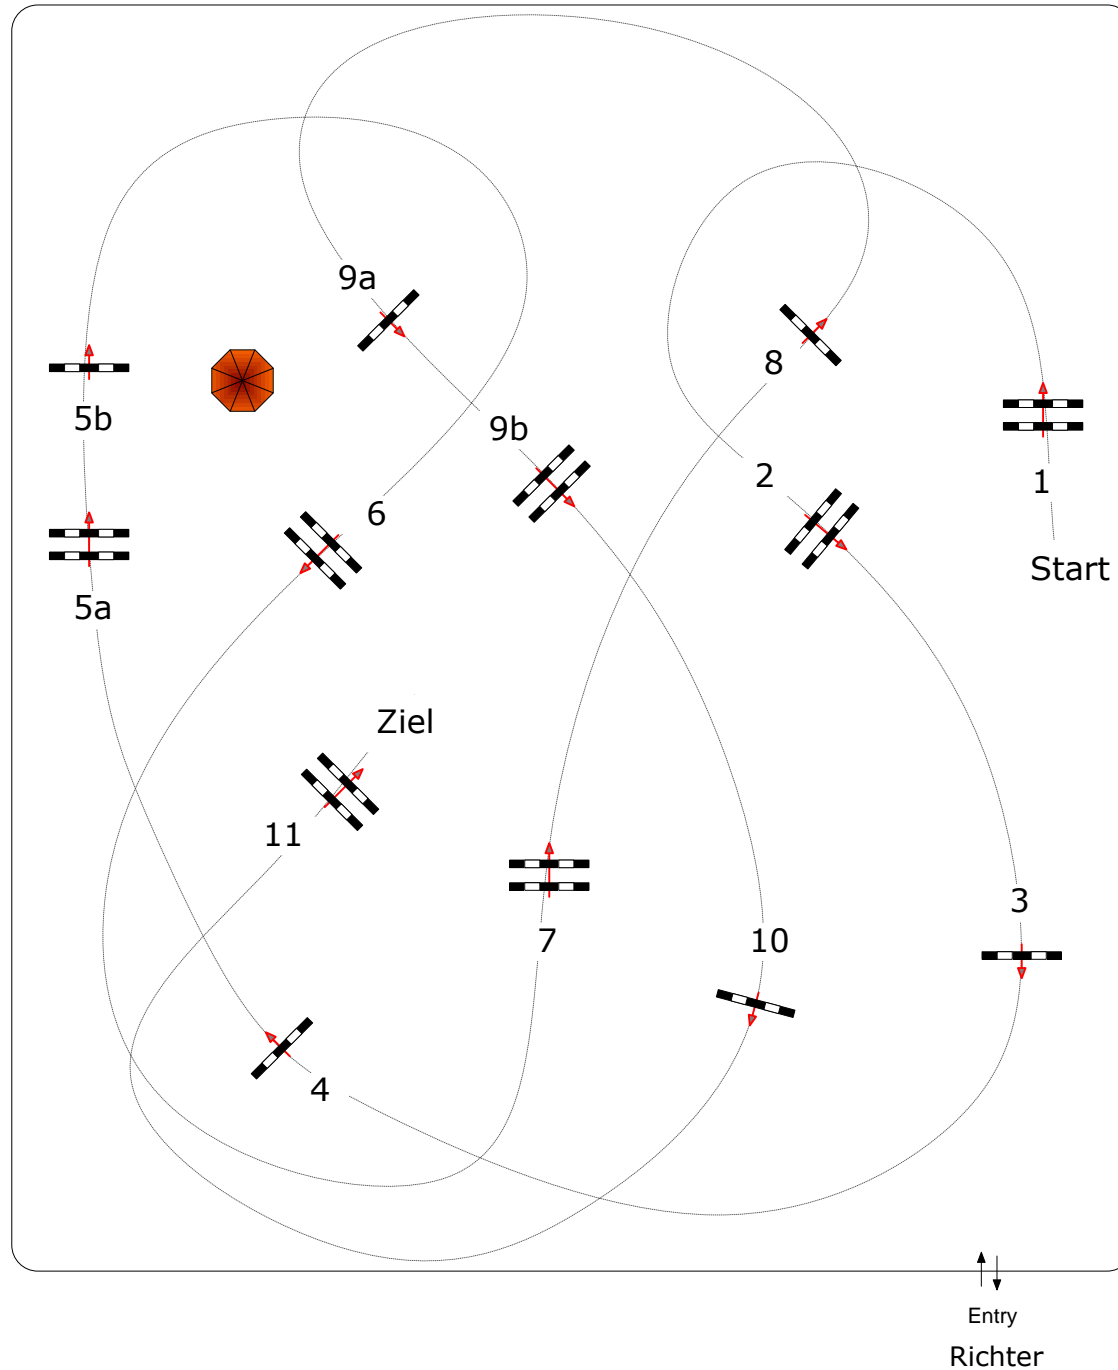

# Immenhöfe 2015

Fest der Pferde 30.07. - 02.08.2015

6

## Class No.: 06

Medium Tour

Competition against the clock

31.07.2015

Start: 12:00

Table:

National RG:

FEI RG / Art. 238.2.1

Height: 1,35 m

Speed: 350 m/min

Length: 430 m

Time allowed: 74 sec

Time limit: 148 sec

Obstacles: 11

Efforts: 13

Penalty sec

1st Jump-off:

Length: 0 m

Time allowed: 0 sec

Time limit: 0 sec