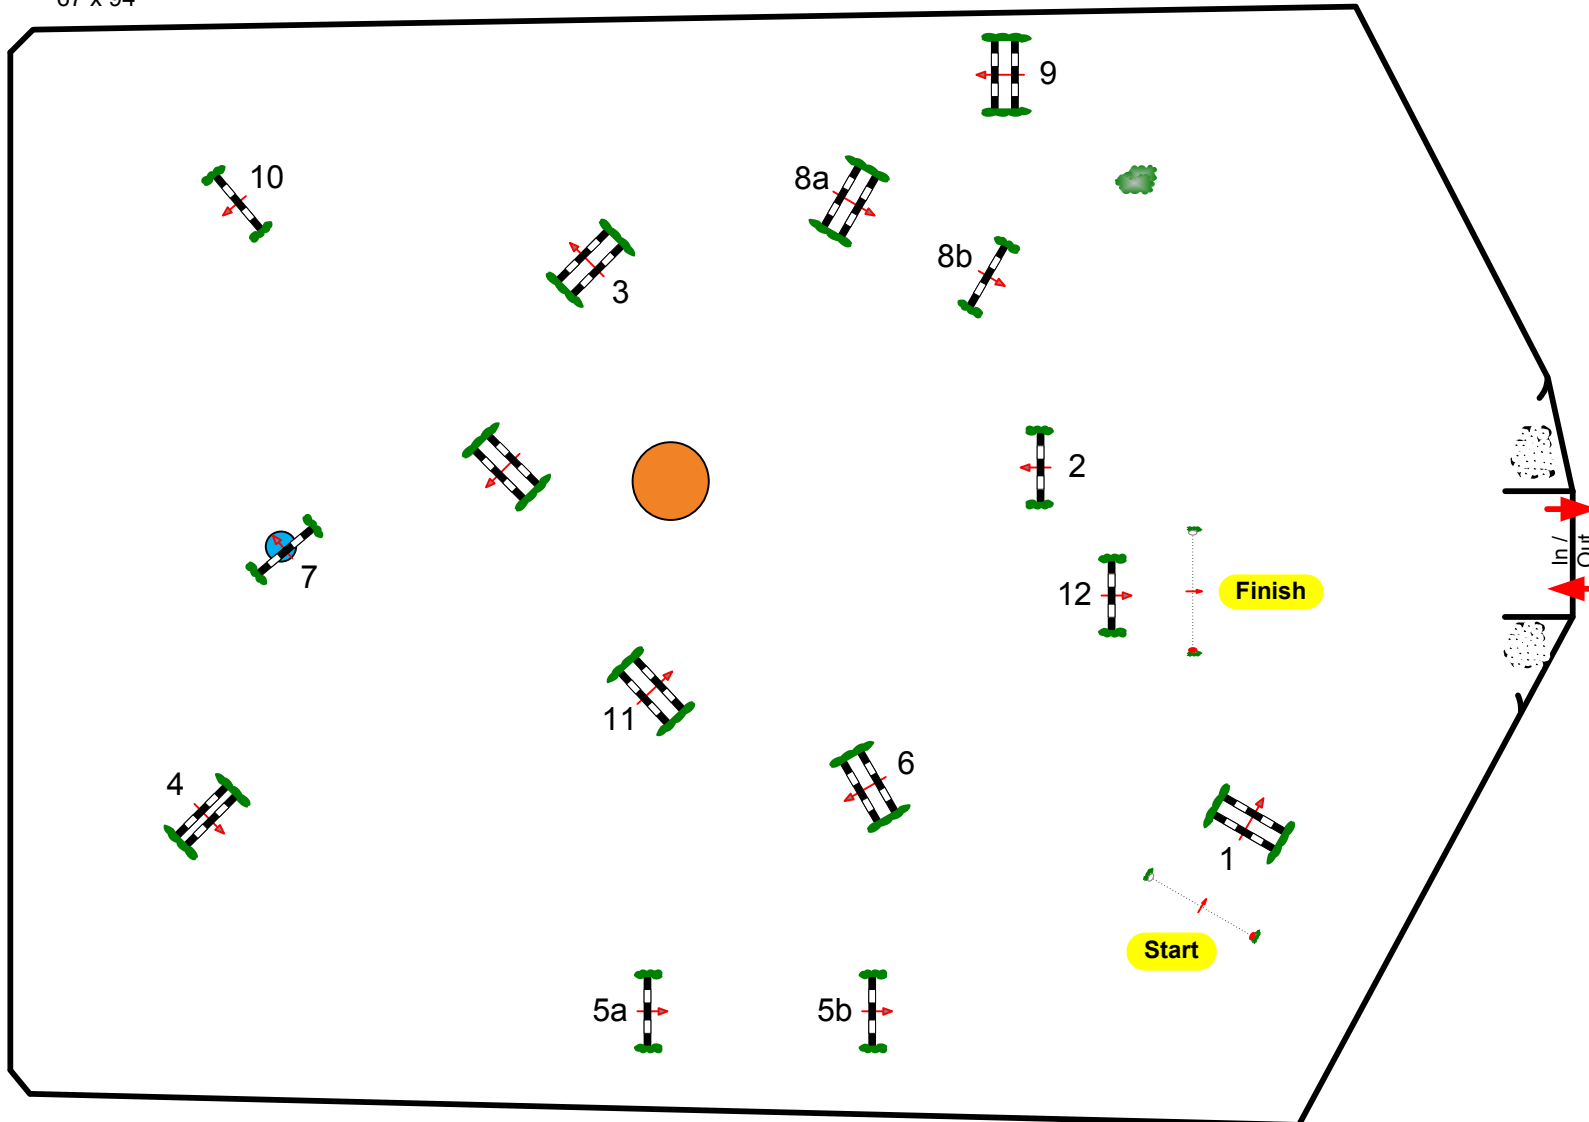

Horses & Dreams meets Australia

Class No.: 21/24/27

CSI Amateurs "Preis der Sparkasse Osnabrück"

Competition against the clock

Saturday, 25. April 2015

67 x 94

Table: A
 National RG:
 FEI RG / Art. 238.2.1
 Height: 125/135/140 m

Speed: 350 m/min

Length: 490 m
 Time allowed: 84 sec
 Time limit: 168 sec

Obstacles: 12
 Efforts: 14

Course design:

 Klaus-W. Holle
 Olaf Herrmann