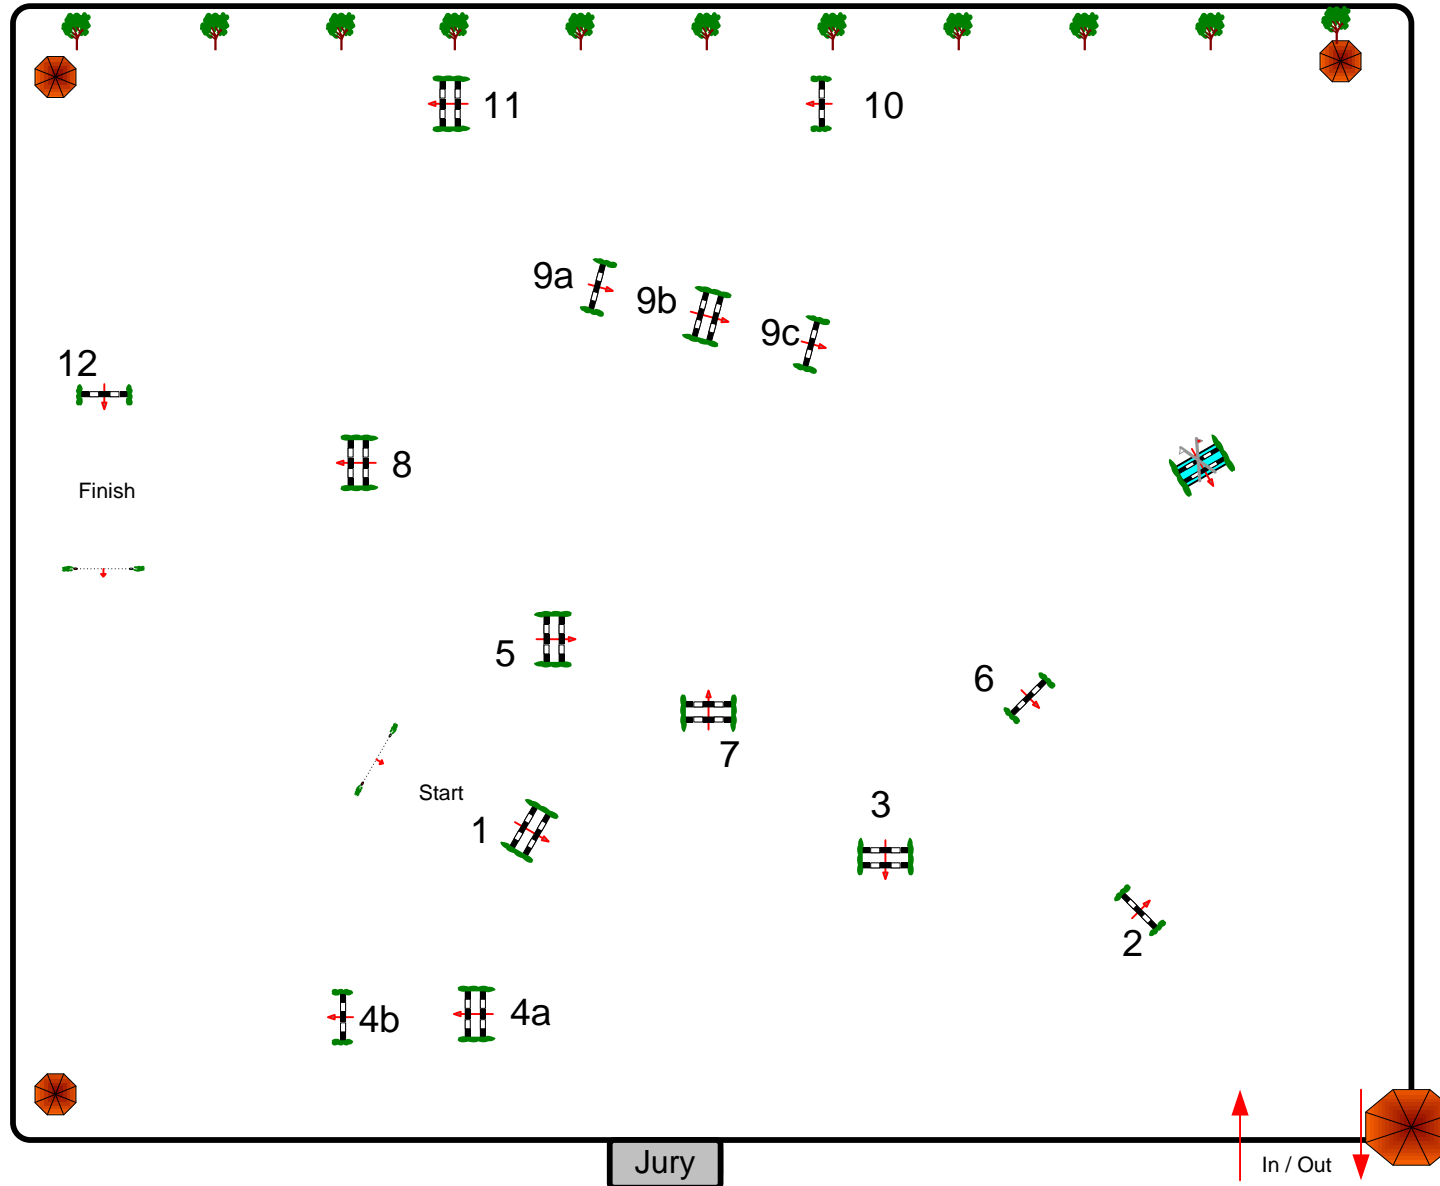

Class No.: 24

Int Class No.1

Competition against the clock

13 August 2015

Start: 12:00

Table: A
National RG:
FEI RG / Art. 238.2.1
Height: 1,50 m

Speed: 350 m/min

Length: 490 m
Time allowed: 84 sec
Time limit: 168 sec

Obstacles:
Efforts:
Penalty sec
Closed combination:

1st Jump-off:

Length: 0 m
Time allowed: 0 sec
Time limit: 0 sec

2nd Jump-off:

Length: 0 m
Time allowed: 0 sec
Time limit: 0 sec