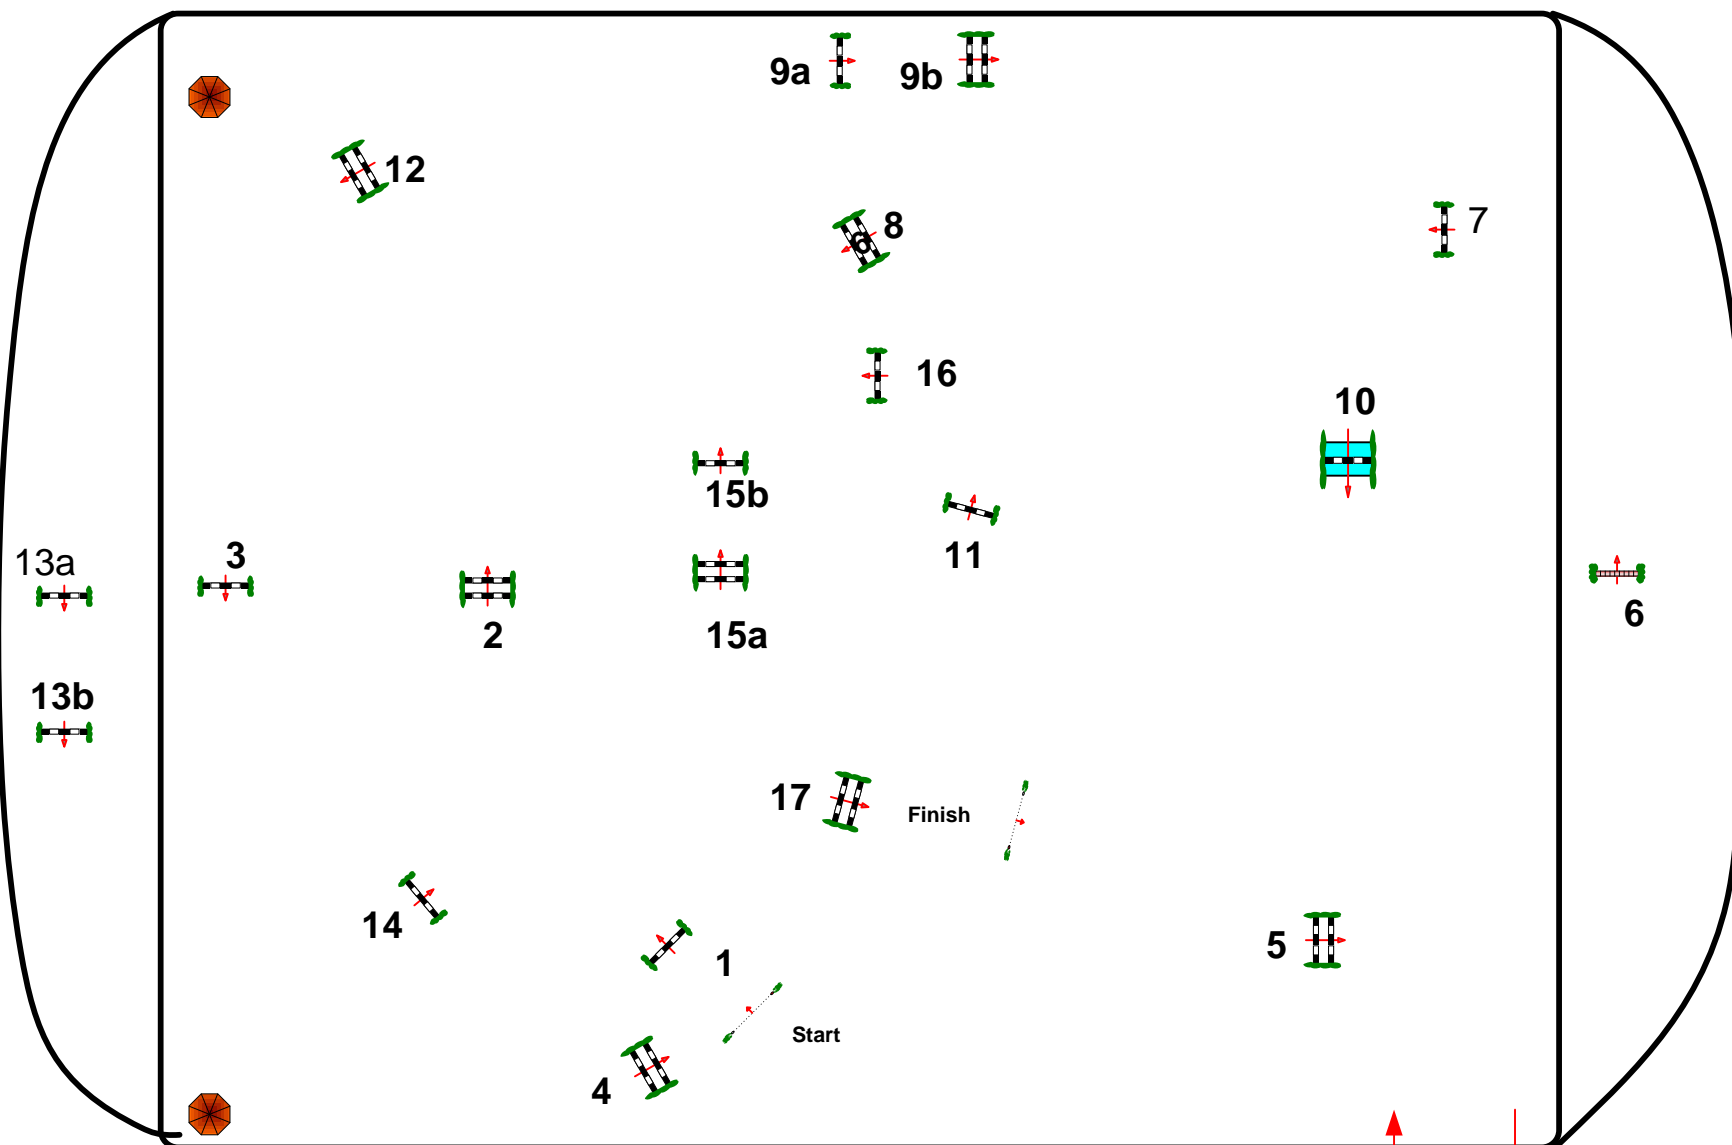

Class No.: 71

Millstreet Speed Derby

Derby

15 August 2015

Start: 15:30

Table: A
National RG:
FEI RG / Art. 238.2.1
Height: 1,35 m

Speed: 350 m/min

Length: 750 m
Time allowed: 129 sec
Time limit: 258 sec

Obstacles: 17
Efforts: 20
Penalty sec
Closed combination:

1st Jump-off:

Length: 0 m
Time allowed: 0 sec
Time limit: 0 sec

2nd Jump-off:

Length: 0 m
Time allowed: 0 sec
Time limit: 0 sec

Jury

In / Out