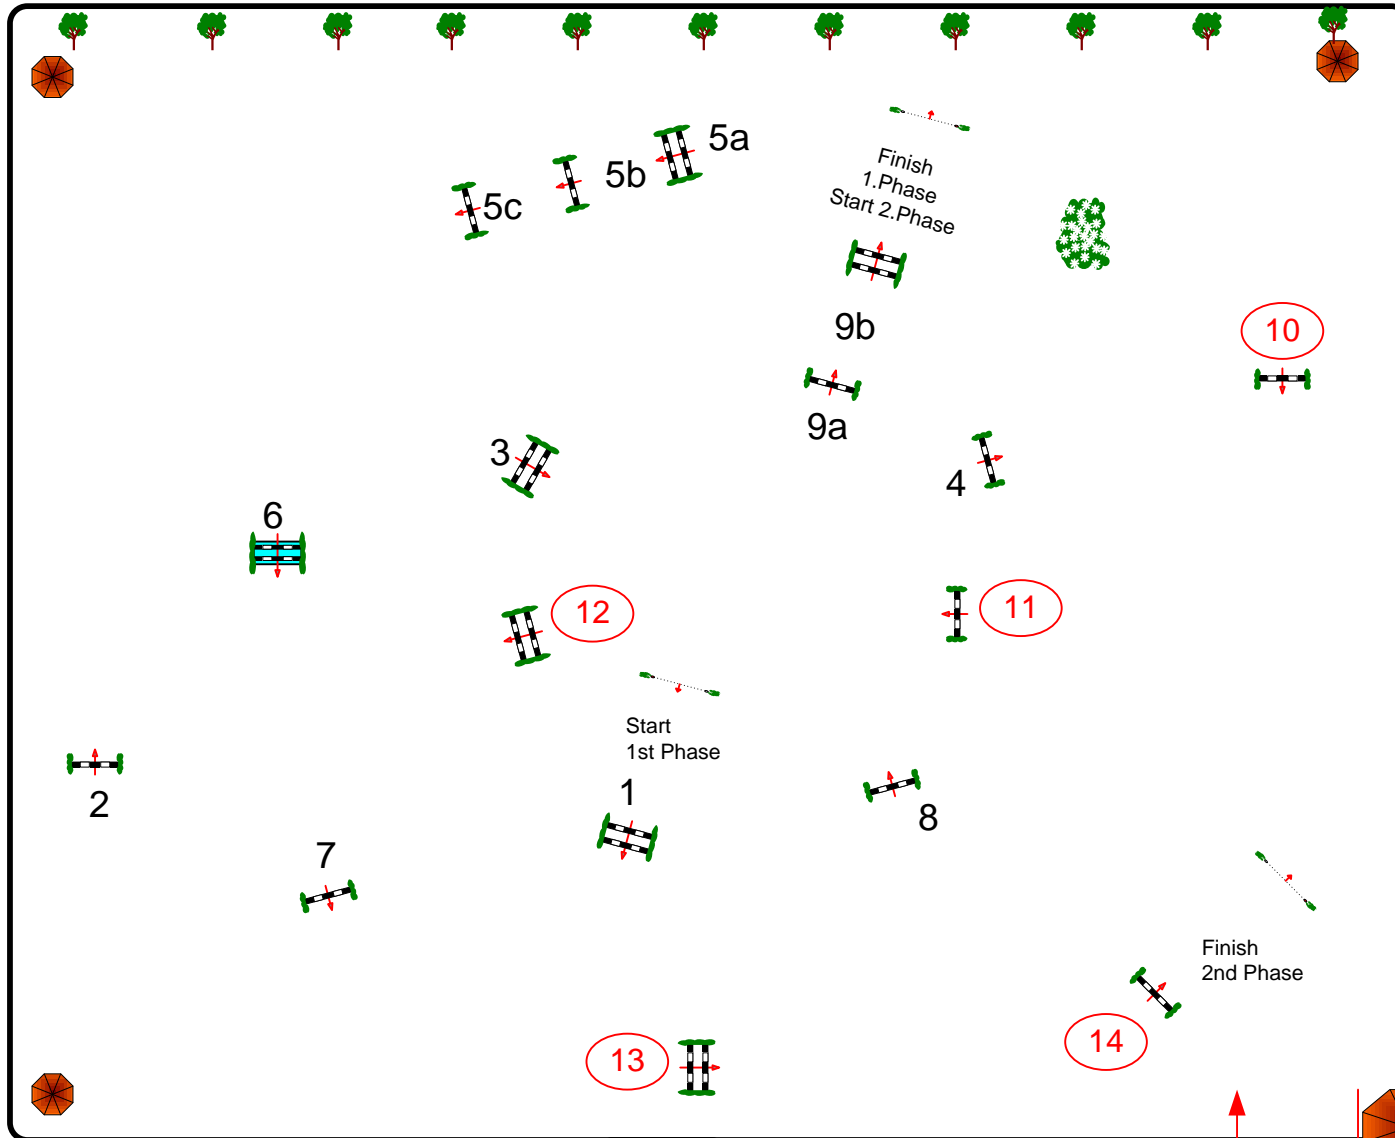

# CSI\*\*\* Millstreet 2015

Class No.: 6      Boomerang 6&7 year old 1st qualifier      Competition in two Phases      12 August 2015      Start: 13:00

Table: A  
 National RG:  
 FEI RG / Art. 274.5.3  
 Height: 1,25/1,30 m

Speed: 350 m/min  
 Length: 380 m  
 Time allowed: 66 sec  
 Time limit: 132 sec

Obstacles:  
 Efforts:  
 Penalty sec  
 Closed combination:

2nd Phase:  
**10-14**  
 Length: 220 m  
 Time allowed: 38 sec  
 Time limit: 76 sec

2nd Jump-off:  
 Length: 0 m  
 Time allowed: 0 sec  
 Time limit: 0 sec