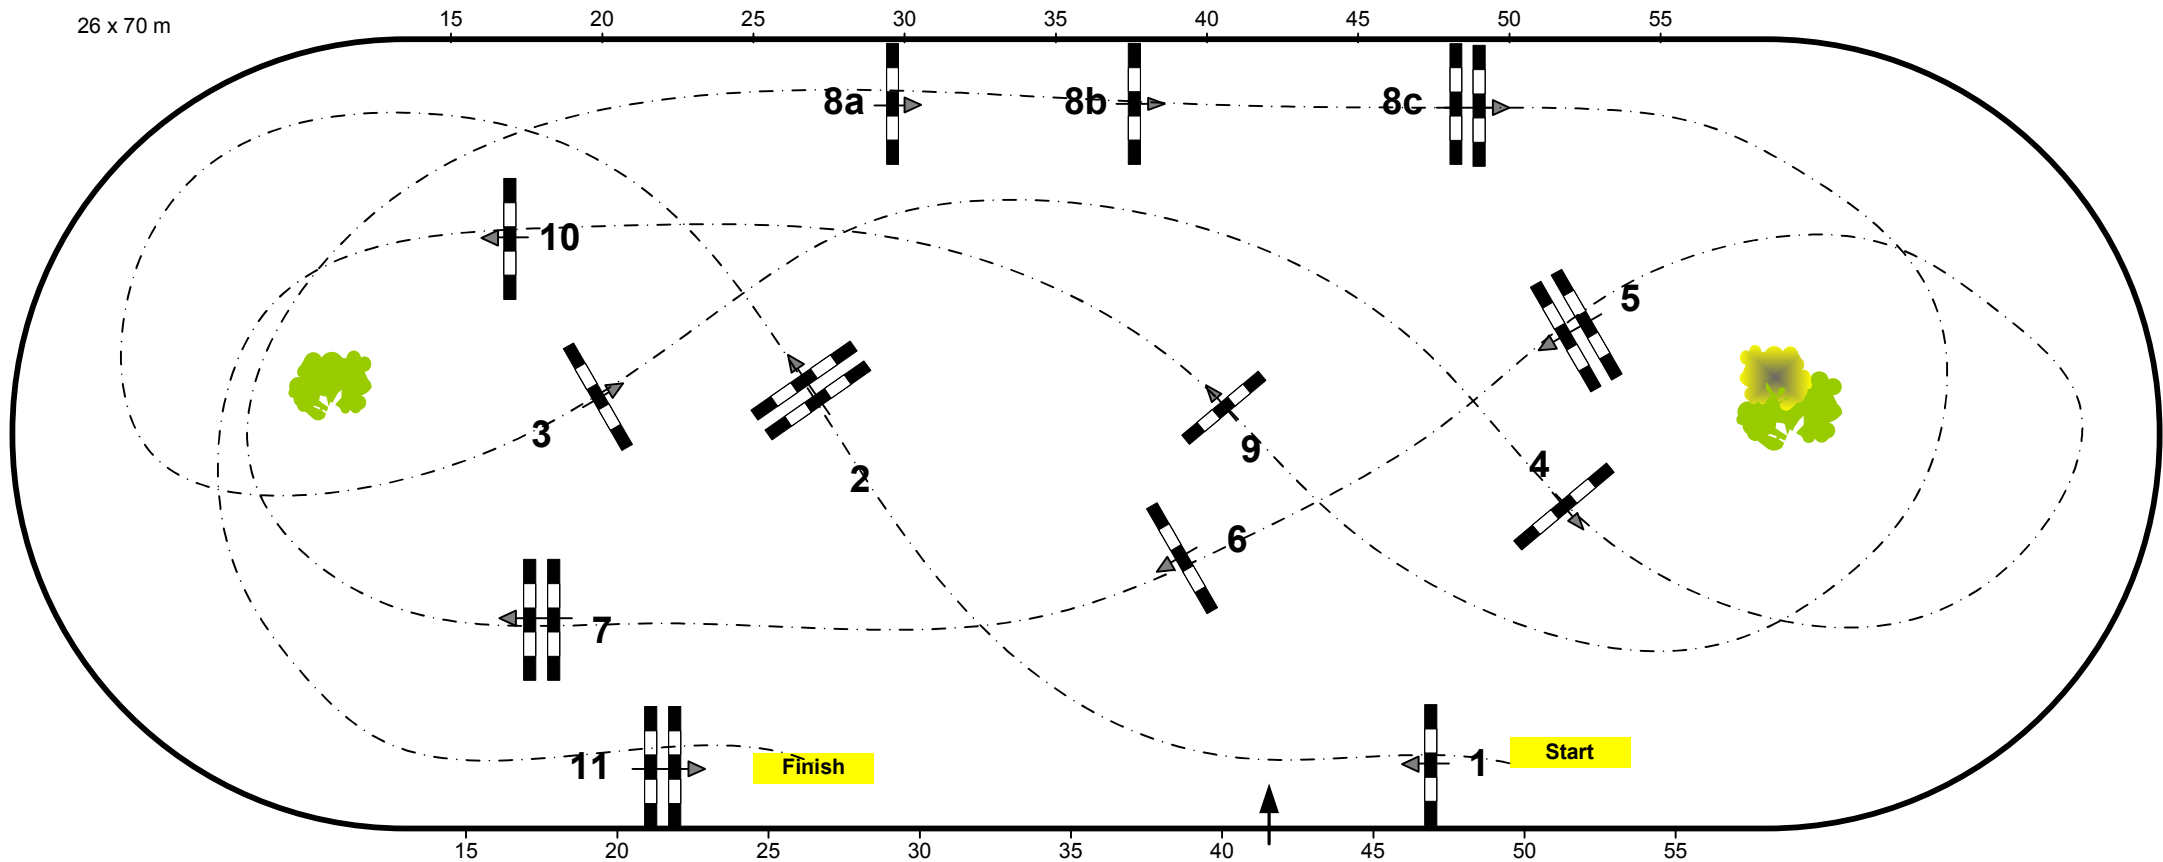

CSI3* / CSI1*YH Neumünster 2015

Class No.: 12 Youngster Tour

Competition against the clock

Table: A
National RG:
FEI RG / Art. 238.2.1
Height: 1,40 m

Speed: 350 m/min
Length: 360 m
Time allowed: 62 sec
Time limit: 124 sec

Obstacles: 11
Efforts: 13
Penalty sec:
Closed combination:

1st Jump-off: 0
Length: 0 m
Time allowed: 0 sec
Time limit: 0 sec

26 x 70 m

Course Designer
Christian Wiegand (GER)