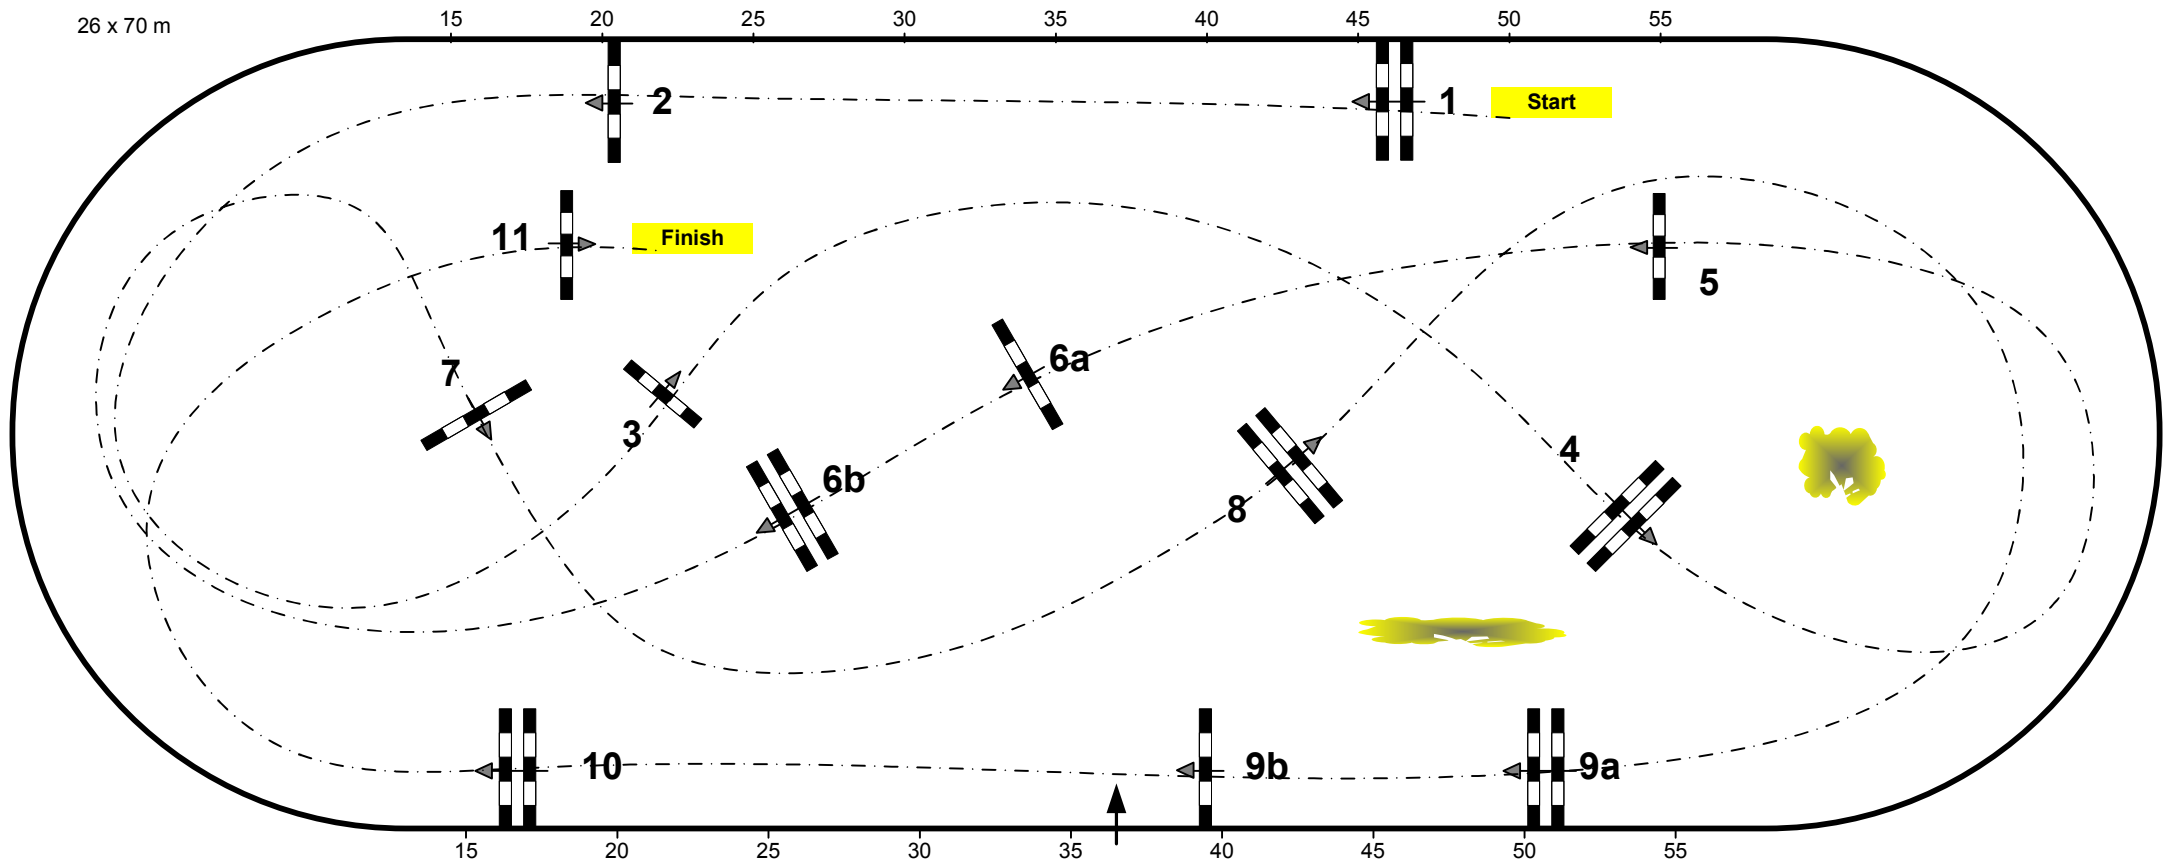

# CSI3\* / CSI1\*YH Neumünster 2015

Class No.: 06

Solem Luxemborg Preis

Competition against the clock

Table: A  
National RG:  
FEI RG / Art. 238.2.1  
Height: 1,50 m

Speed: 350 m/min  
Length: 380 m  
Time allowed: 66 sec  
Time limit: 132 sec

Obstacles: 11  
Efforts: 13  
Penalty sec:  
Closed combination:

1st Jump-off: 0  
Length: 0 m  
Time allowed: 0 sec  
Time limit: 0 sec

26 x 70 m

Course Designer  
Christian Wiegand (GER)