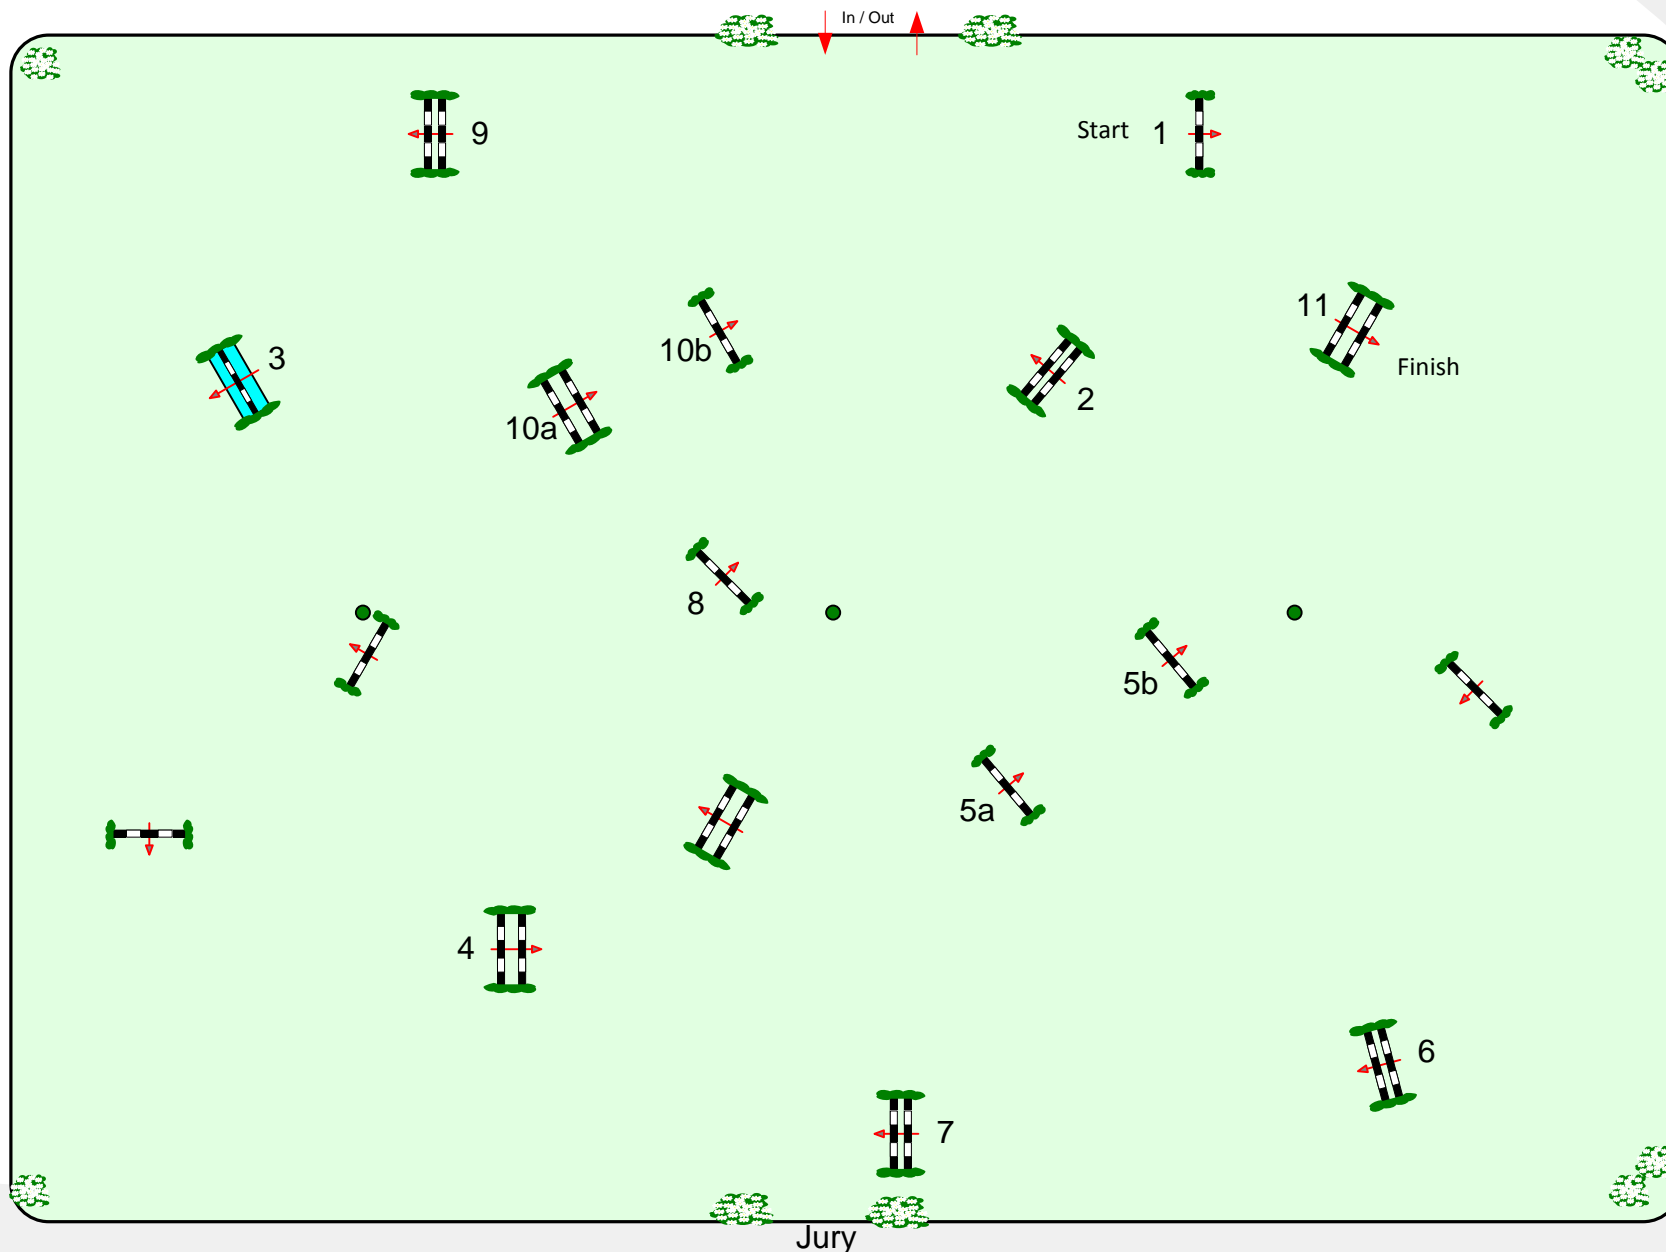

# Verden 2015

**Class No.: 11**

**Medium Tour**

**Competition against the clock**

**Donnerstag, 6. August 2015**

**Start: 17:00**

Table: A

National RG:

FEI RG / Art. 238.2.1

Height: 1,40 m

Speed: 350 m/min

Length: 410 m

Time allowed: 71 sec

Time limit: 142 sec

Obstacles: 11

Efforts: 13

Penalty sec

Closed combination:

1st Jump-off:

Length: 0 m

Time allowed: 0 sec

Time limit: 0 sec