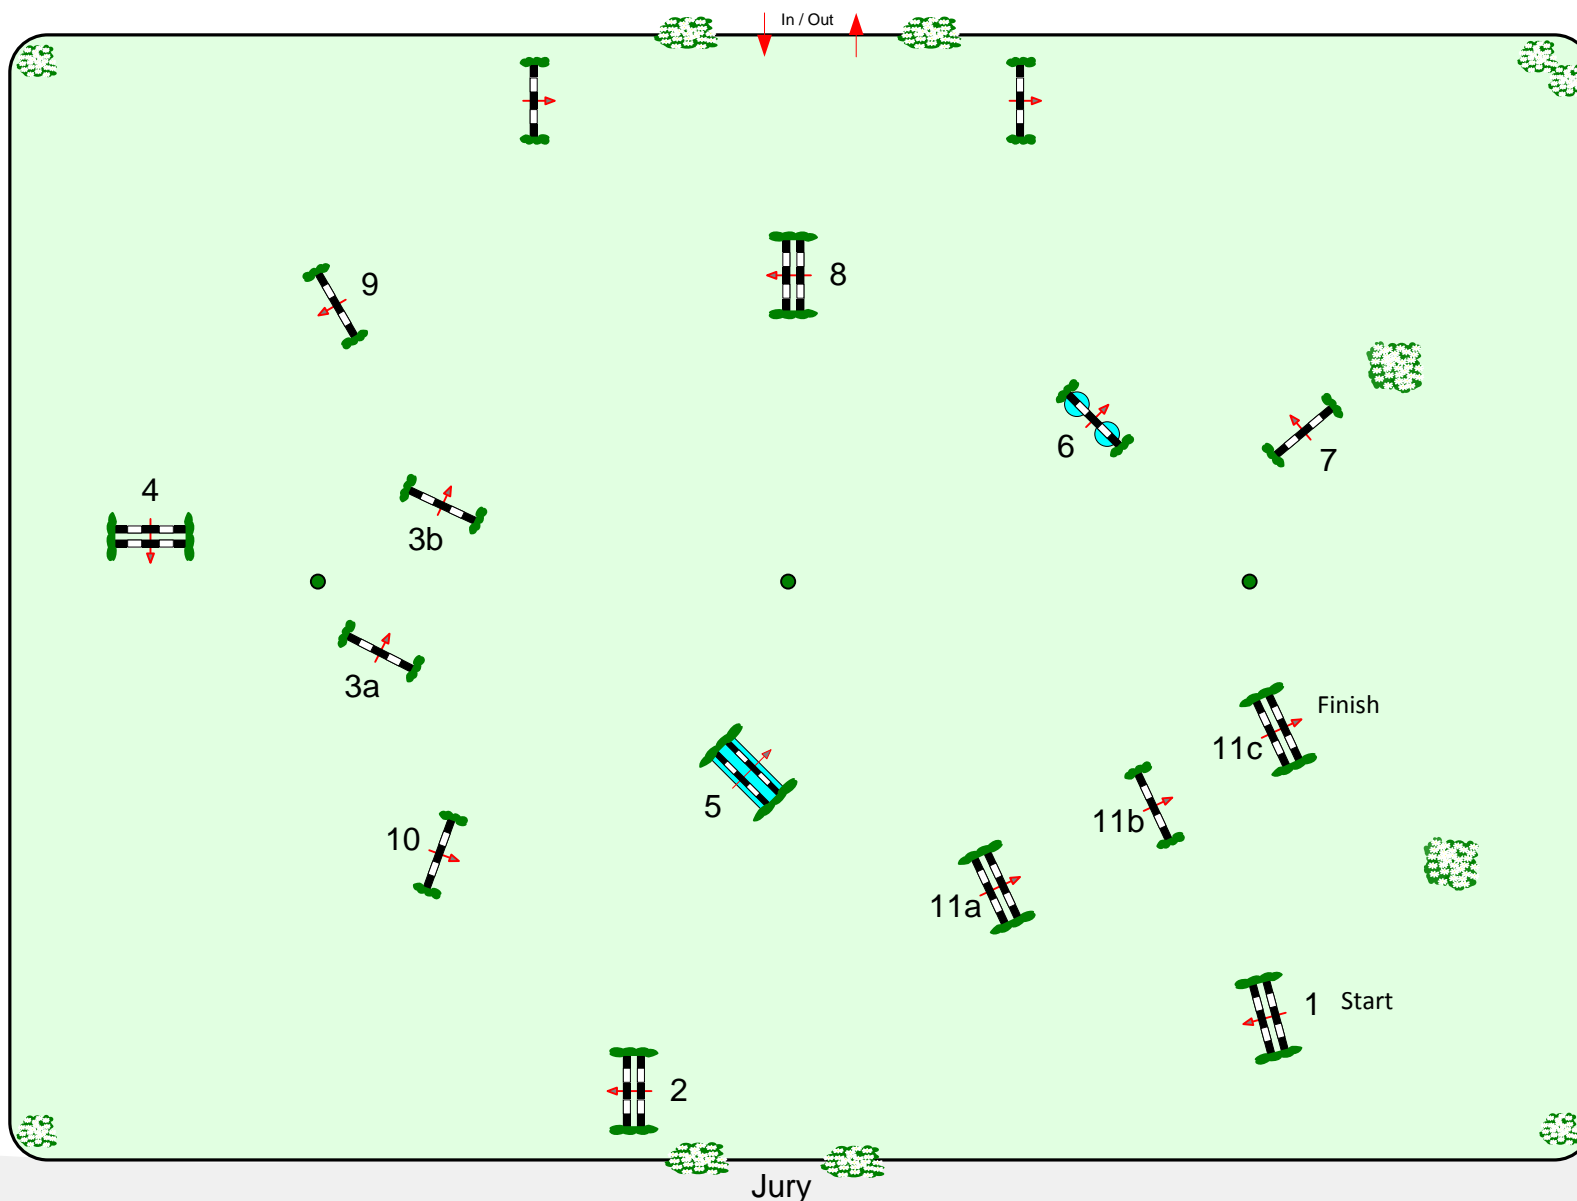

Internationales
Dressur- und Springfestival

Verden 2015

Class No.: 15

Big Tour

Competition against the clock

Samstag, 8. August 2015

Start: 17:45

Table: A

National RG:

FEI RG / Art. 238.2.1

Height: 1,45 m

Speed: 375 m/min

Length: 440 m

Time allowed: 71 sec

Time limit: 142 sec

Obstacles: 11

Efforts: 14

Penalty sec

Closed combination:

1st Jump-off:

Length: 0 m

Time allowed: 0 sec

Time limit: 0 sec