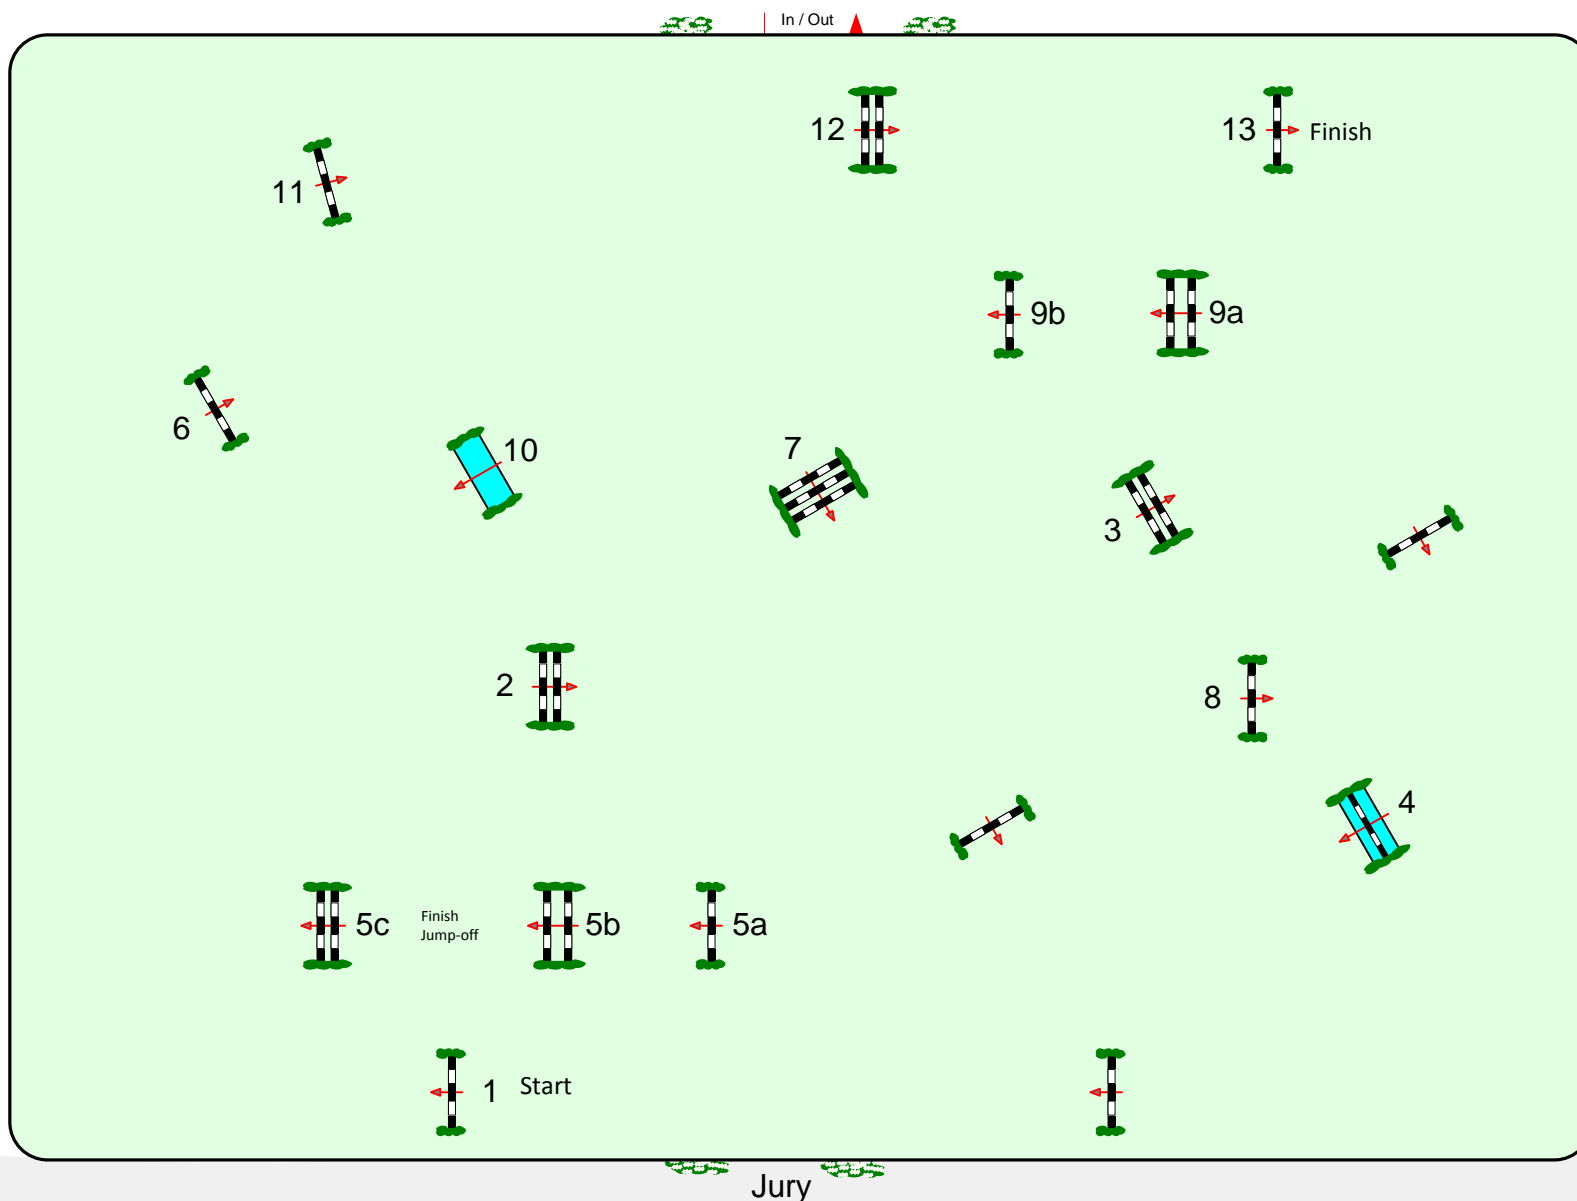

Internationales
Dressur- und Springfestival

Verden 2015

Class No.: 16

Grand Prix

Competition with one jump-off

Sonntag, 9. August 2015

Start: 15:00

Table: A
National RG:
FEI RG / Art. 238.2.2
Height: 1,45 m

Speed:	400 m/min
Length:	490 m
Time allowed:	74 sec
Time limit:	148 sec

Obstacles:	13
Efforts:	16
Penalty sec	
Closed combination:	

1st Jump-off:	
<u>1-2-8-9a-9b-3-4-5b</u>	
Length:	345 m
Time allowed:	52 sec
Time limit:	104 sec