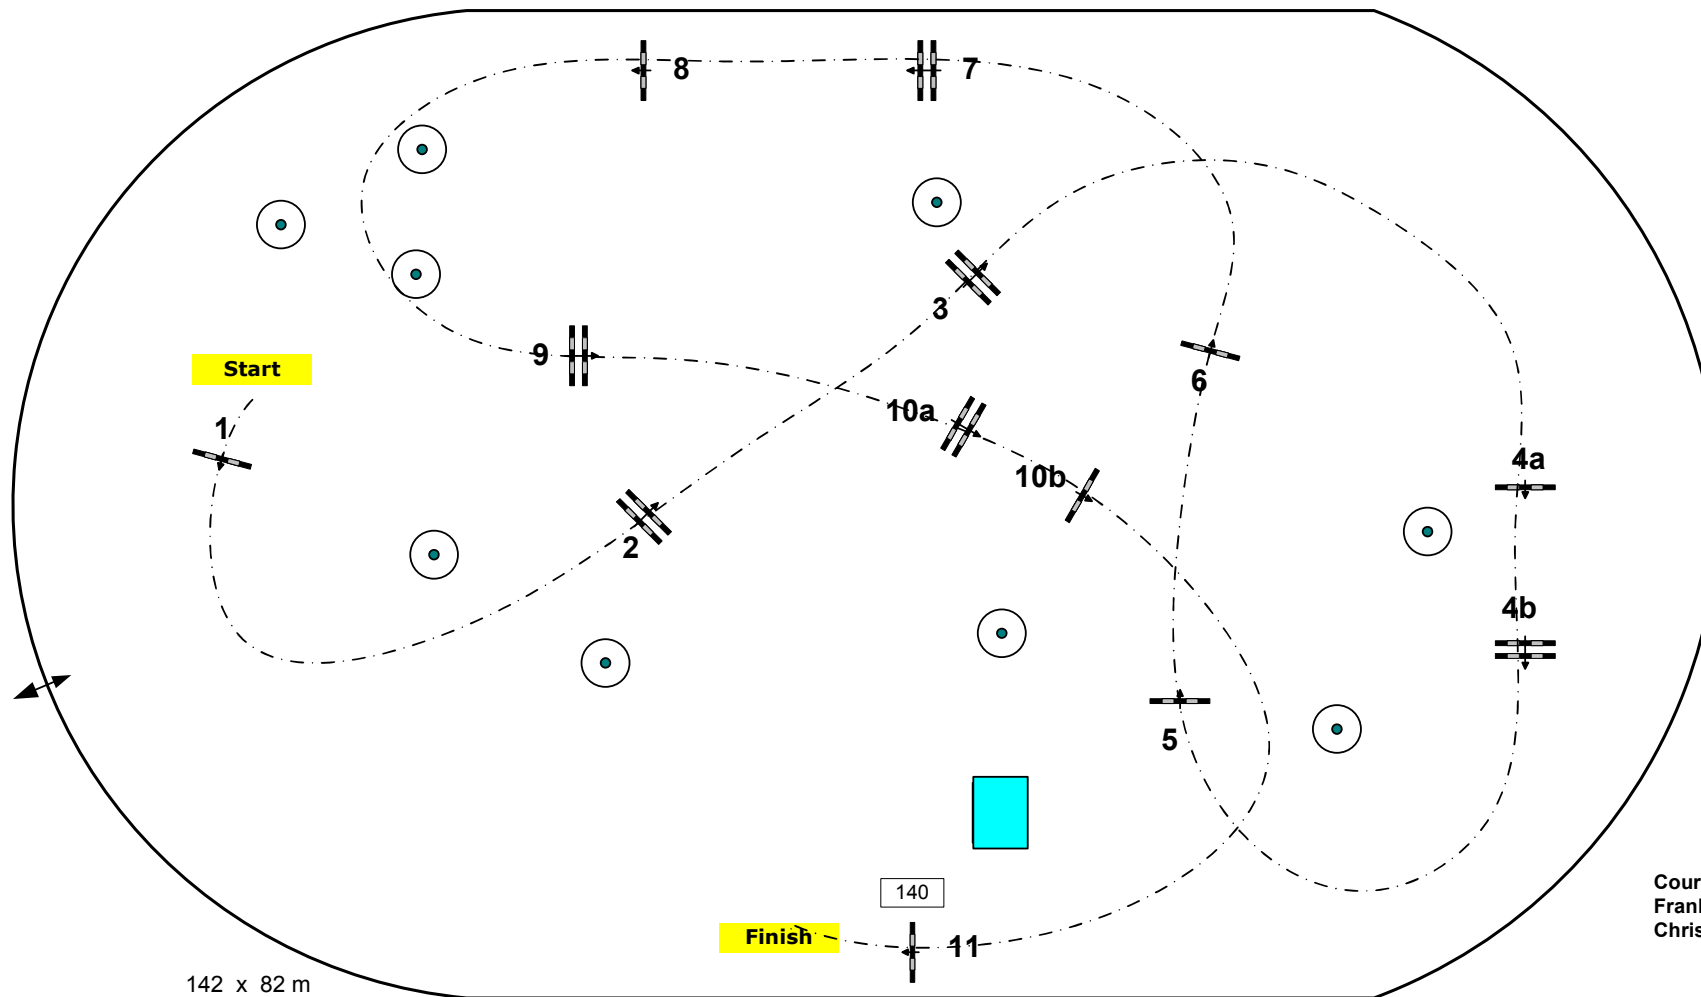

CSI***** Wiesbaden 2015

INTERNATIONALES
**PFINGST
TURNIER**
WIESBADEN

Class No.: 10

Youngster Tour

Competition against the clock

Table: A
National RG:
FEI RG / Art. 238.2.1
Height: 1,35 m

Speed: 350 m/min
Length: 450 m
Time allowed: 78 sec
Time limit: 156 sec

Jump-off: 0
Length: 0 m
Time allowed: 0 sec
Time limit: 0 sec

www.caro-parcours.de
by Frank Rothenberger

Course Designer:
Frank Rothenberger (GER)
Christian Wiegand (GER)