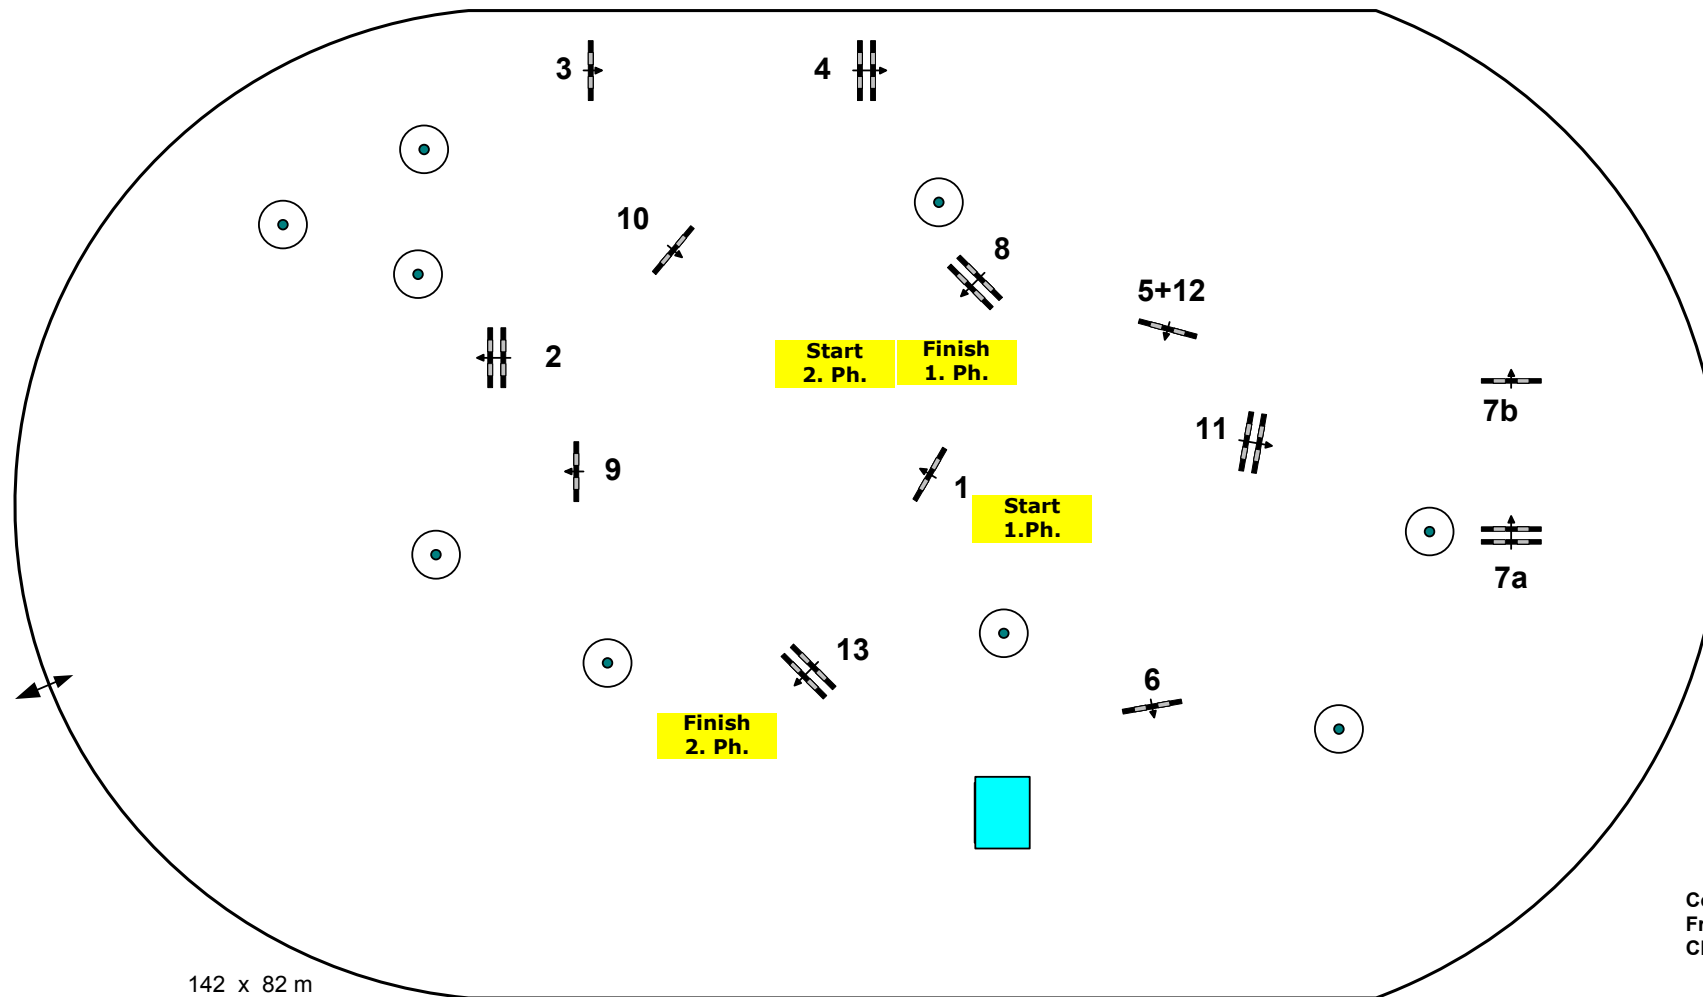

CSI***** Wiesbaden 2015

INTERNATIONALES
**PFINGST
TURNIER**
WIESBADEN

Class No.: 14/17/20

Spooks amateur Tour

Competition in two Phases

Table: A
National RG:
FEI RG / Art. 273.5.3
Height: 1,15/1,25/1,40 m

Speed: 350 m/min
Length: 360 m
Time allowed: 62 sec
Time limit: 124 sec

Jump-off: 9 - 13
Length: 260 m
Time allowed: 45 sec
Time limit: 90 sec

www.caro-parcours.de
by Frank Rothenberger

142 x 82 m

Course Designer:
Frank Rothenberger (GER)
Christian Wiegand (GER)