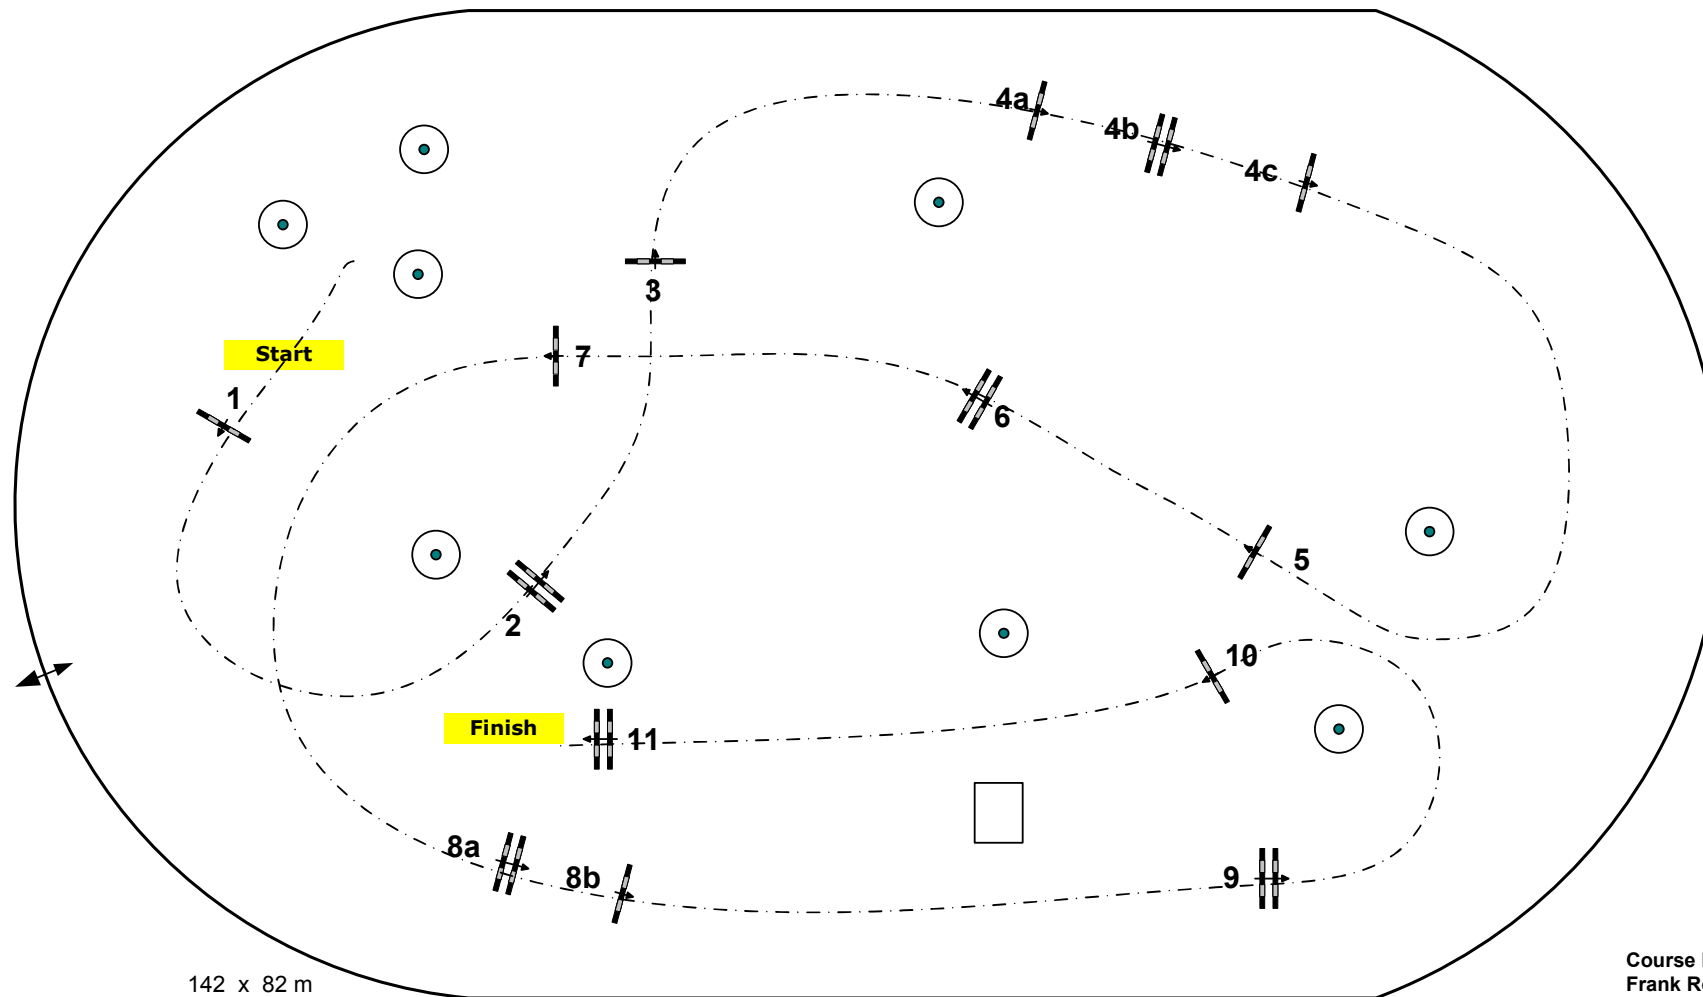

# CSI\*\*\*\* Wiesbaden 2015

INTERNATIONALES  
**PFINGST  
TURNIER**  
WIESBADEN

Class No.: 24

CIC3\*

Competition against the clock

Table: A  
National RG:  
FEI RG / Art. 238.2.1  
Height: 1,25 m

Speed: 375 m/min  
Length: 485 m  
Time allowed: 78 sec  
Time limit: 156 sec

Jump-off: 0  
Length: 0 m  
Time allowed: 0 sec  
Time limit: 0 sec

**CARO**  
www.caro-parcours.de  
by Frank Rothenberger

Course Designer:  
Frank Rothenberger (GER)  
Christian Wiegand (GER)